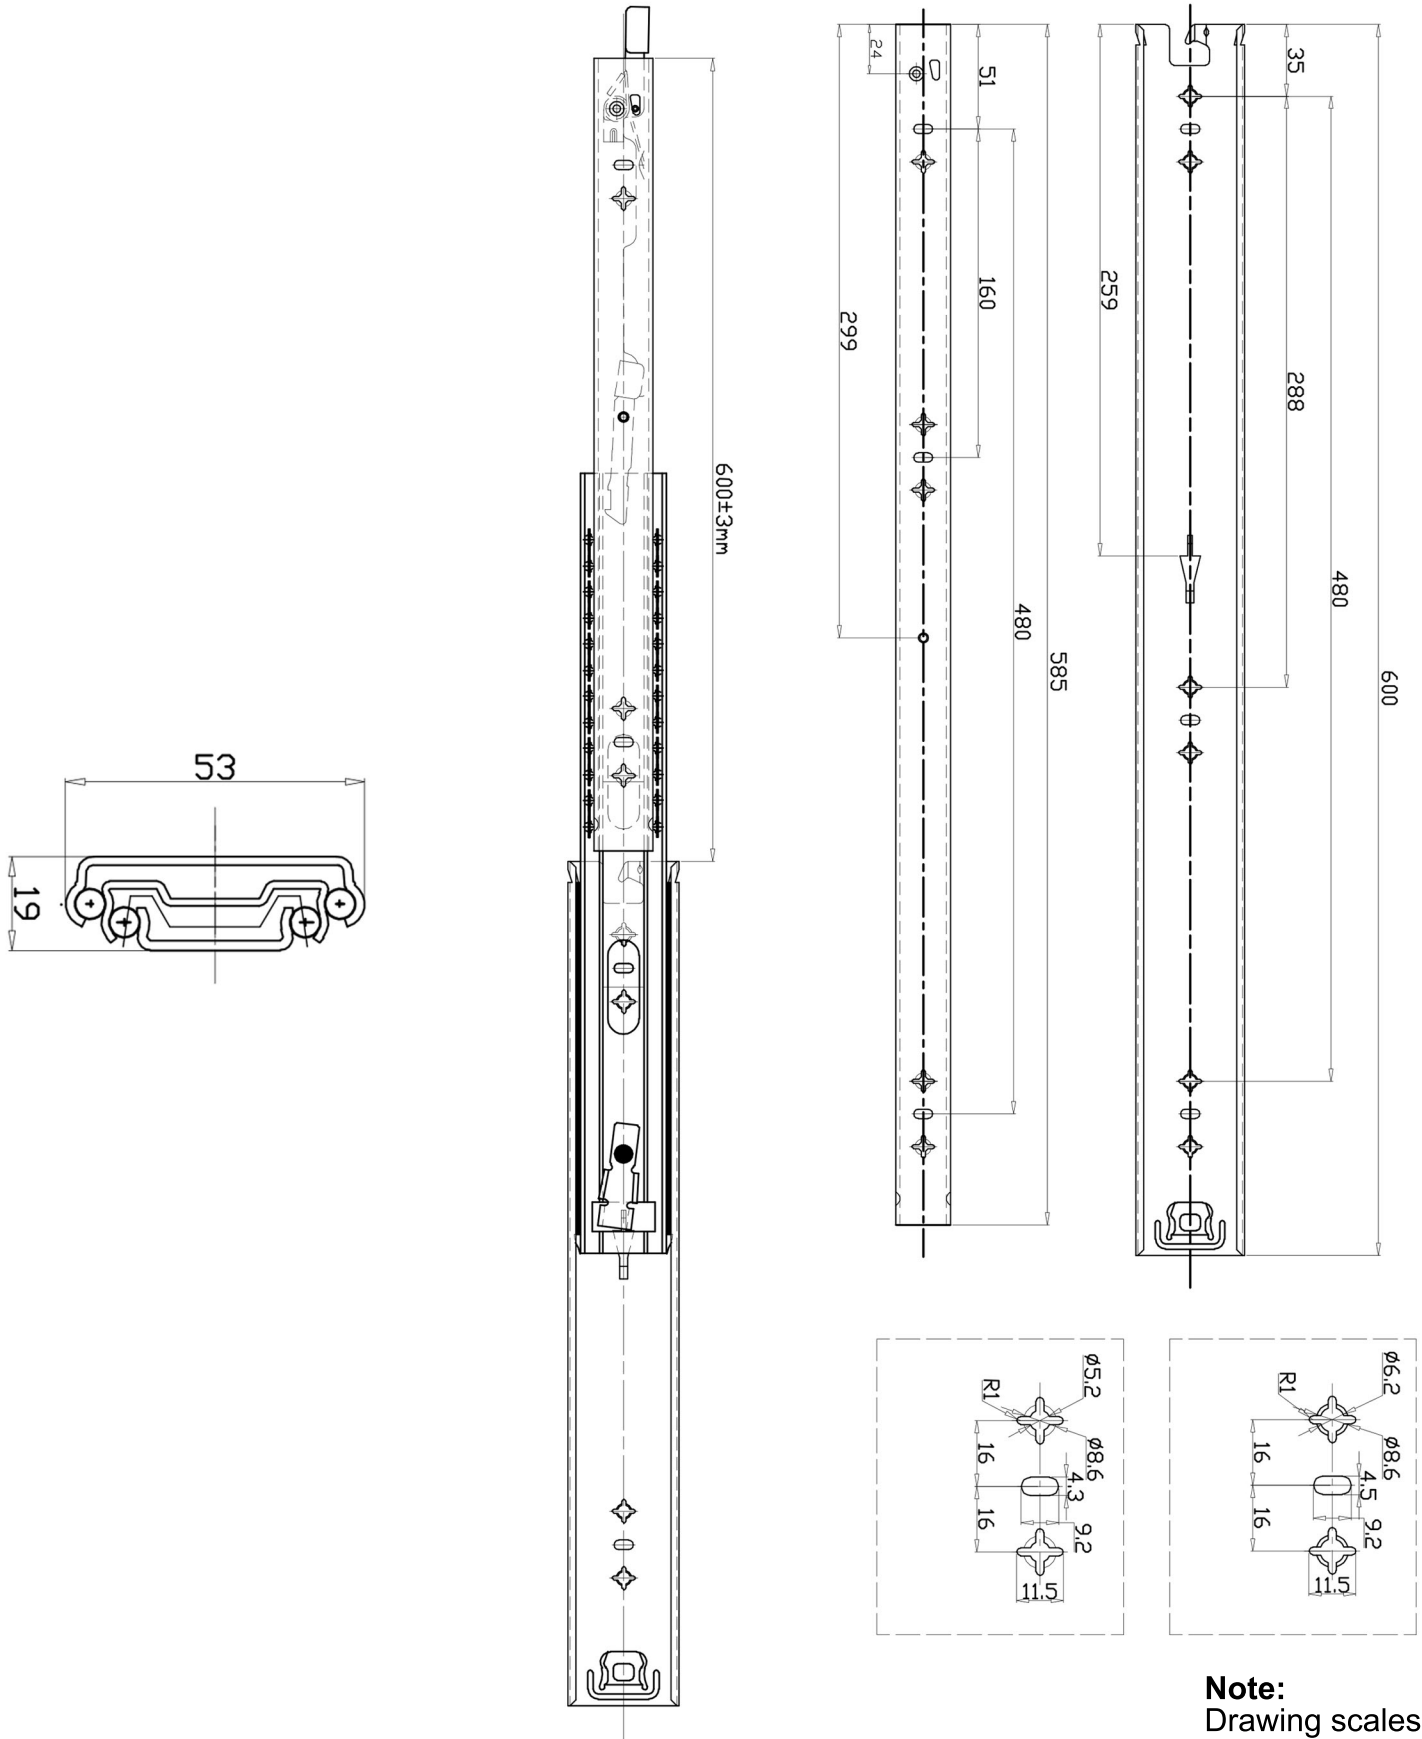

125KG DRAWER SLIDES (Locking) 600mm

Note:
Drawing scales vary.

FOR ENQUIRIES:

Call us on: 1300 767 567

WA Store: 102 Briggs Street Welshpool WA 6106

QLD Store: 2/17 Alexandra Place Murarrie QLD 4172

Email: websales@indrub.com.au