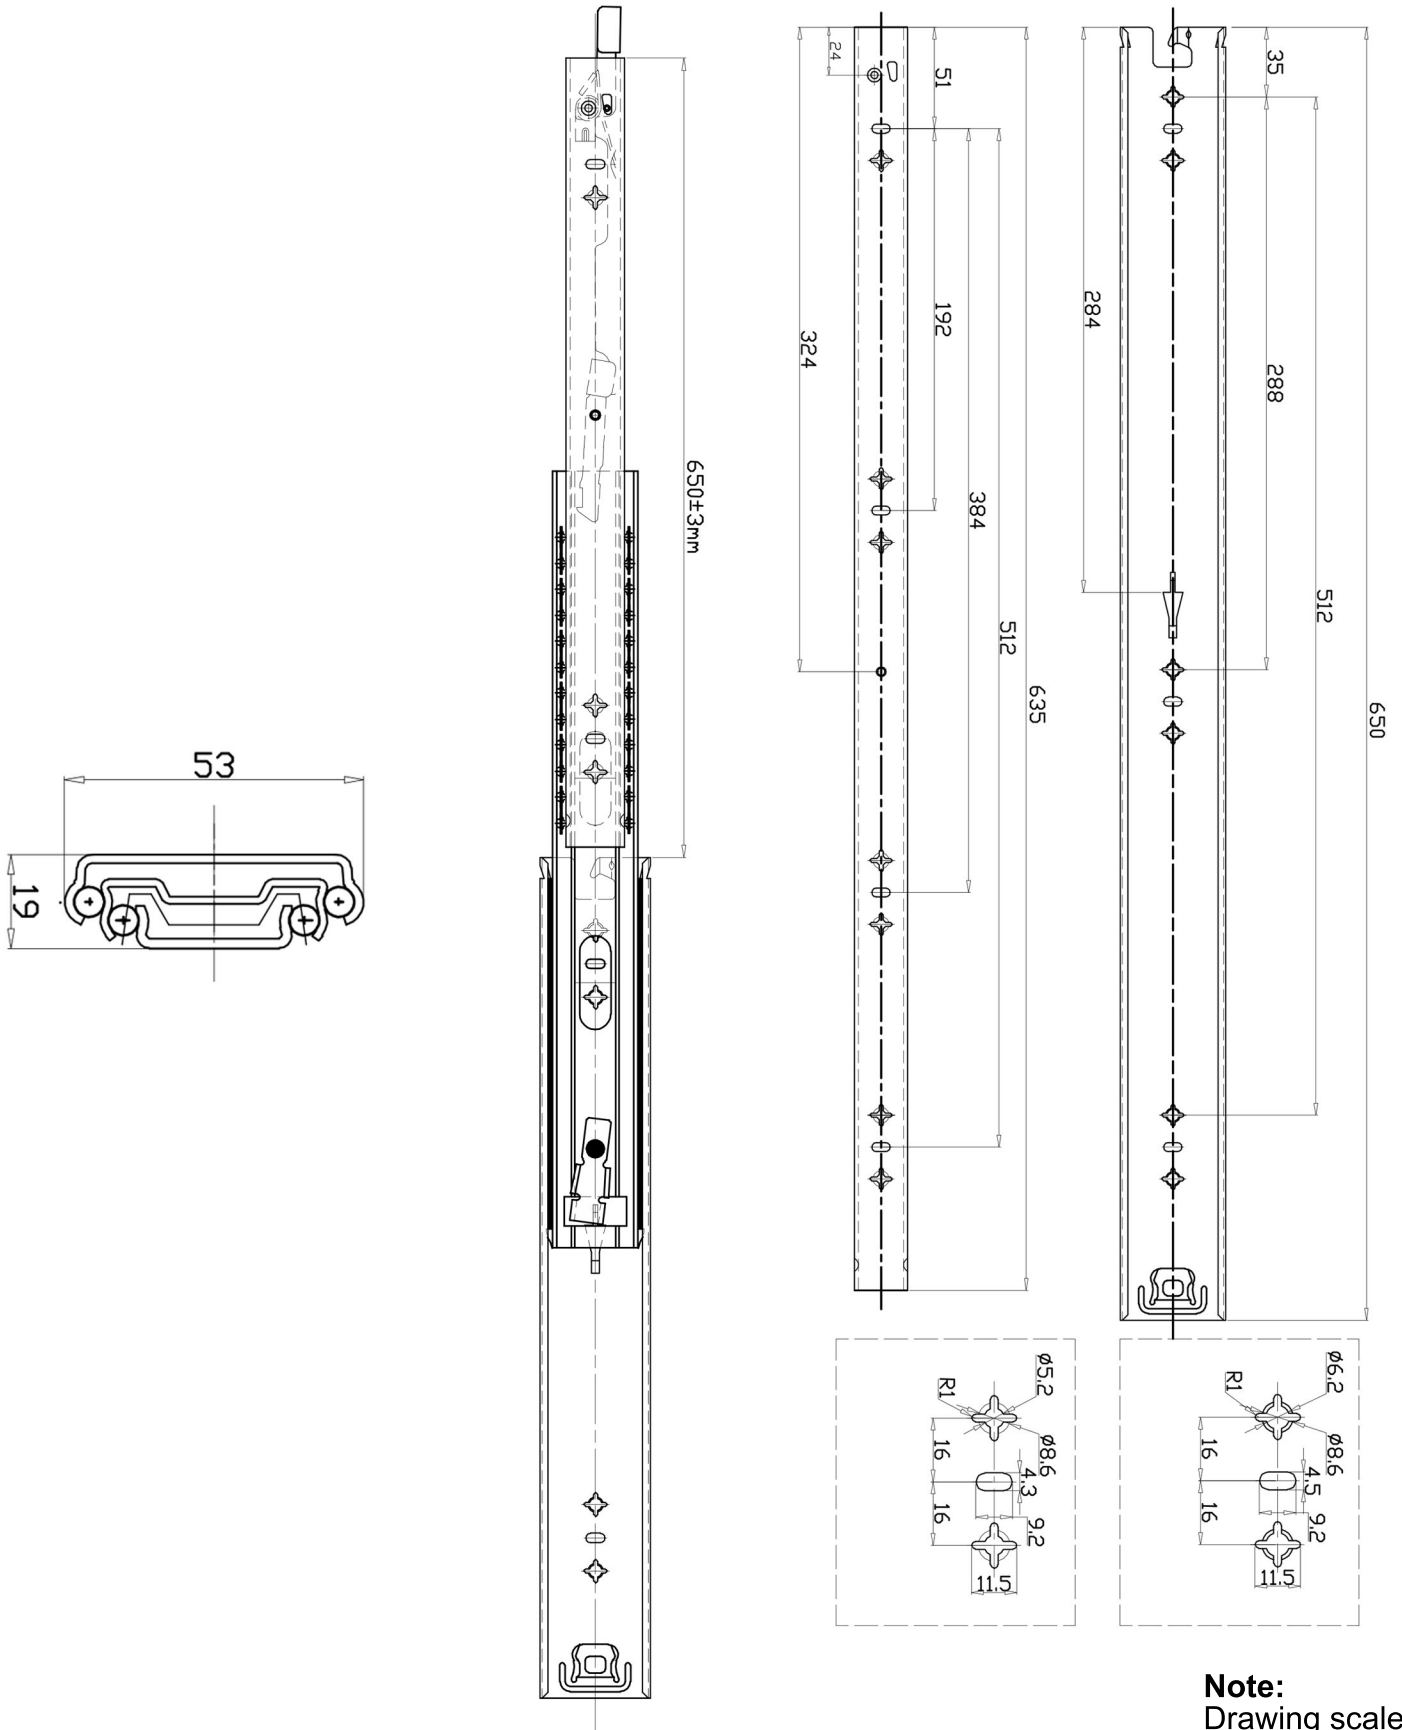

125KG DRAWER SLIDES (Locking) 650mm

Note:
Drawing scales vary.

FOR ENQUIRIES:

Call us on: 1300 767 567

WA Store: 102 Briggs Street Welshpool WA 6106

QLD Store: 2/17 Alexandra Place Murarrie QLD 4172

Email: websales@indrub.com.au