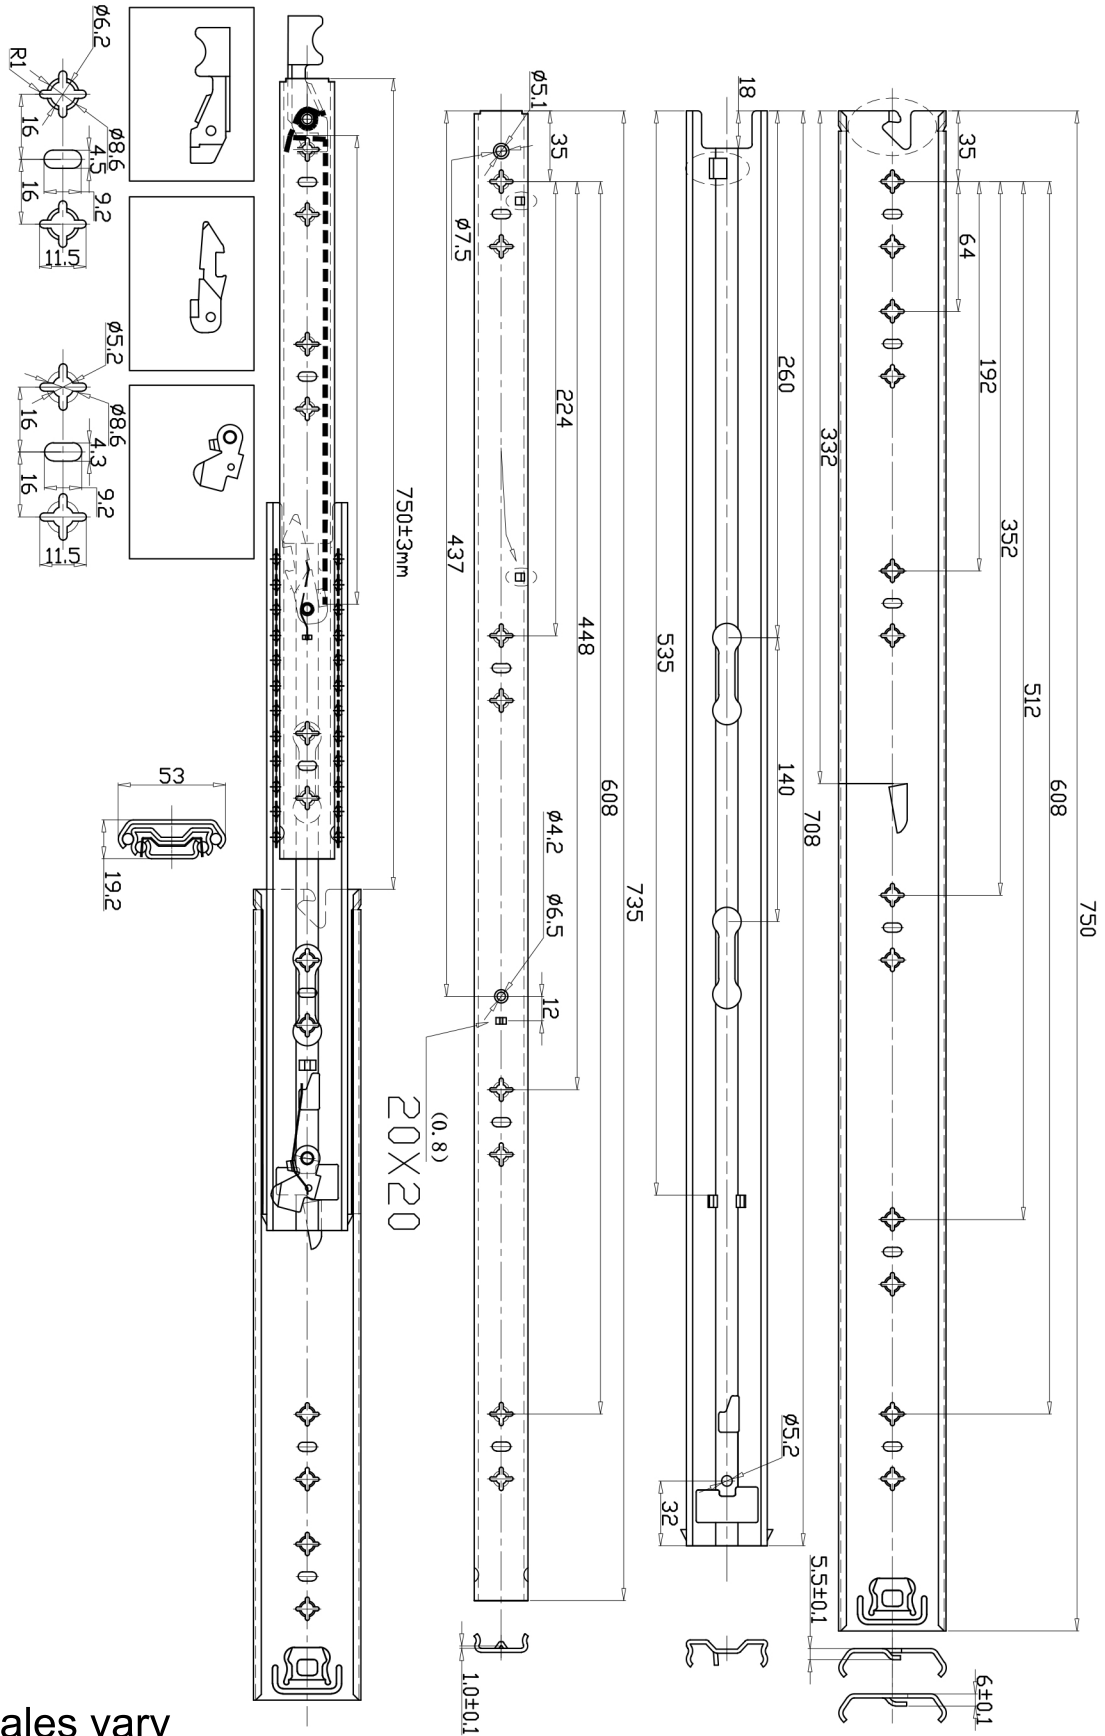

125KG Drawer Slides (Locking) 750mm

Note:
Drawing scales vary

FOR ENQUIRIES:

Call us on: 1300 767 567

Email: websales@indrub.com.au

Web: www.indrub.com.au

I.R.S.

**RUBBER
HARDWARE
TAPES
SEALANTS**