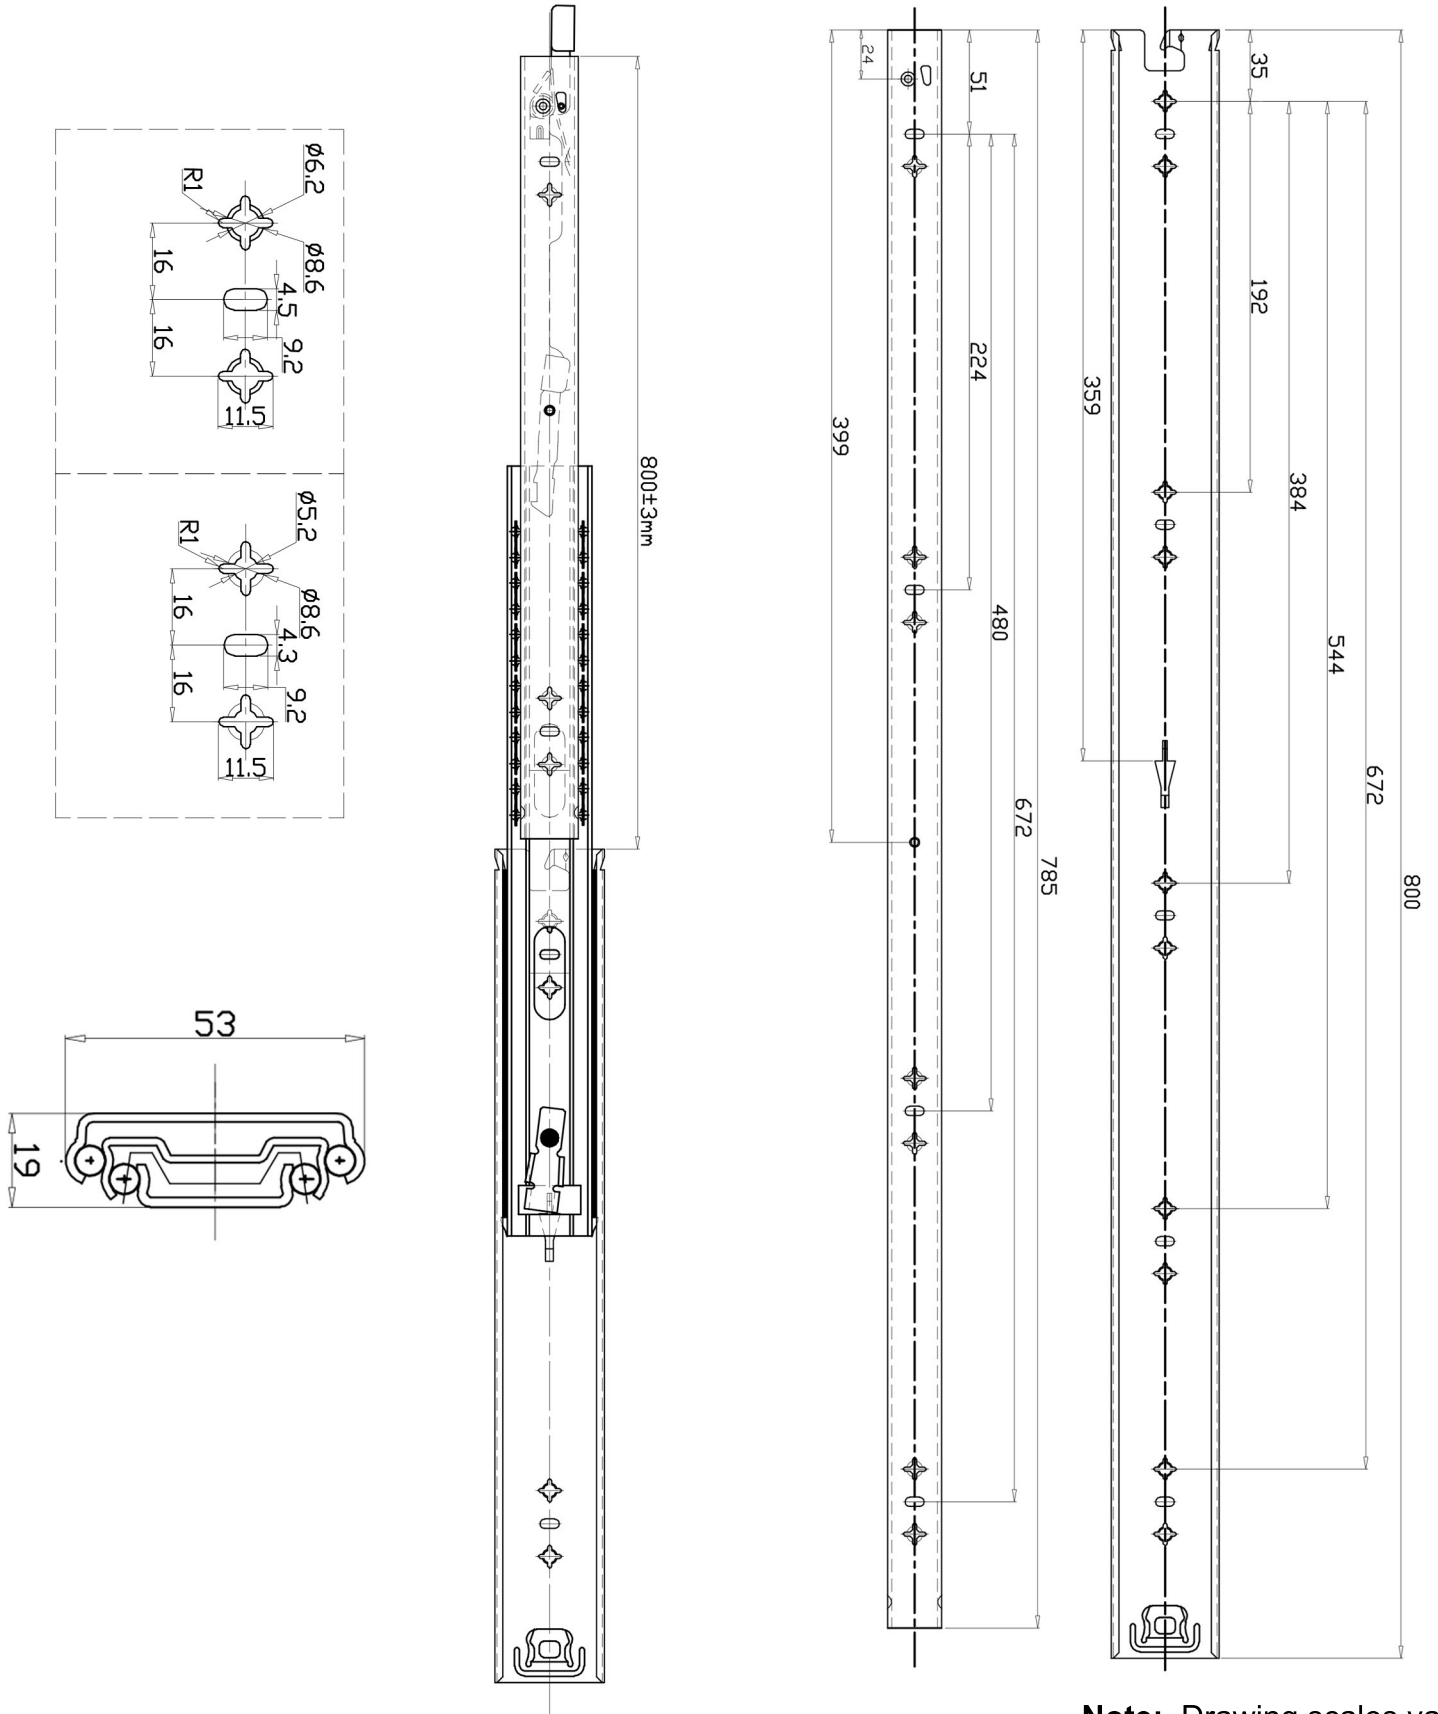

125KG DRAWER SLIDES (Locking) 800mm

Note: Drawing scales vary.

FOR ENQUIRIES:

Call us on: 1300 767 567

WA Store: 102 Briggs Street Welshpool WA 6106

QLD Store: 2/17 Alexandra Place Murarrie QLD 4172

Email: websales@indrub.com.au