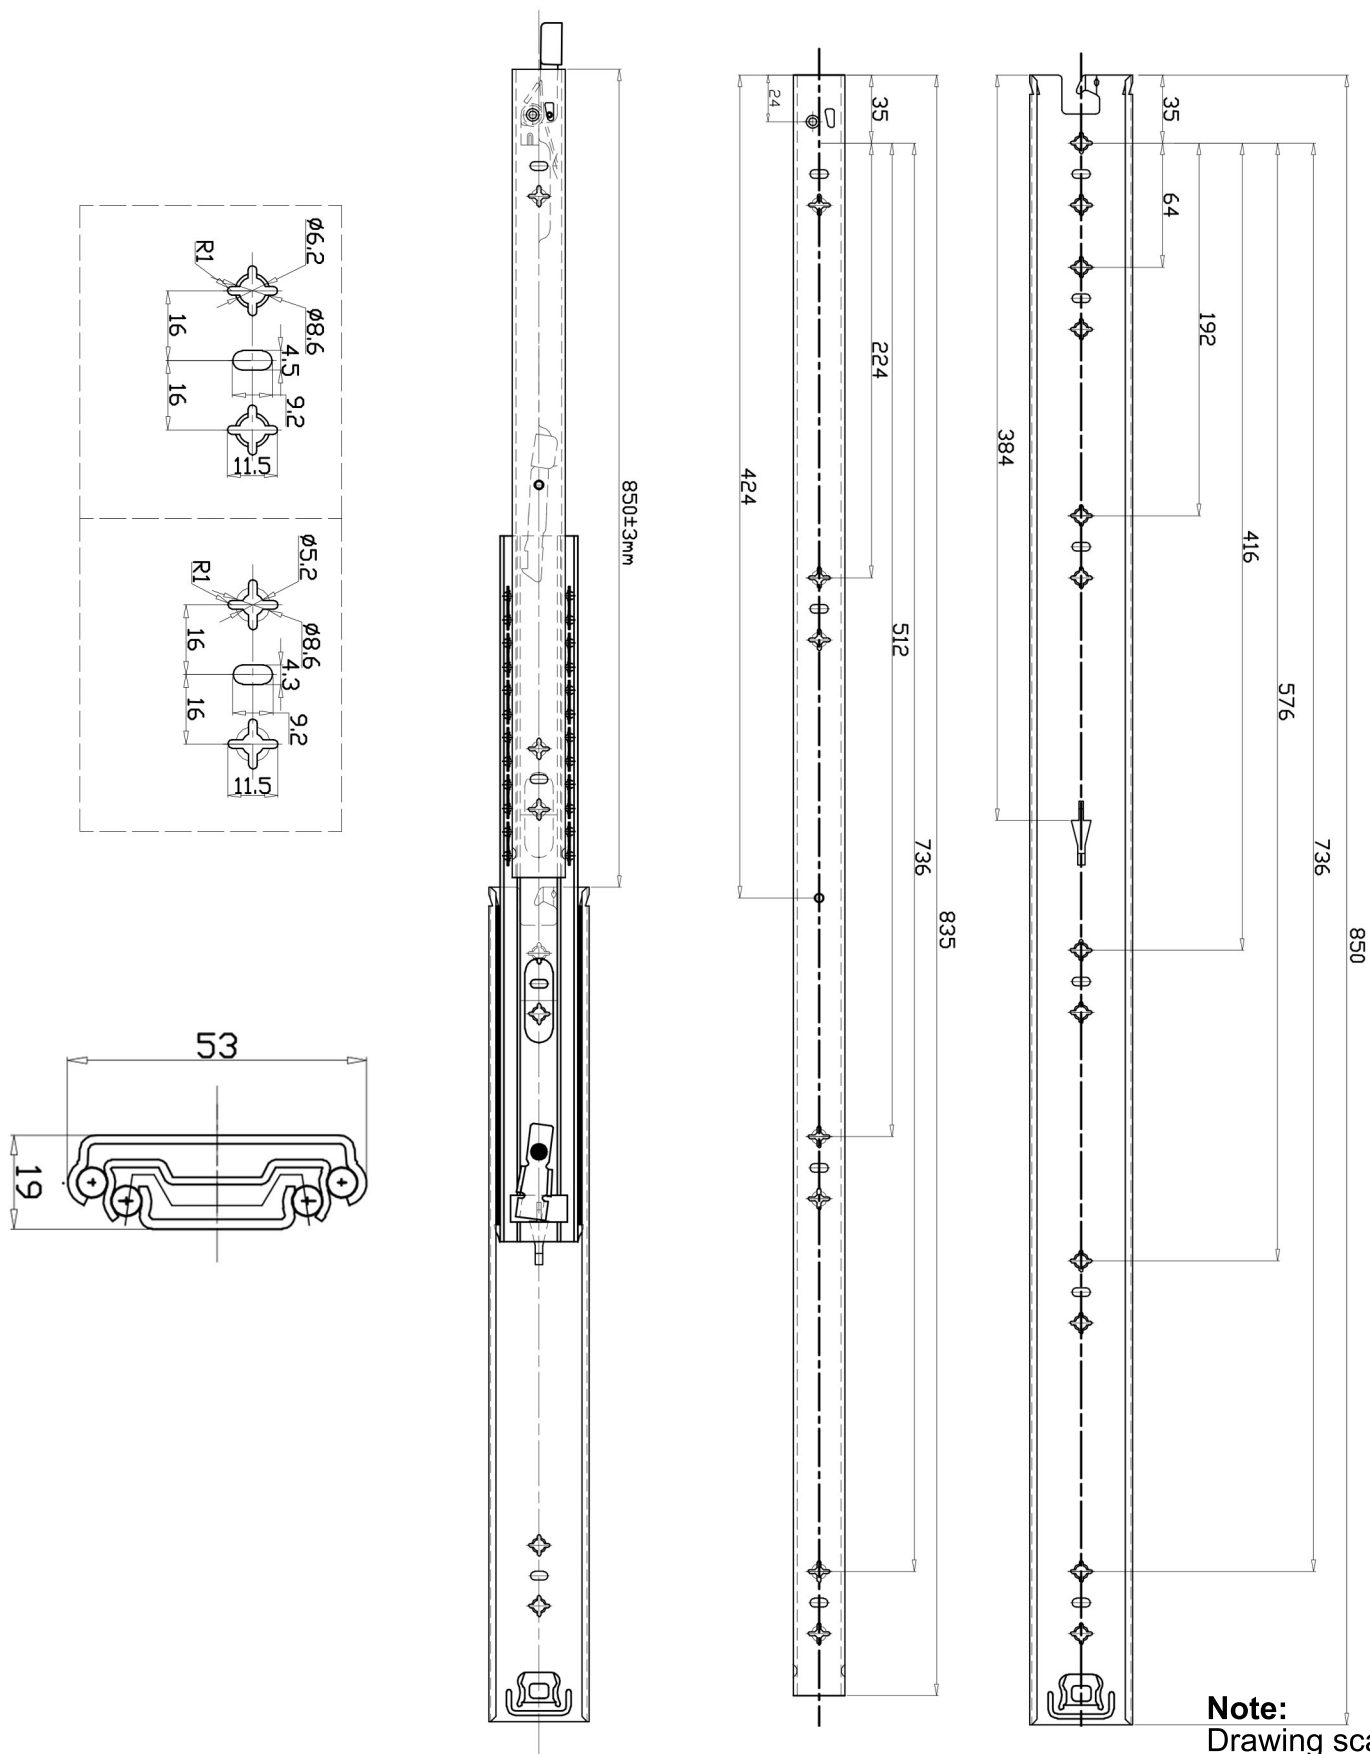

125KG DRAWER SLIDES (Locking) 850mm

Note:
Drawing scales vary.

FOR ENQUIRIES:

Call us on: 1300 767 567

WA Store: 102 Briggs Street Welshpool WA 6106

QLD Store: 2/17 Alexandra Place Murarrie QLD 4172

Email: websales@indrub.com.au

Web: www.indrub.com.au

I.R.S.

**RUBBER
HARDWARE
TAPES
SEALANTS**