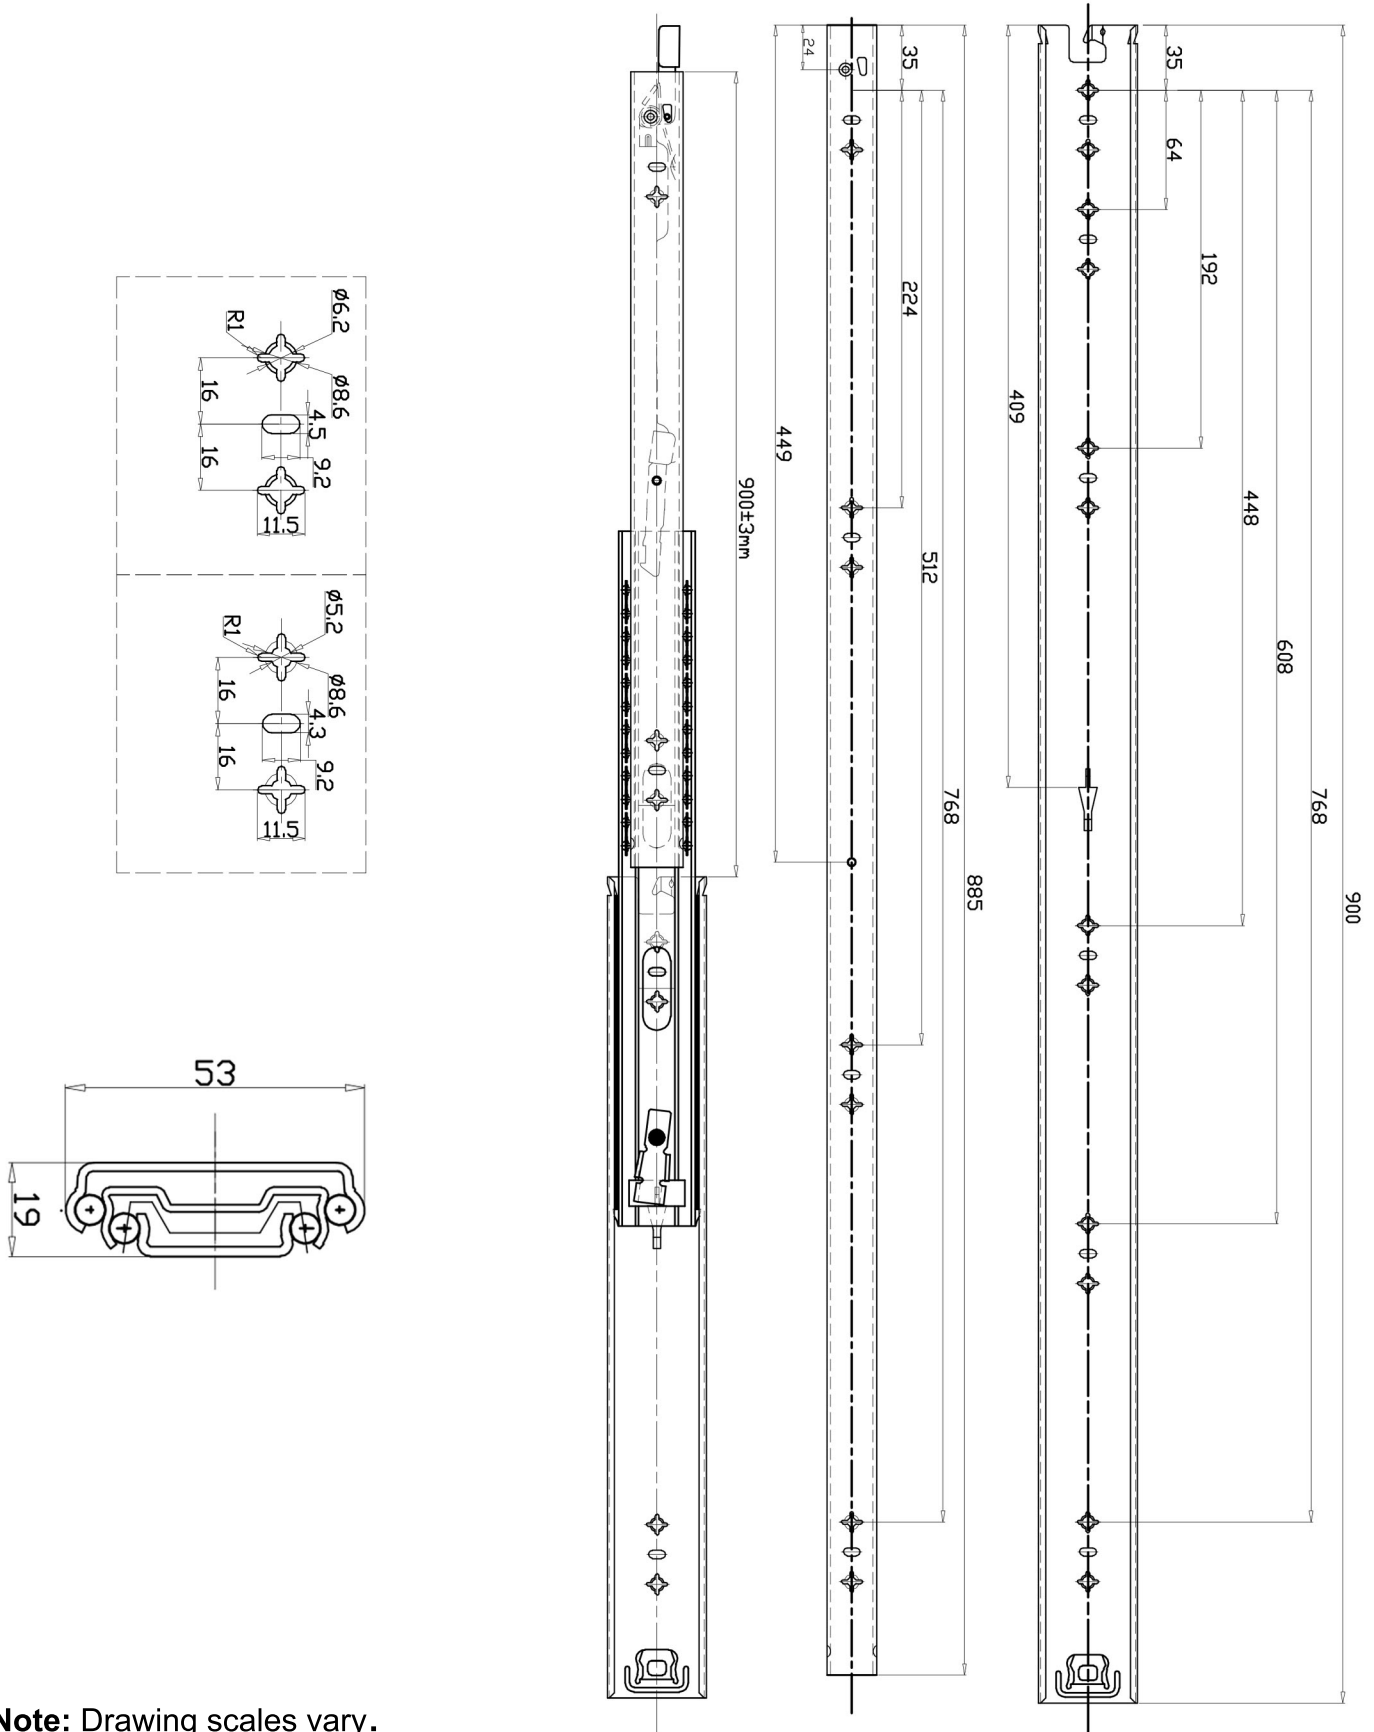

125KG DRAWER SLIDES (Locking) 900mm

Note: Drawing scales vary.

FOR ENQUIRIES:

Call us on: 1300 767 567

WA Store: 102 Briggs Street Welshpool WA 6106

QLD Store: 2/17 Alexandra Place Murarrie QLD 4172

Email: websales@indrub.com.au

Web: www.indrub.com.au

I.R.S.

**RUBBER
HARDWARE
TAPES
SEALANTS**