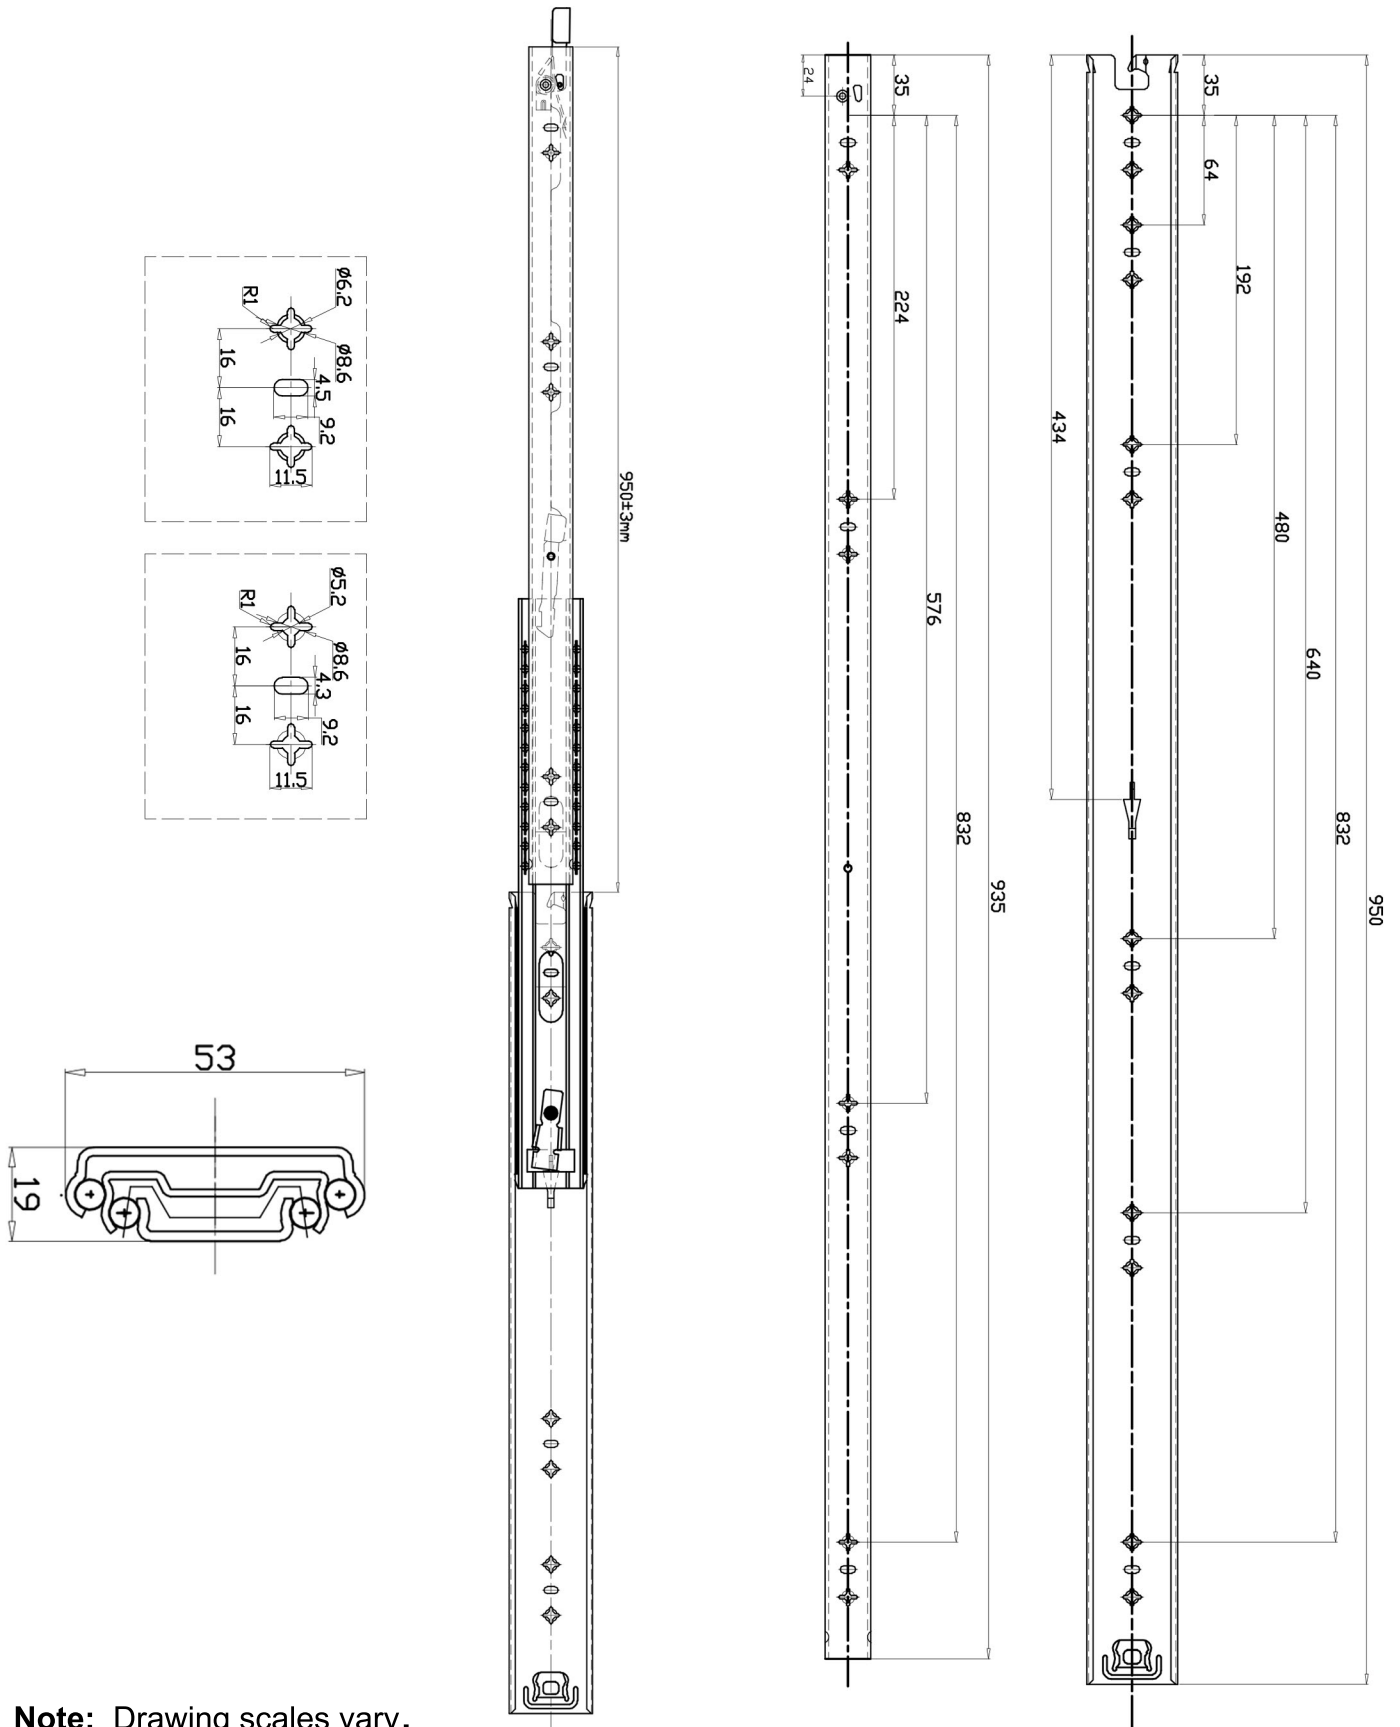

125KG DRAWER SLIDES (Locking) 950mm

Note: Drawing scales vary.

FOR ENQUIRIES:

Call us on: 1300 767 567

WA Store: 102 Briggs Street Welshpool WA 6106

QLD Store: 2/17 Alexandra Place Murarrie QLD 4172

Email: websales@indrub.com.au

Web: www.indrub.com.au

I.R.S.

**RUBBER
HARDWARE
TAPES
SEALANTS**