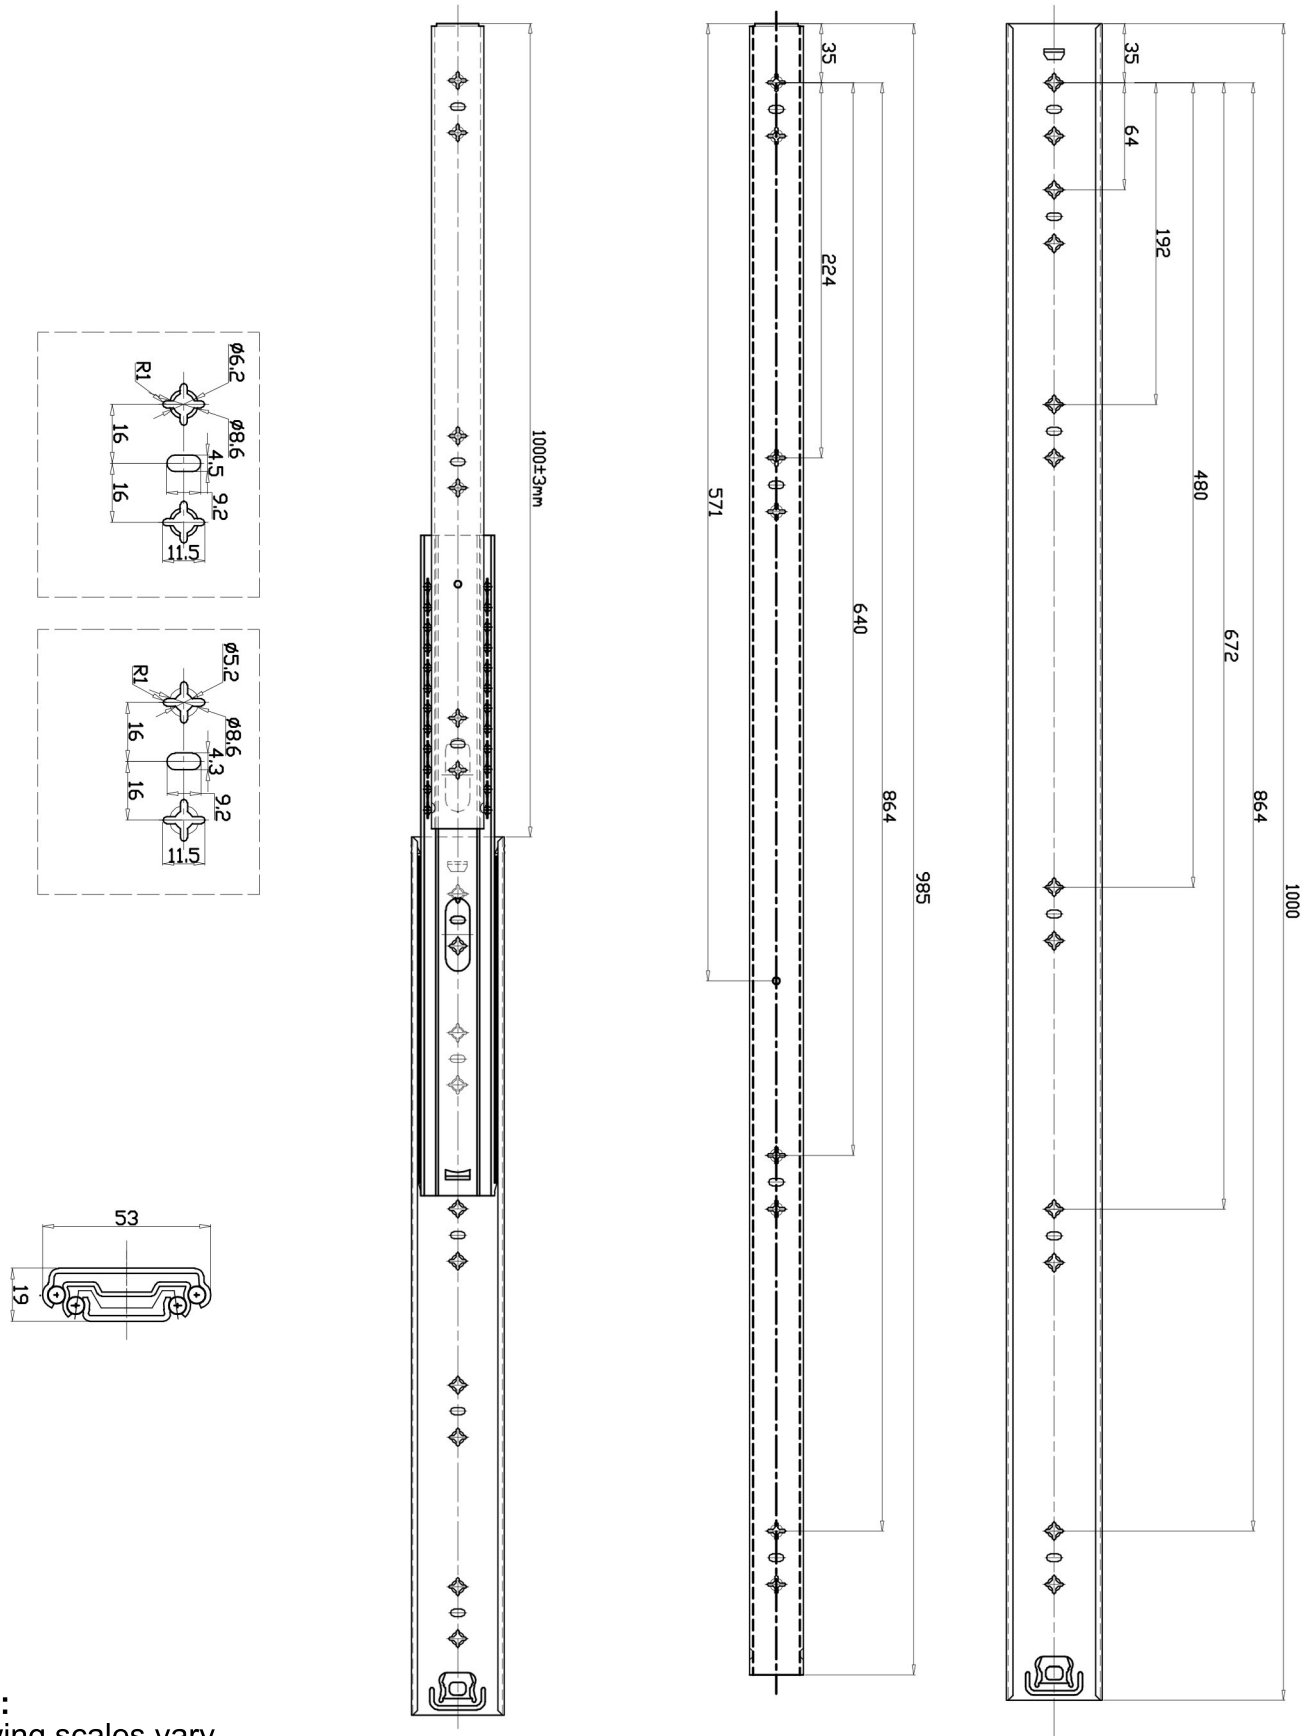

125KG DRAWER SLIDES (Non locking) 1000mm

Note:
Drawing scales vary.

FOR ENQUIRIES:

Call us on: 1300 767 567

WA Store: 102 Briggs Street Welshpool WA 6106

QLD Store: 2/17 Alexandra Place Murarrie QLD 4172

Email: websales@indrub.com.au

Web: www.indrub.com.au

I.R.S.

**RUBBER
HARDWARE
TAPES
SEALANTS**