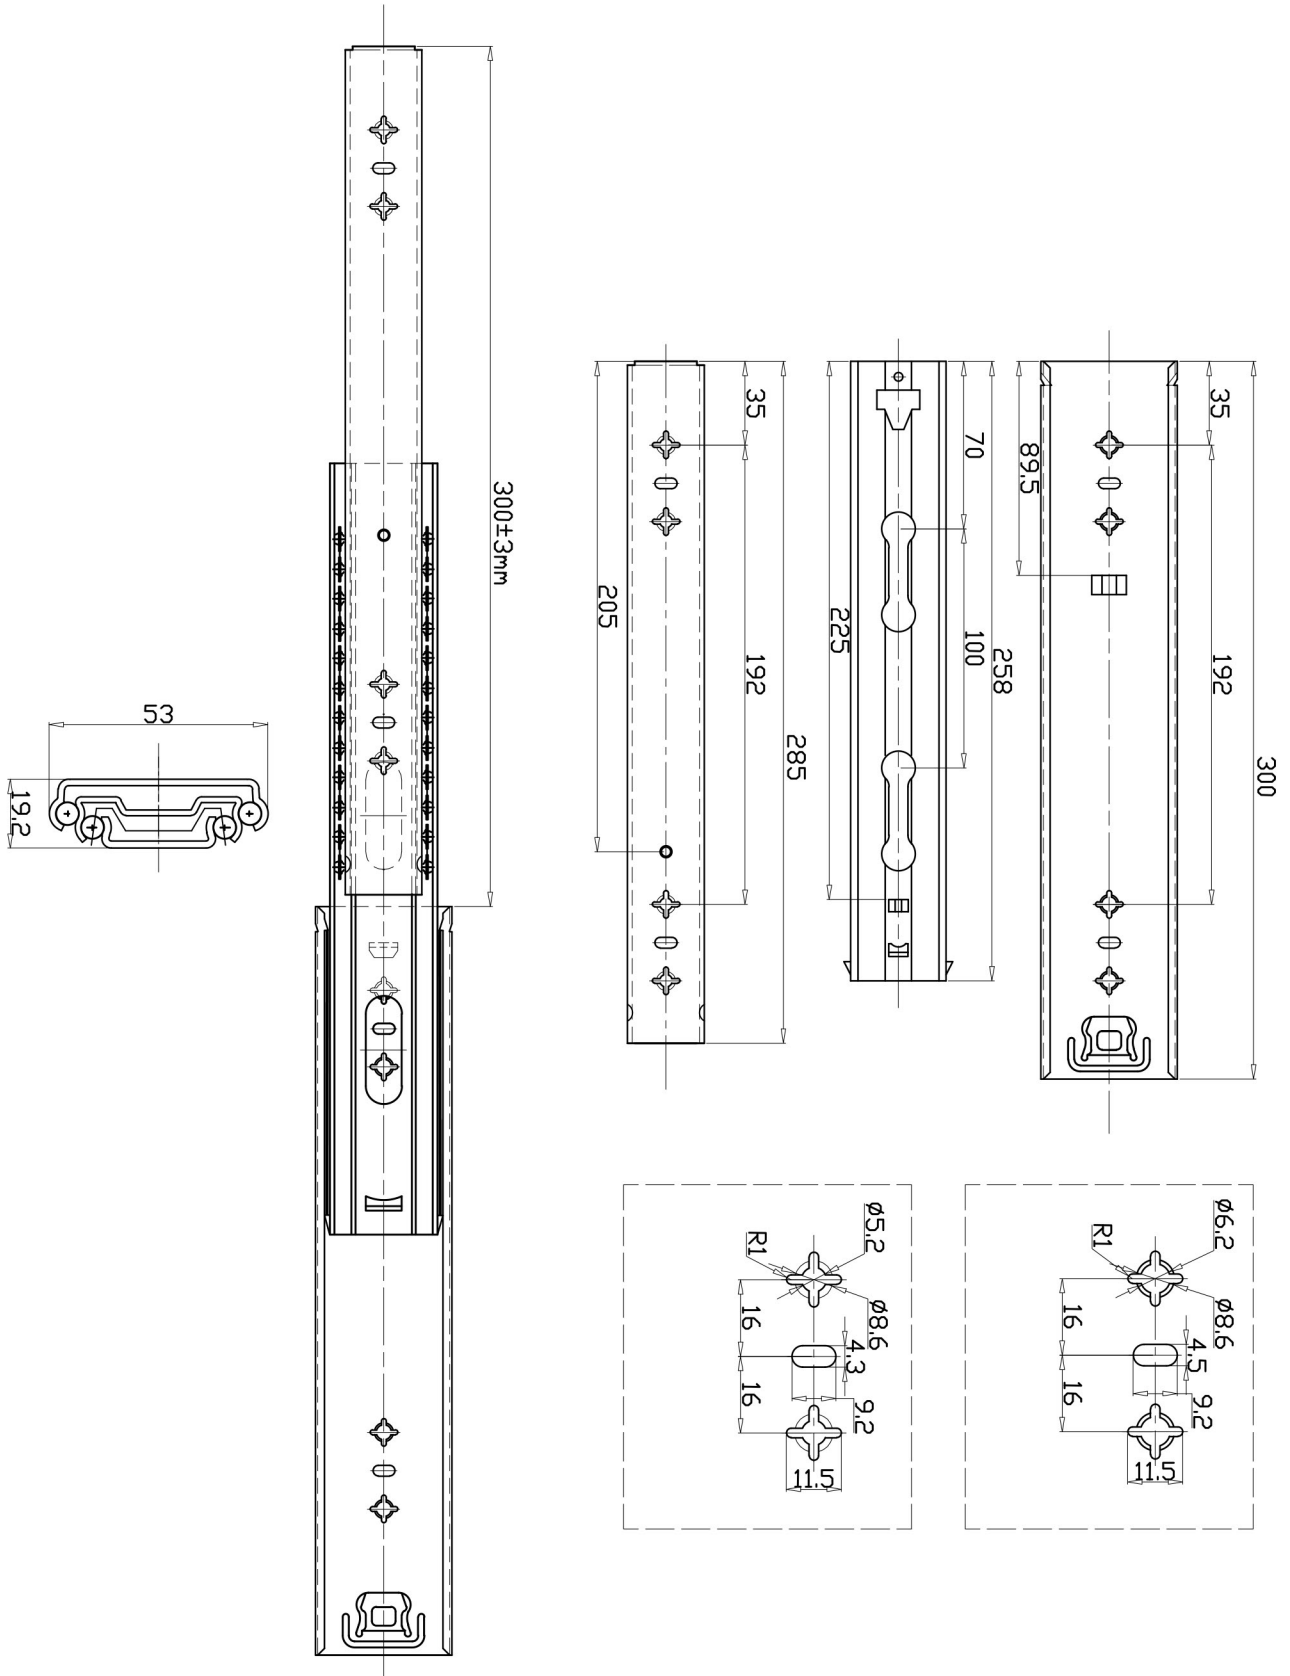

125KG DRAWER SLIDES (Non locking) 300mm

Note:
Drawing scales vary.

FOR ENQUIRIES:

Call us on: 1300 767 567

Email: websales@indrub.com.au

Web: www.indrub.com.au

I.R.S.

**RUBBER
HARDWARE
TAPES
SEALANTS**