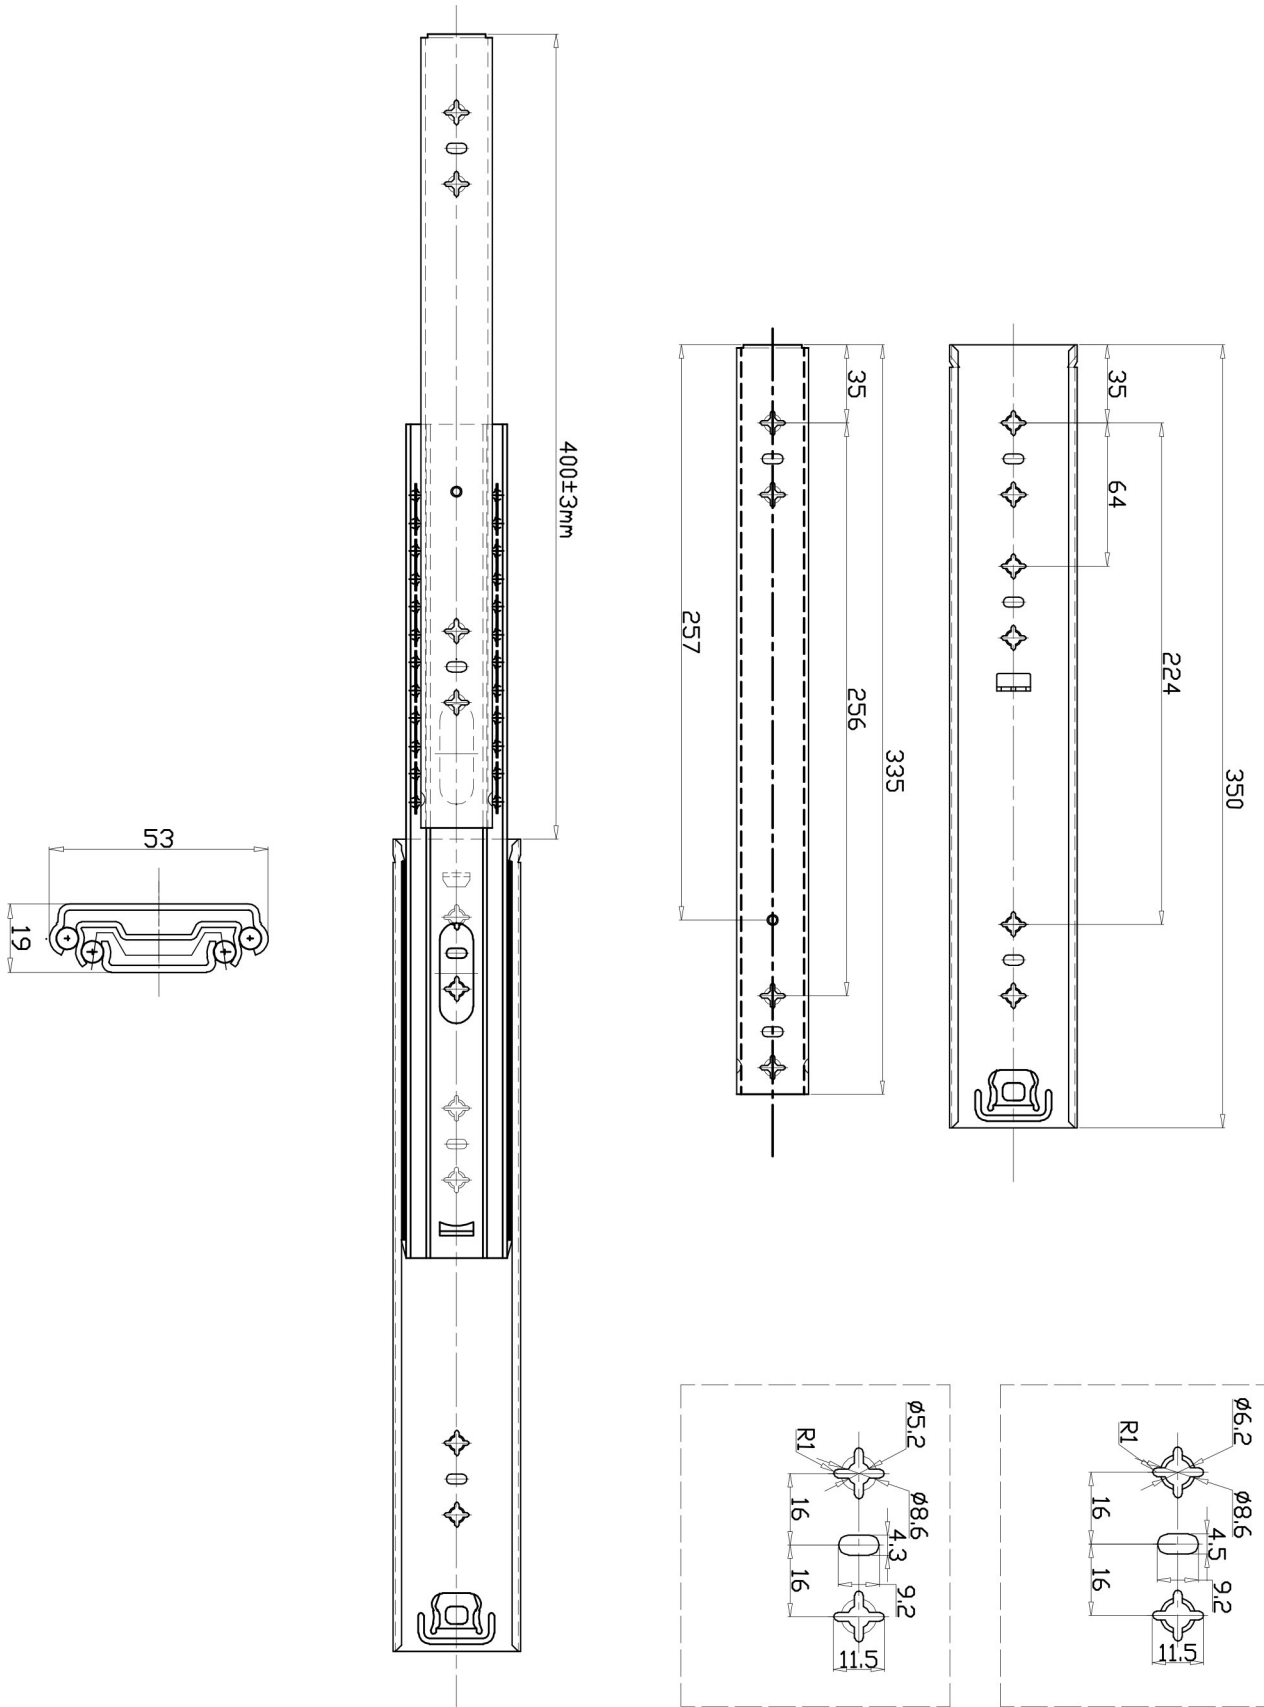

125KG DRAWER SLIDES (Non locking) 350mm

Note:
Drawing scales vary.

FOR ENQUIRIES:

Call us on: 1300 767 567

WA Store: 148 Welshpool Rd, Welshpool, WA 6106

QLD Store: 2/17 Alexandra Place, Murarrie QLD 4172

Email: websales@indrub.com.au