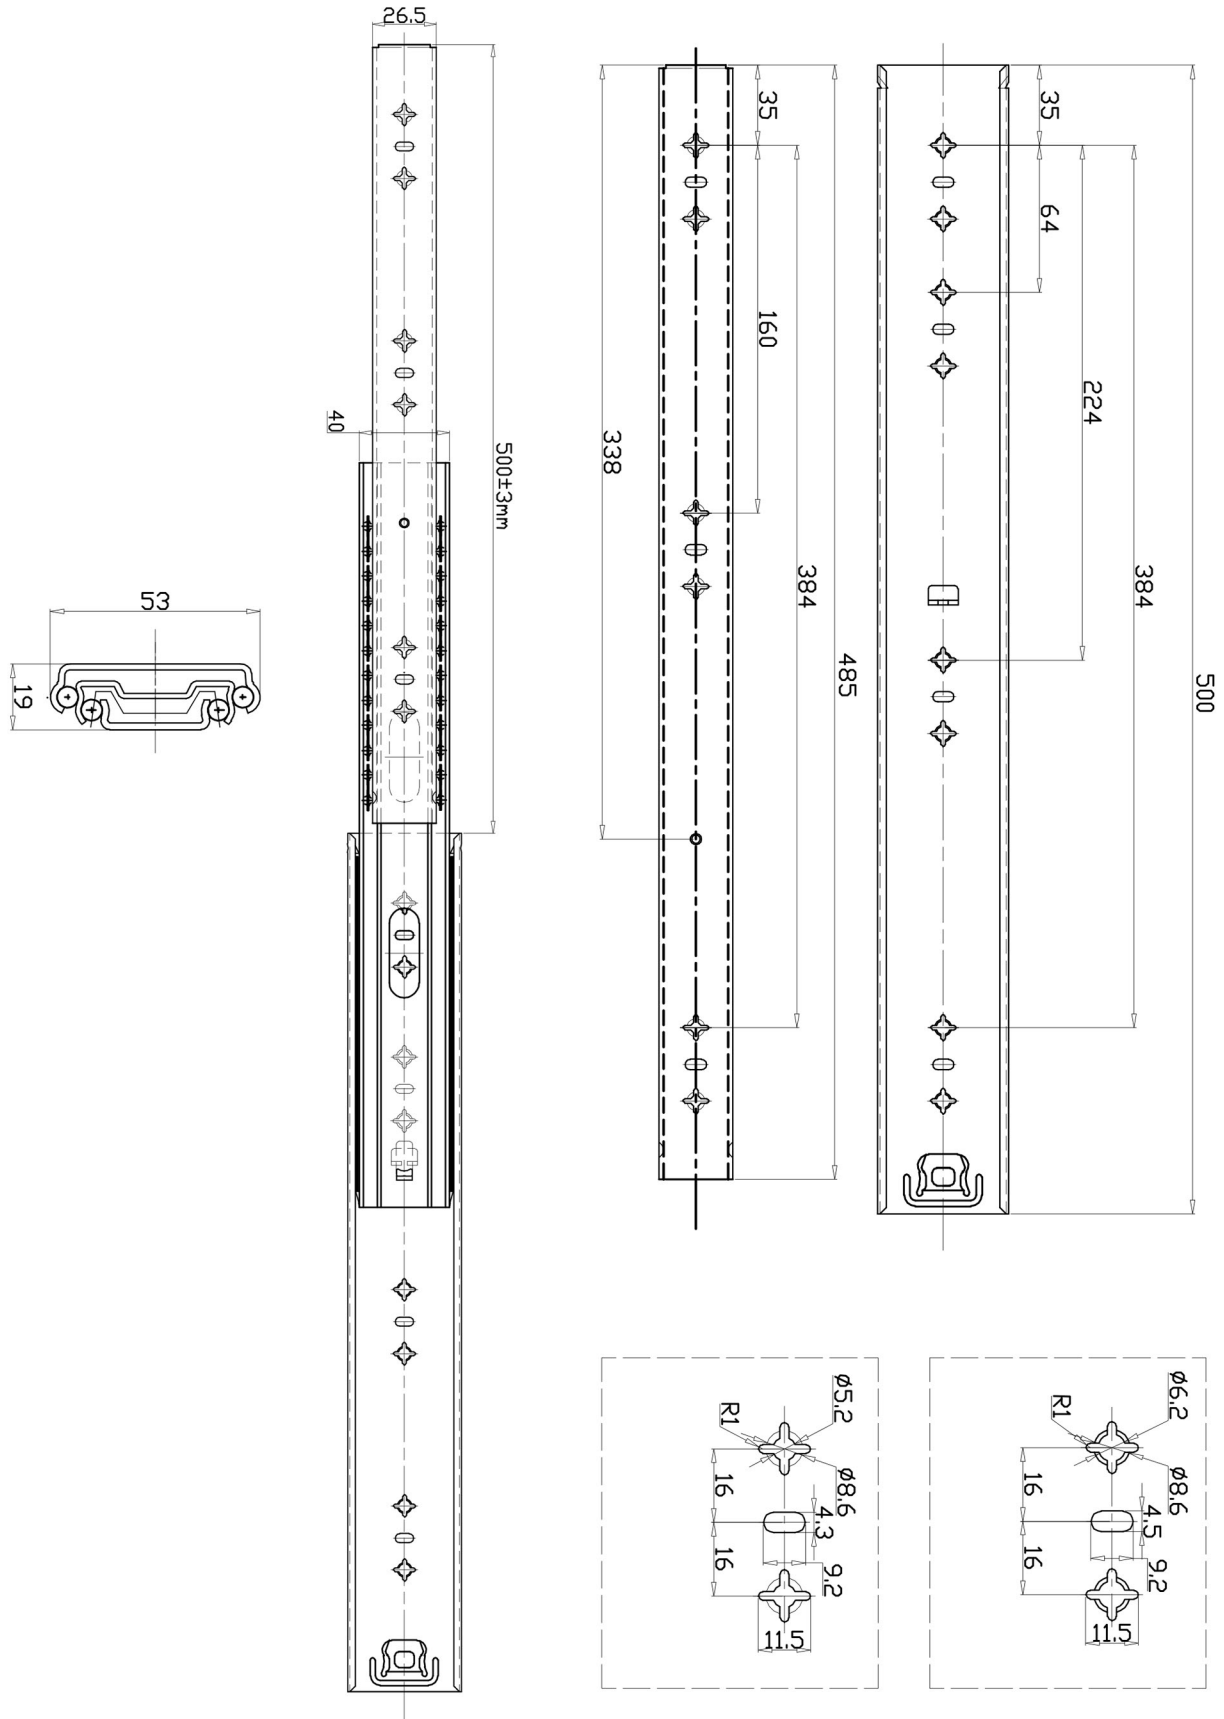

125KG DRAWER SLIDES (Non locking) 500mm

Note:
Drawing scales vary.

FOR ENQUIRIES:

Call us on: 1300 767 567

WA Store: 102 Briggs Street Welshpool WA 6106

QLD Store: 2/17 Alexandra Place Murarrie QLD 4172

Email: websales@indrub.com.au