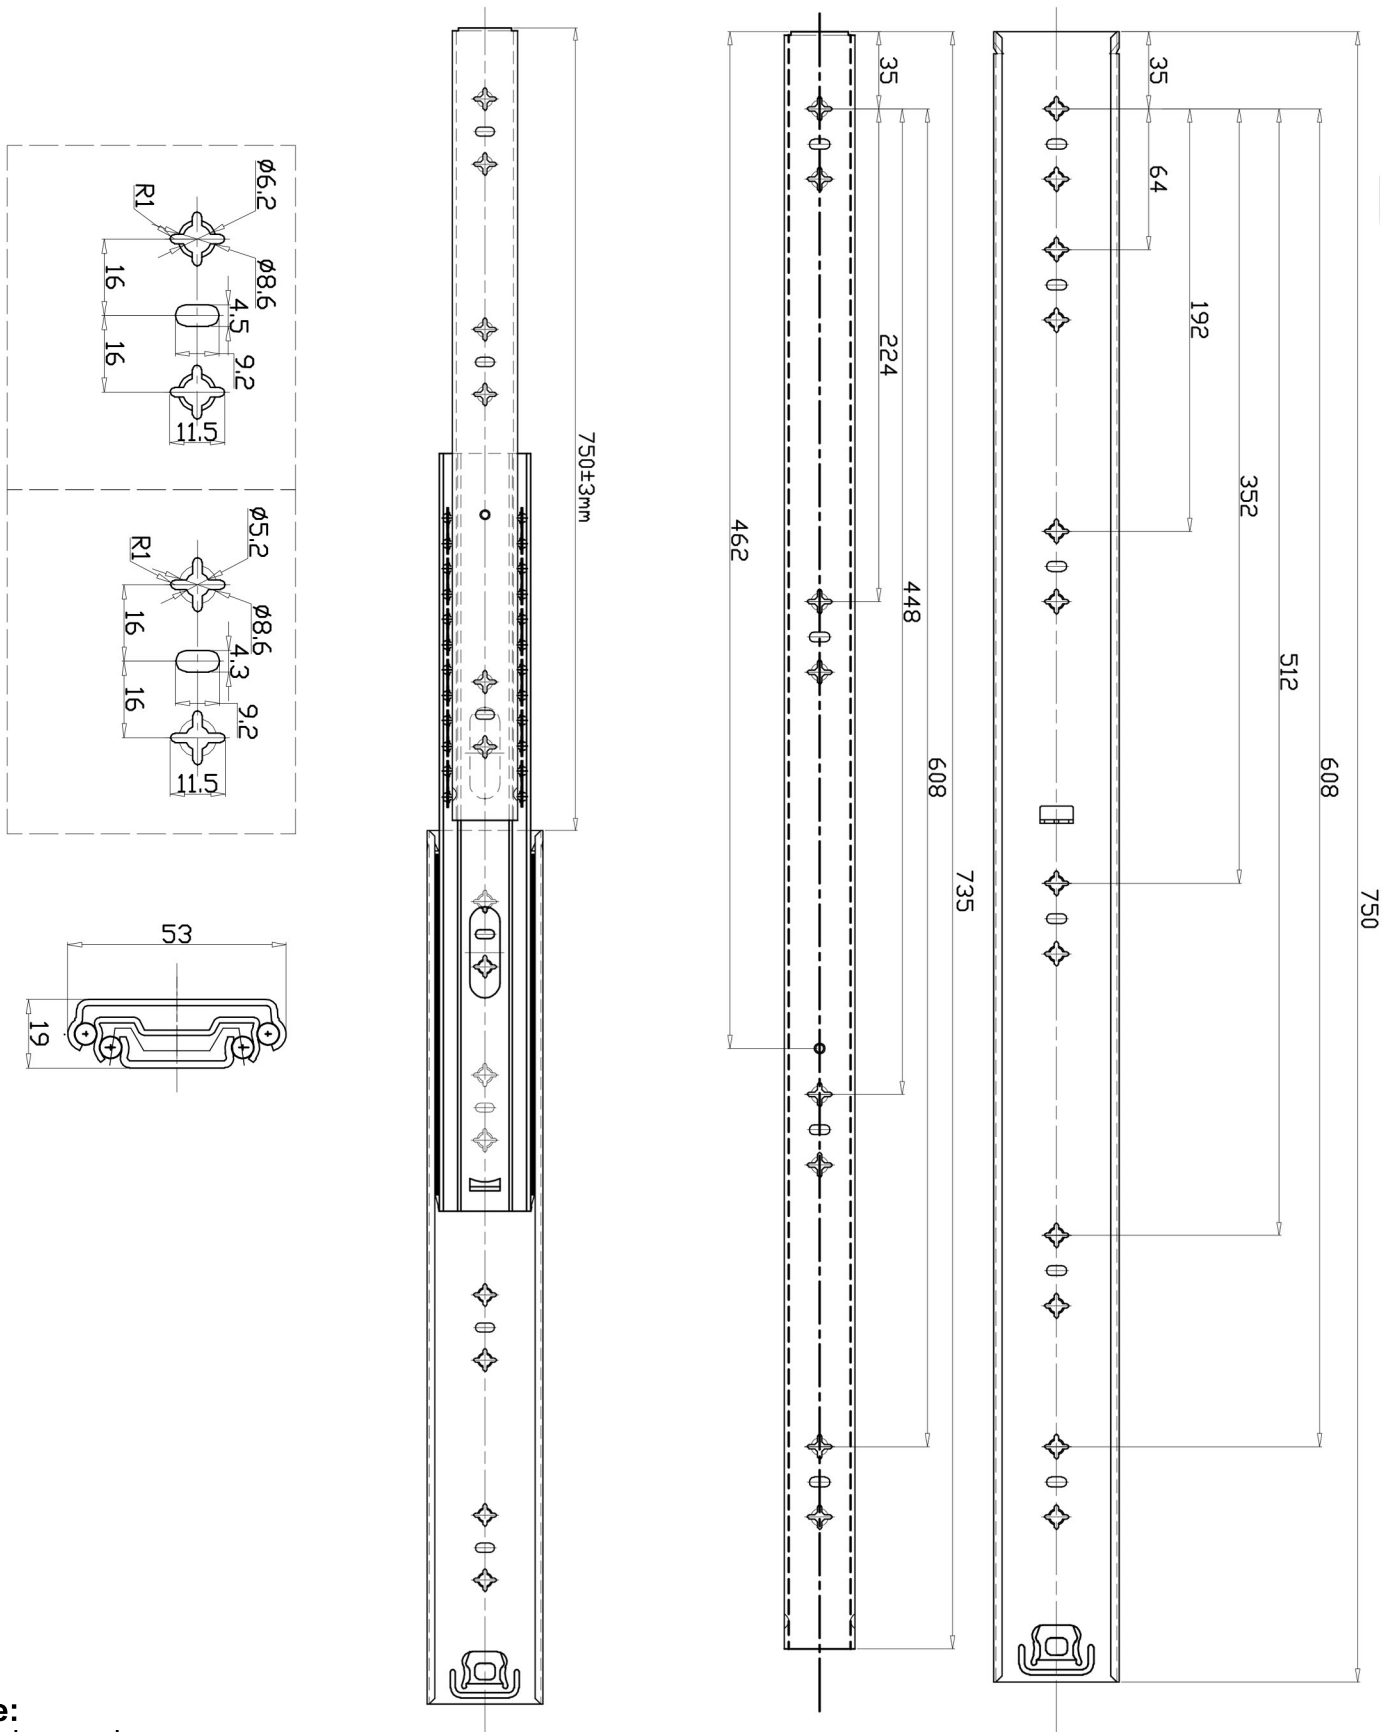

125KG DRAWER SLIDES (Non locking) 750mm

Note:
Drawing scales vary.

FOR ENQUIRIES:

Call us on: 1300 767 567

WA Store: 102 Briggs Street Welshpool WA 6106

QLD Store: 2/17 Alexandra Place Murarrie QLD 4172

Email: websales@indrub.com.au