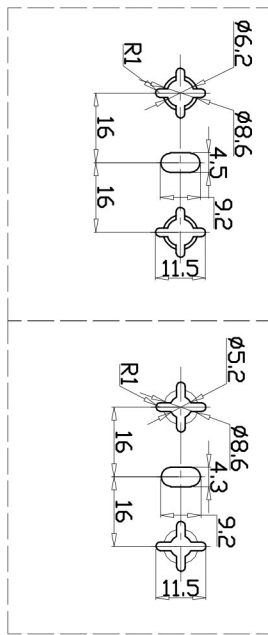

125KG DRAWER SLIDES (Non locking) 850mm

Note:
Drawing scales vary.

FOR ENQUIRIES:

Call us on: 1300 767 567

WA Store: 102 Briggs Street Welshpool WA 6106

QLD Store: 2/17 Alexandra Place Murarrie QLD 4172

Email: websales@indrub.com.au