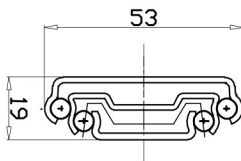

125KG DRAWER SLIDES (Non locking) 850mm

Note:
Drawing scales vary.

FOR ENQUIRIES:

Call us on: 1300 767 567

WA Store: 102 Briggs Street Welshpool WA 6106

QLD Store: 2/17 Alexandra Place Murarrie QLD 4172

Email: websales@indrub.com.au