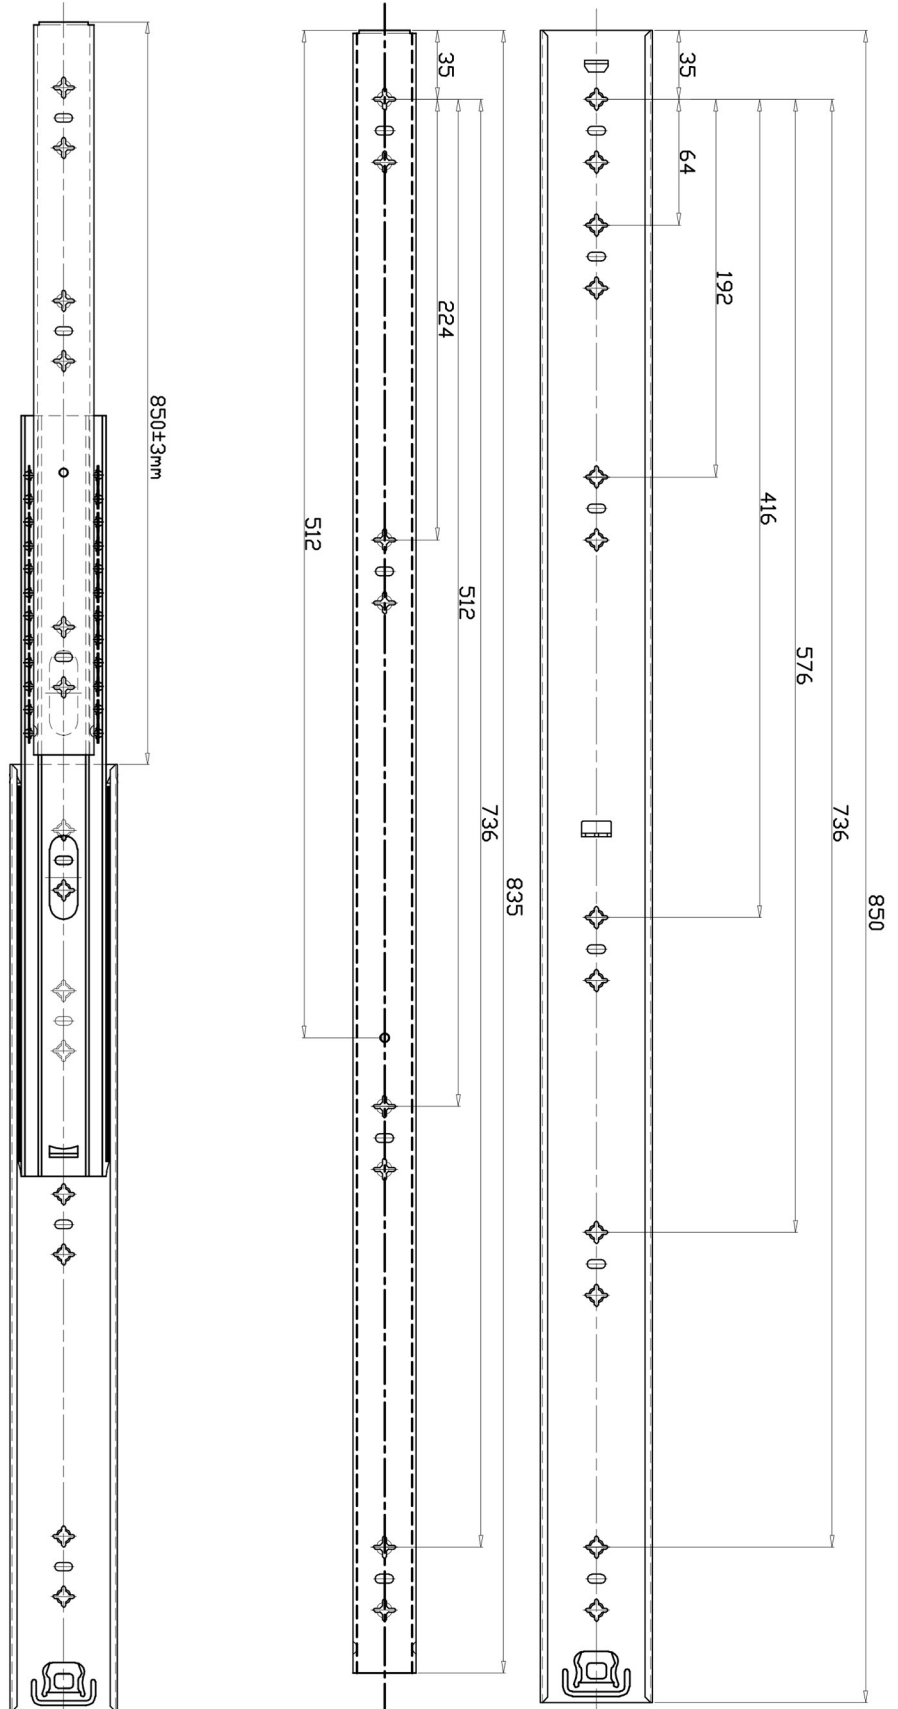

125KG DRAWER SLIDES (Non locking) 850mm

Note:
Drawing scales vary.

FOR ENQUIRIES:

Call us on: 1300 767 567

WA Store: 102 Briggs Street Welshpool WA 6106

QLD Store: 2/17 Alexandra Place Murarrie QLD 4172

Email: websales@indrub.com.au