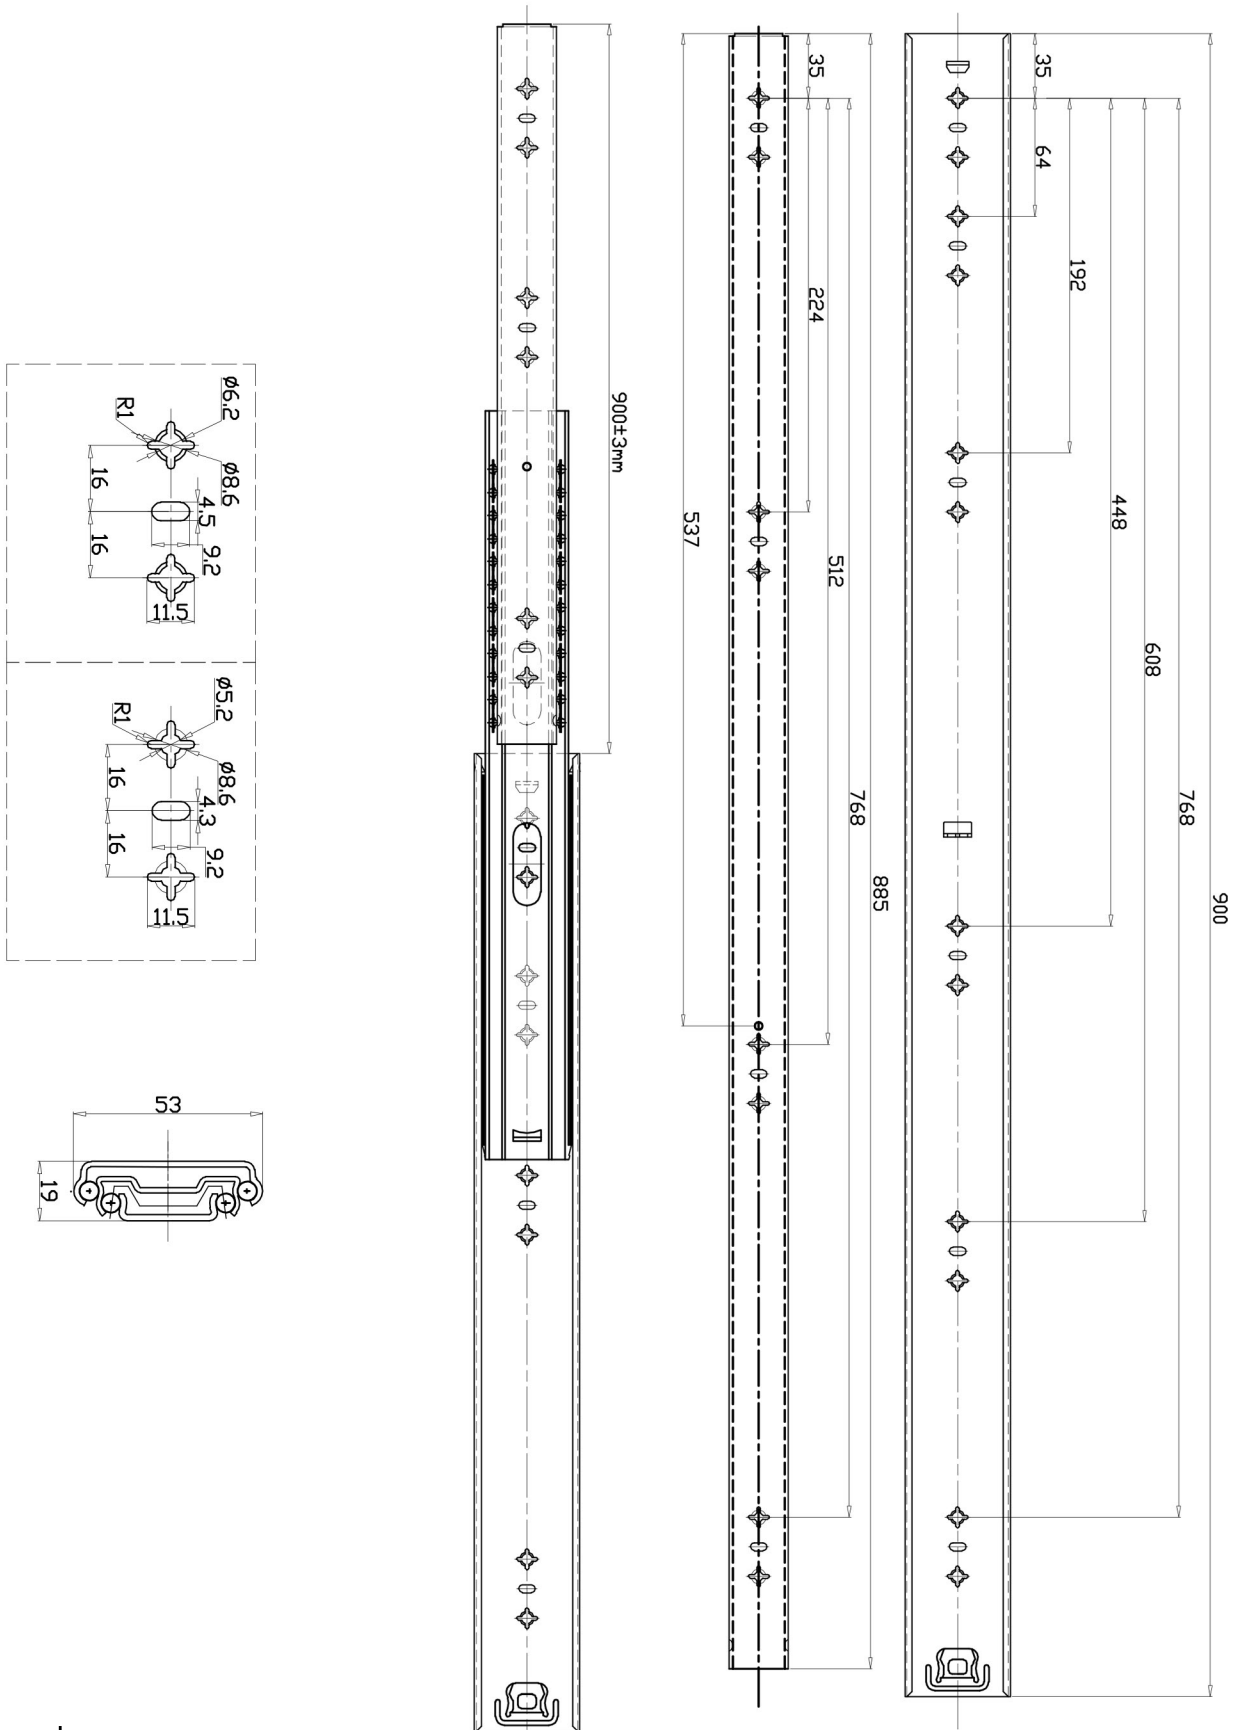

125KG DRAWER SLIDES (Non locking) 900mm

Note:
Drawing scales vary.

FOR ENQUIRIES:

Call us on: 1300 767 567

WA Store: 102 Briggs Street Welshpool WA 6106

QLD Store: 2/17 Alexandra Place Murarrie QLD 4172

Email: websales@indrub.com.au