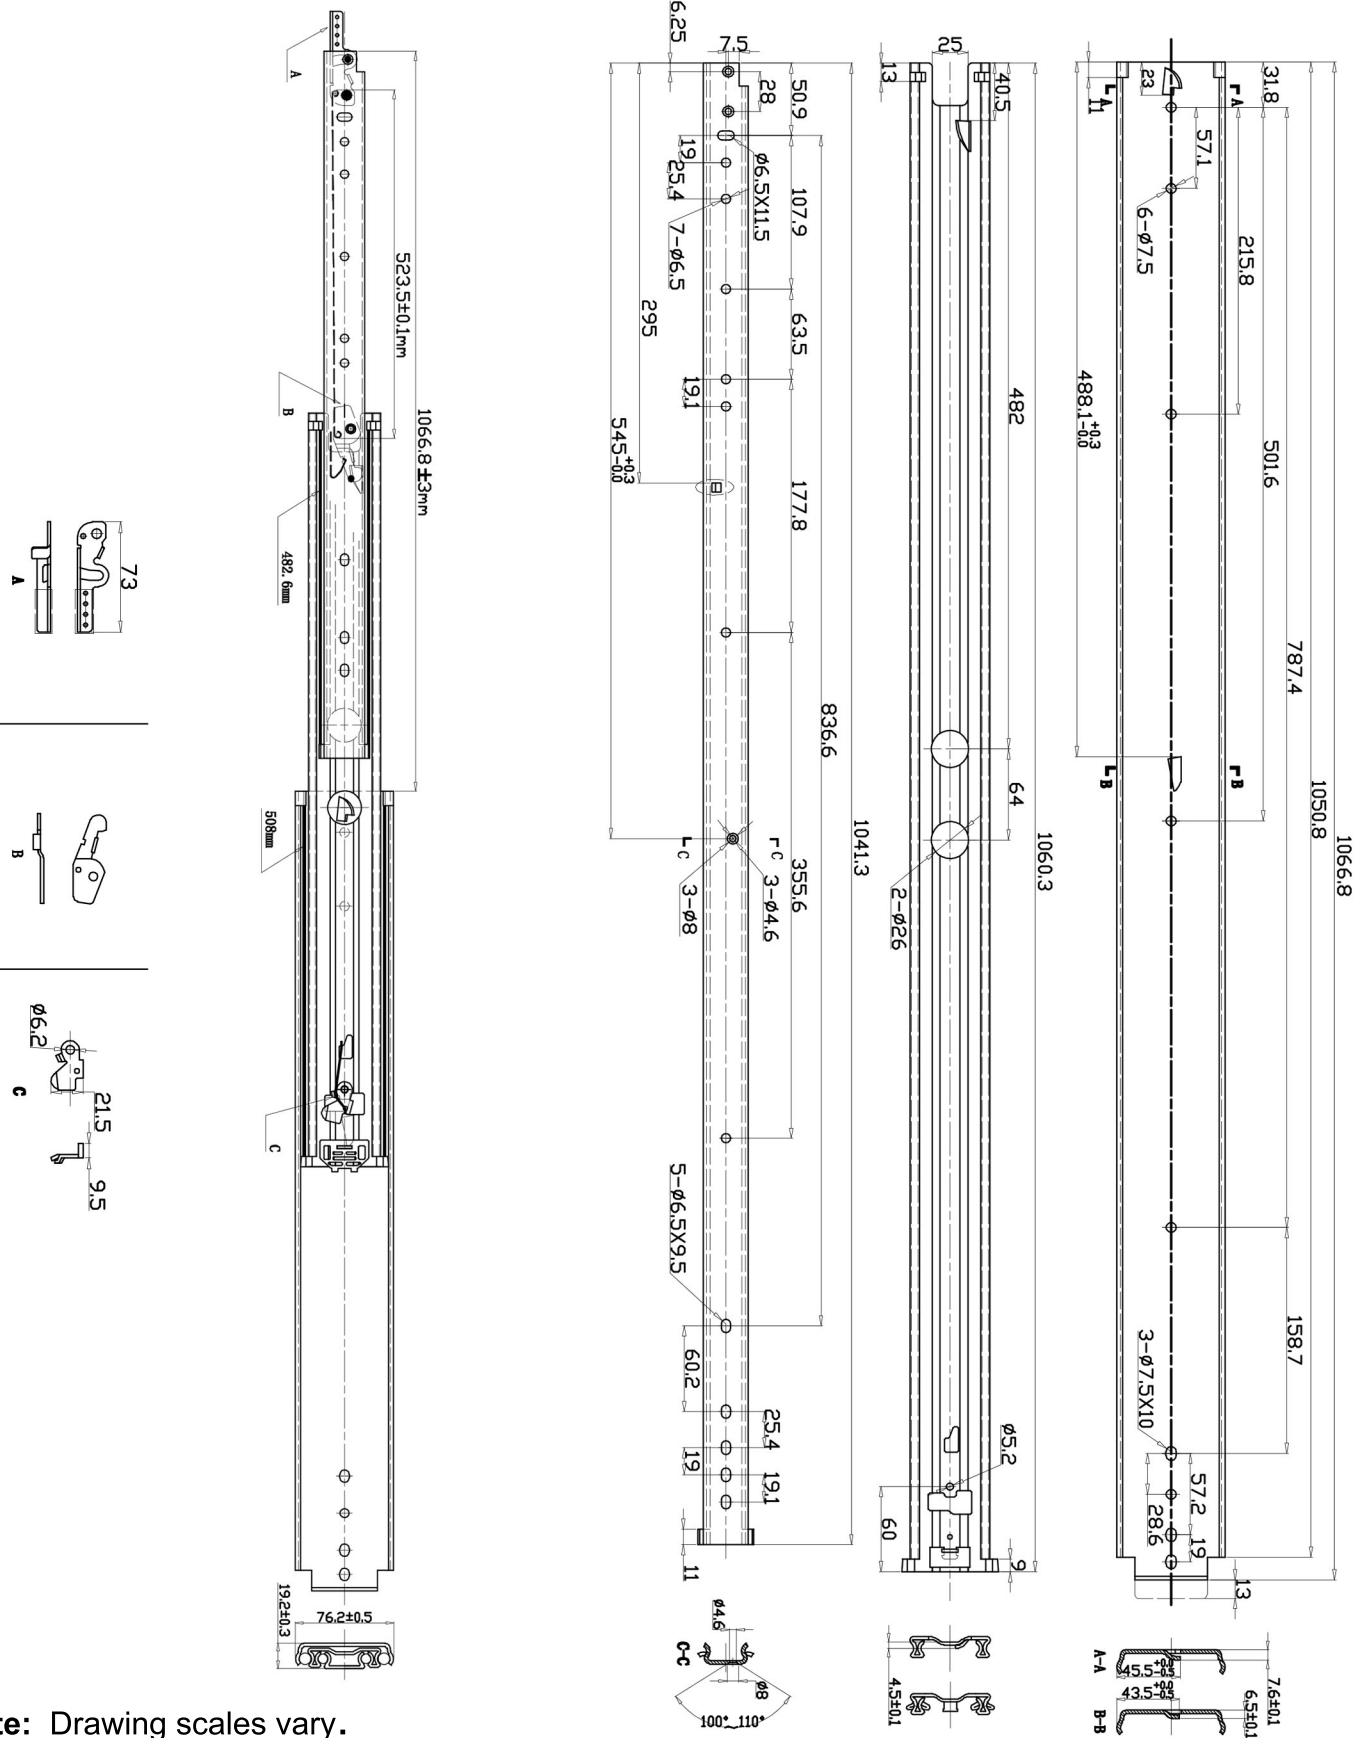

# 227KG DRAWER SLIDES (Locking) 1067mm

**Note:** Drawing scales vary.

# I.R.S.

**RUBBER  
HARDWARE  
TAPES  
SEALANTS**