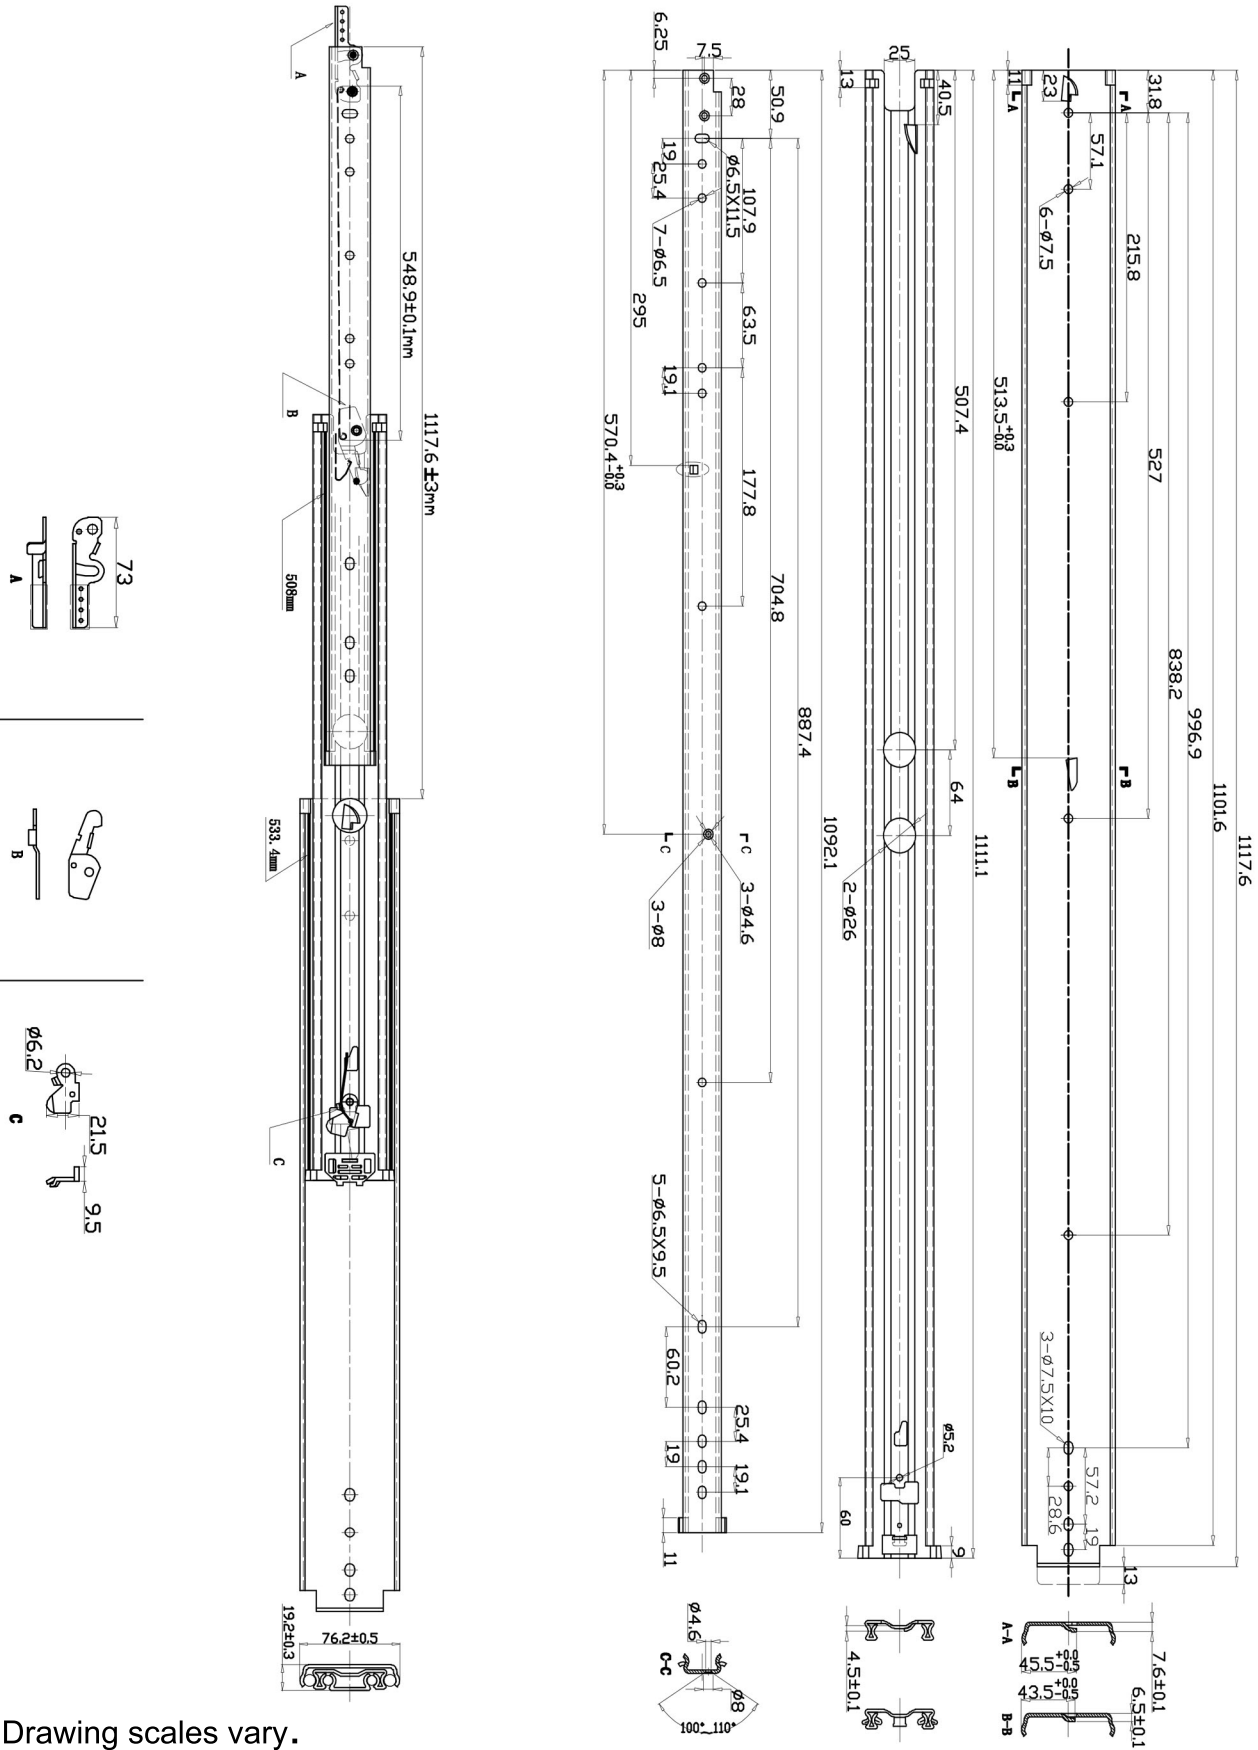

227KG DRAWER SLIDES (Locking) 1118mm

Note: Drawing scales vary.

FOR ENQUIRIES:

Call us on: 1300 767 567

WA Store: 102 Briggs Street Welshpool WA 6106

QLD Store: 2/17 Alexandra Place Murarrie QLD 4172

Email: websales@indrub.com.au

Web: www.indrub.com.au

I.R.S.

**RUBBER
HARDWARE
TAPES
SEALANTS**