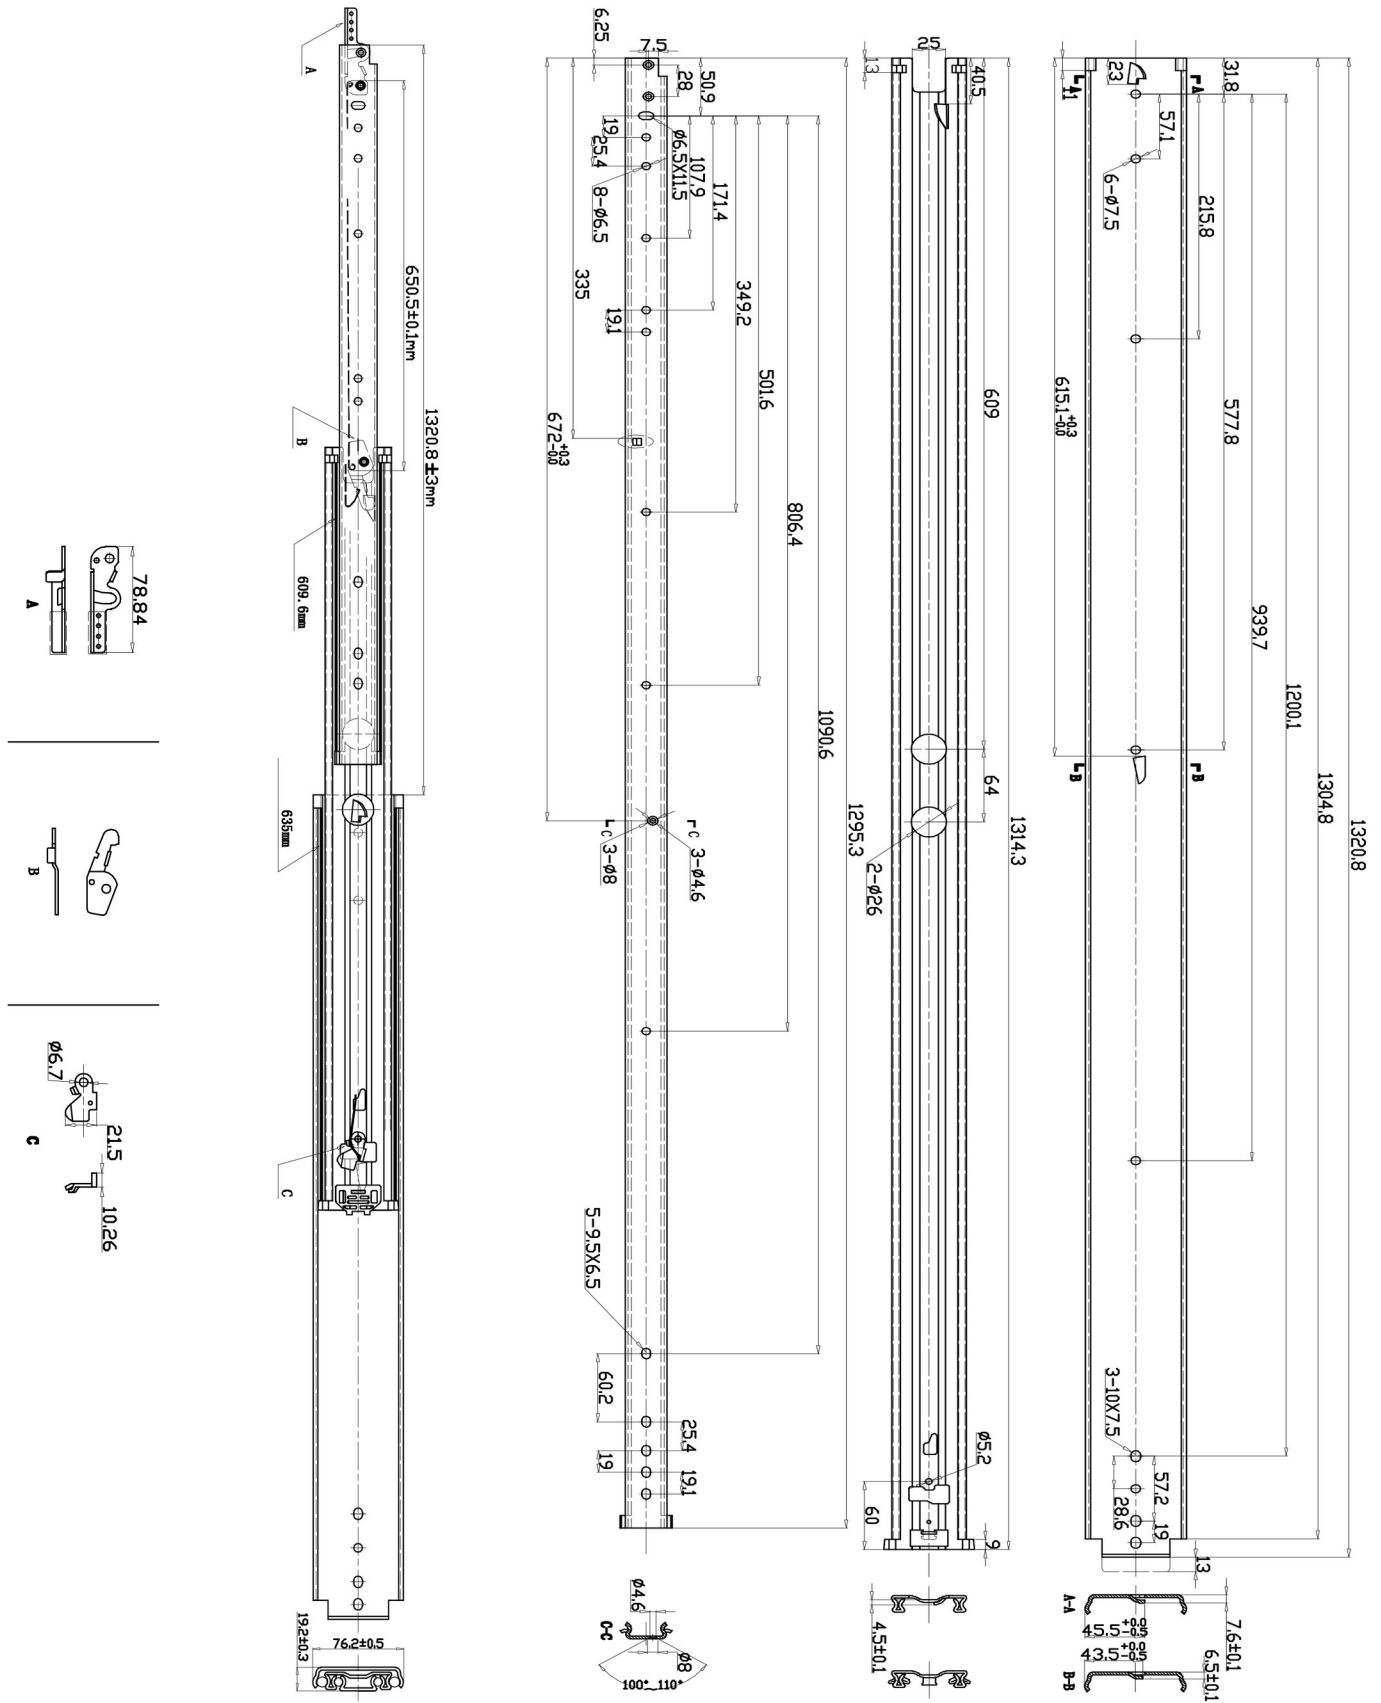

# 227KG DRAWER SLIDES (Locking) 1321mm

**Note:** Drawing scales vary.

# I.R.S.

**RUBBER  
HARDWARE  
TAPES  
SEALANTS**