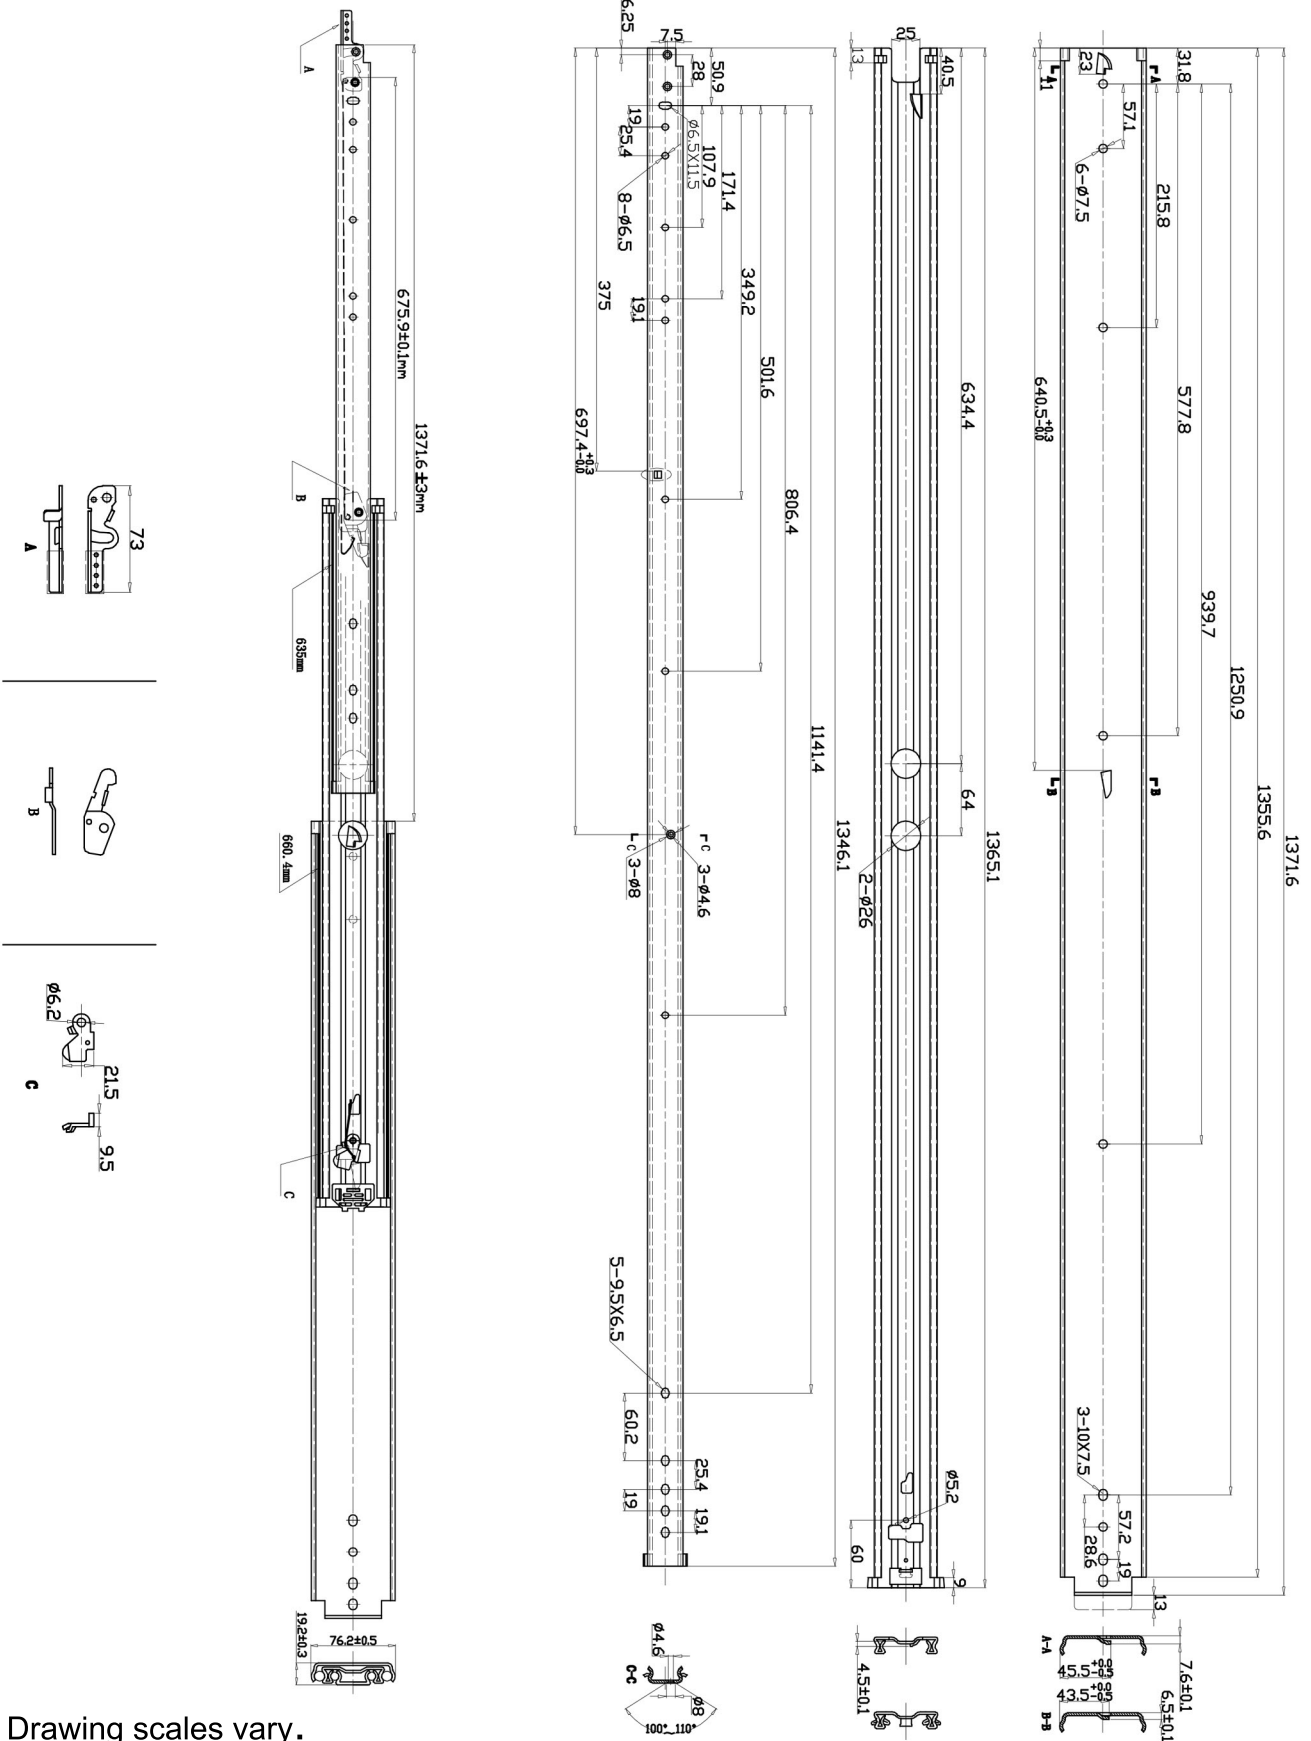

227KG DRAWER SLIDES (Locking) 1372mm

Note: Drawing scales vary.

FOR ENQUIRIES:

Call us on: 1300 767 567

WA Store: 102 Briggs Street Welshpool WA 6106

QLD Store: 2/17 Alexandra Place Murarie QLD 4172

Email: websales@indrub.com.au