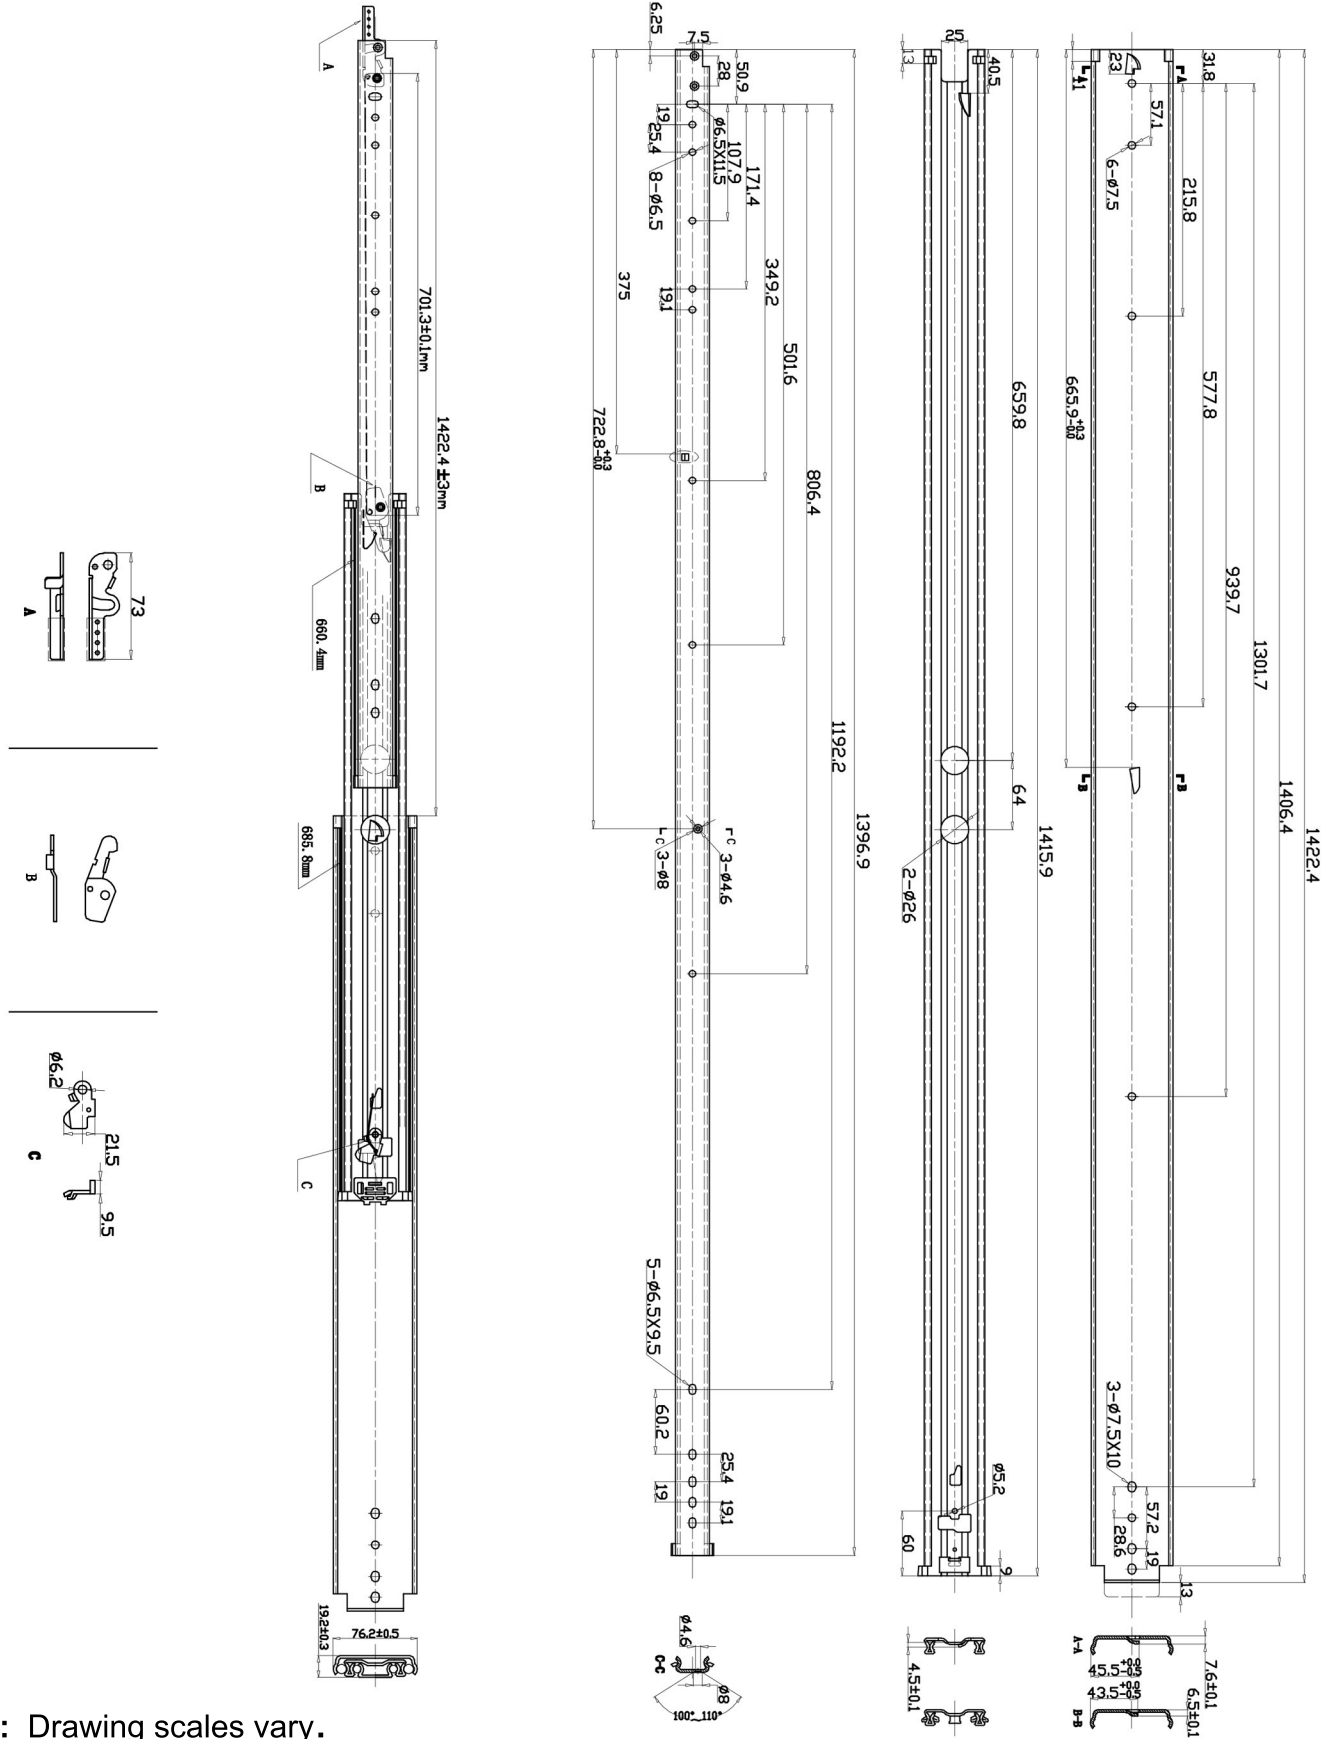

227KG DRAWER SLIDES (Locking) 1425mm

Note: Drawing scales vary.

FOR ENQUIRIES:

Call us on: 1300 767 567
 WA Store: 102 Briggs Street Welshpool WA 6106
 QLD Store: 2/17 Alexandra Place Murarrie QLD 4172
 Email: websales@indrub.com.au
 Web: www.indrub.com.au

I.R.S.

**RUBBER
 HARDWARE
 TAPES
 SEALANTS**