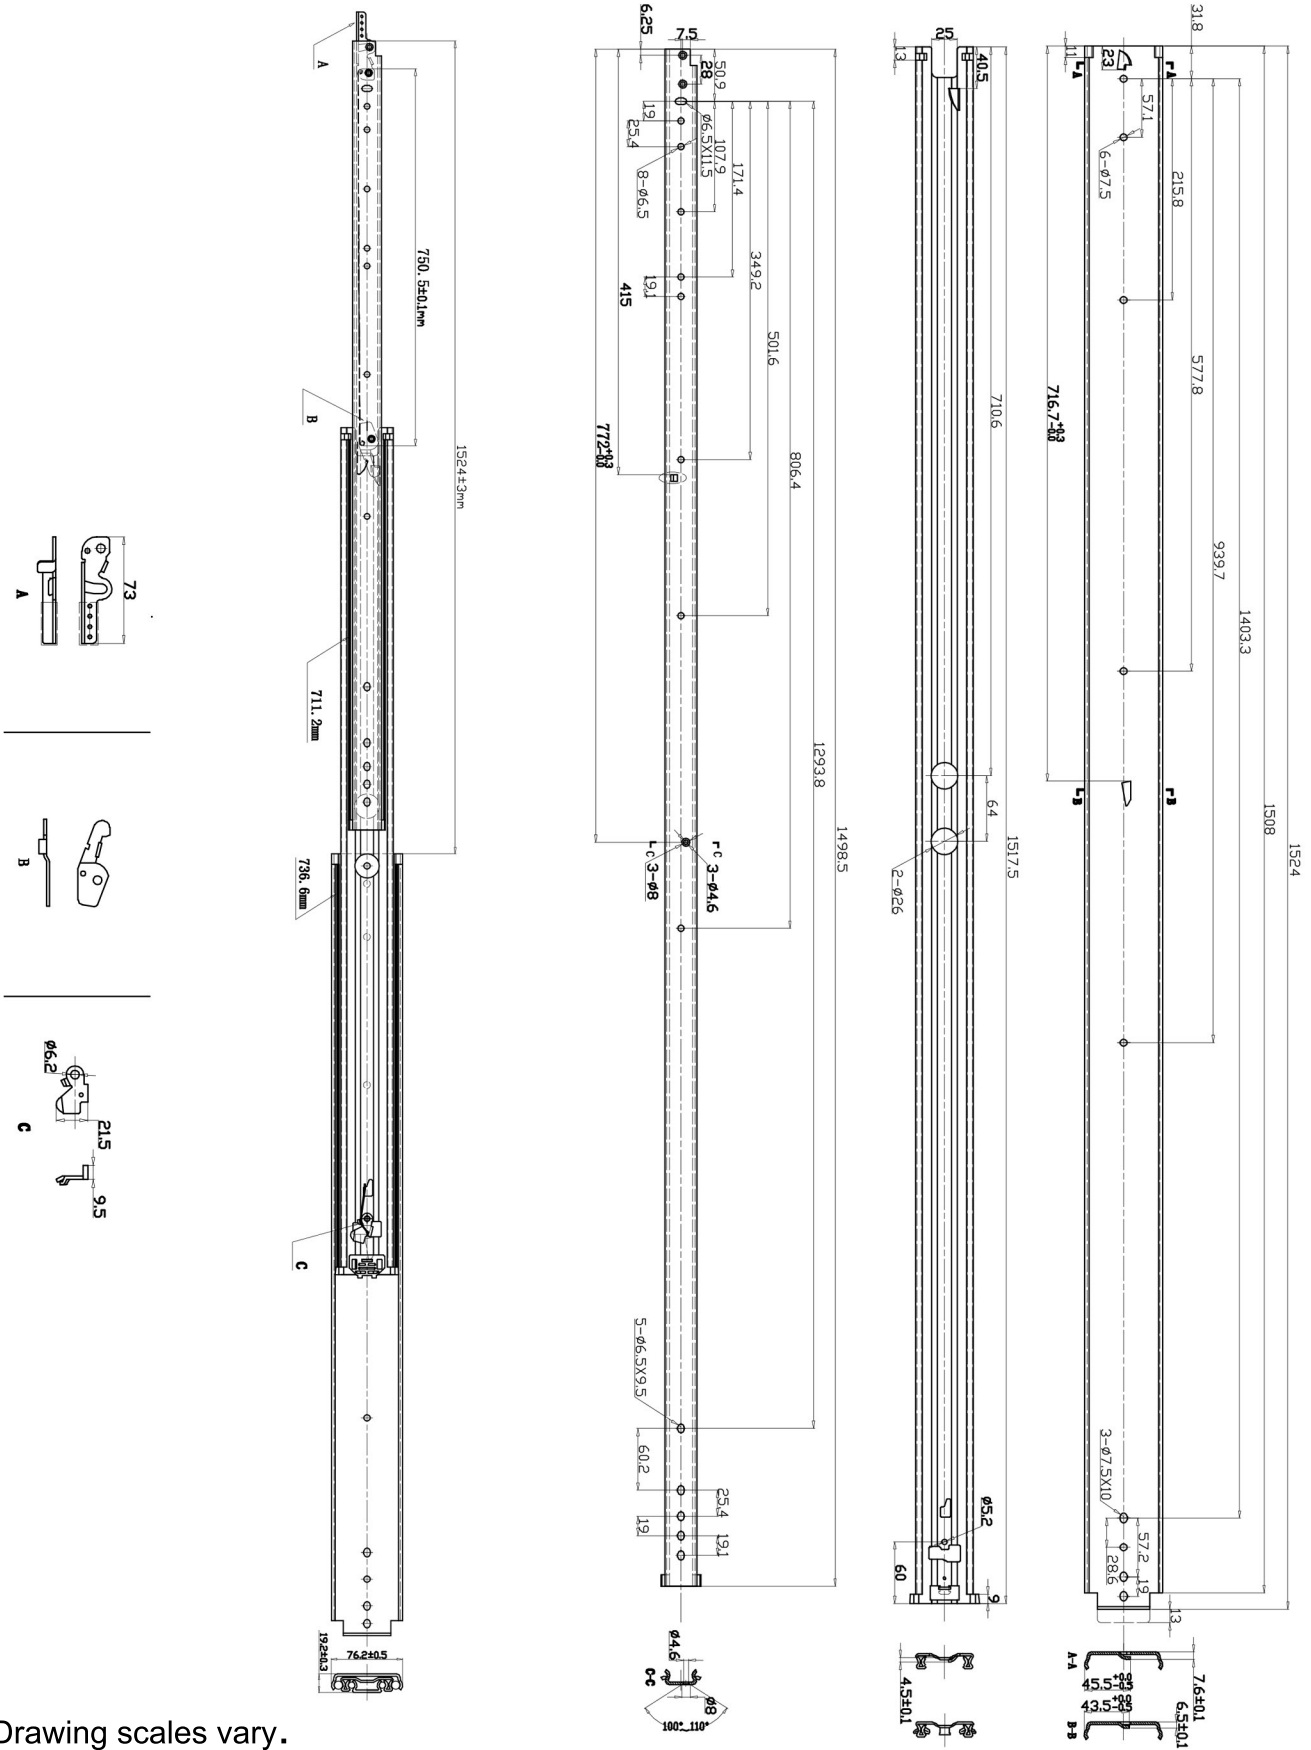

227KG DRAWER SLIDES (Locking) 1524mm

Note: Drawing scales vary.

FOR ENQUIRIES:

Call us on: 1300 767 567

WA Store: 102 Briggs Street Welshpool WA 6106

QLD Store: 2/17 Alexandra Place Murarrie QLD 4172

Email: websales@indrub.com.au

Web: www.indrub.com.au

I.R.S.

**RUBBER
HARDWARE
TAPES
SEALANTS**