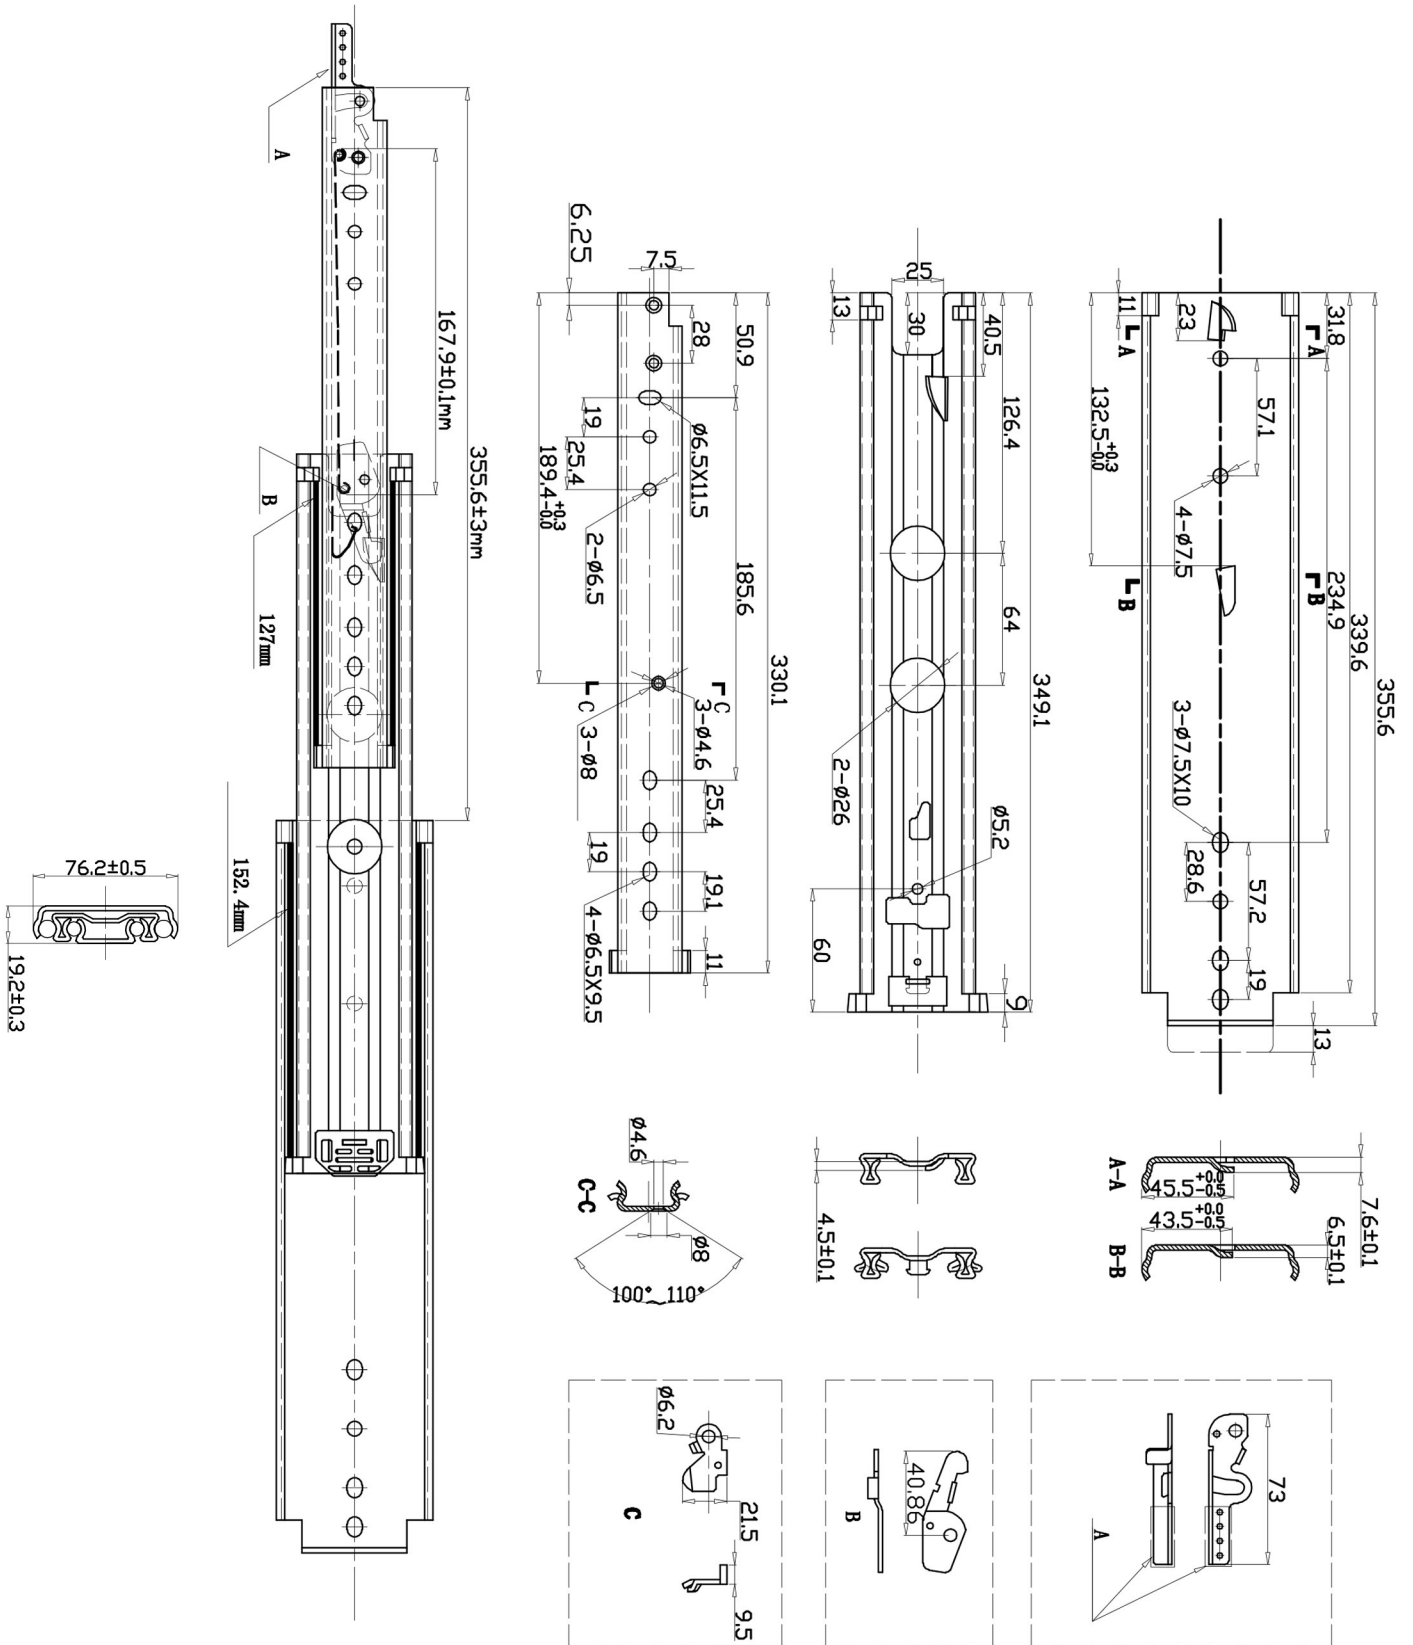

227KG DRAWER SLIDES (Locking) 355mm

Note: Drawing scales vary.

FOR ENQUIRIES:

Call us on: 1300 767 567

WA Store: 102 Briggs Street Welshpool WA 6106

QLD Store: 2/17 Alexandra Place Murarrie QLD 4172

Email: websales@indrub.com.au