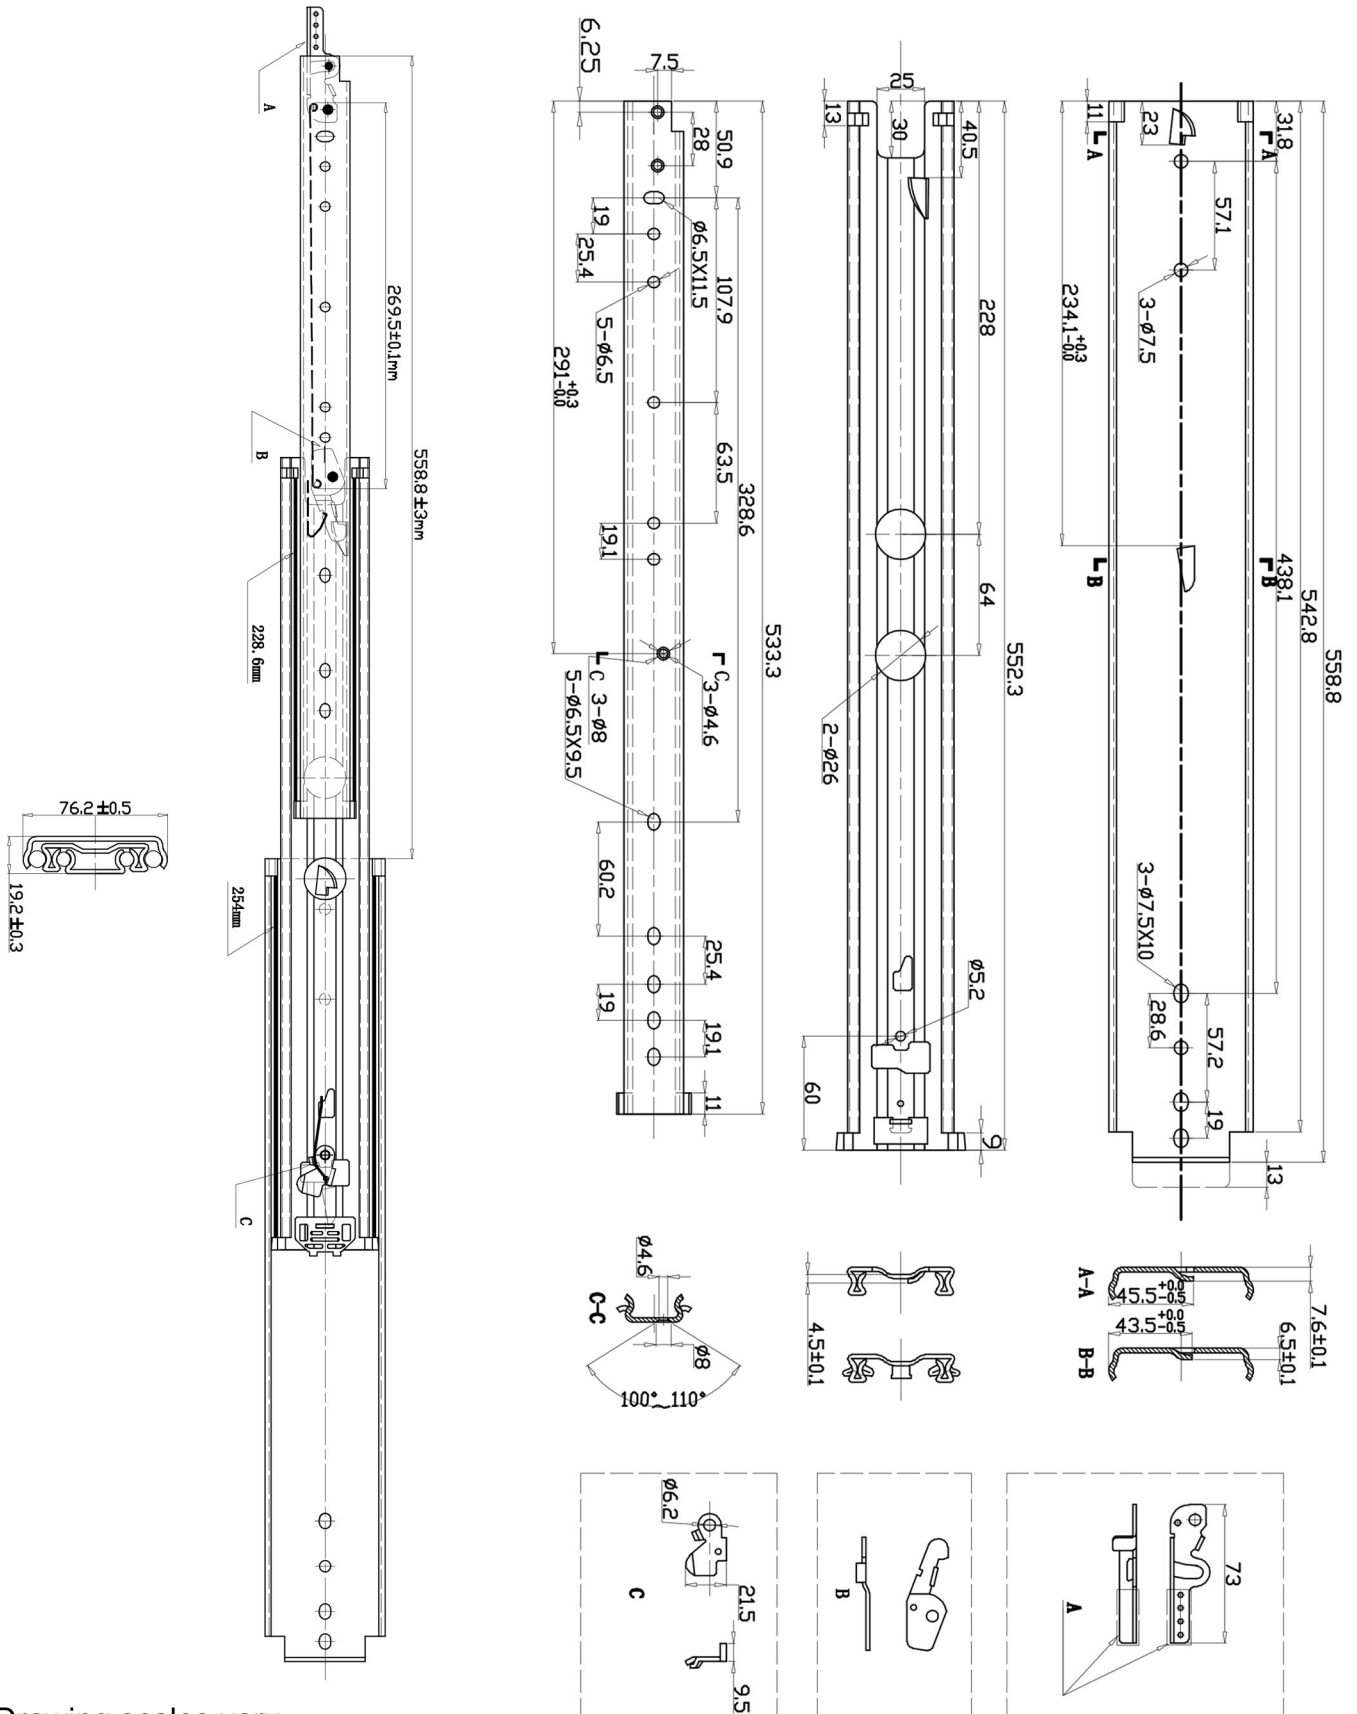

# 227KG DRAWER SLIDES (Locking) 559mm

**Note:** Drawing scales vary.