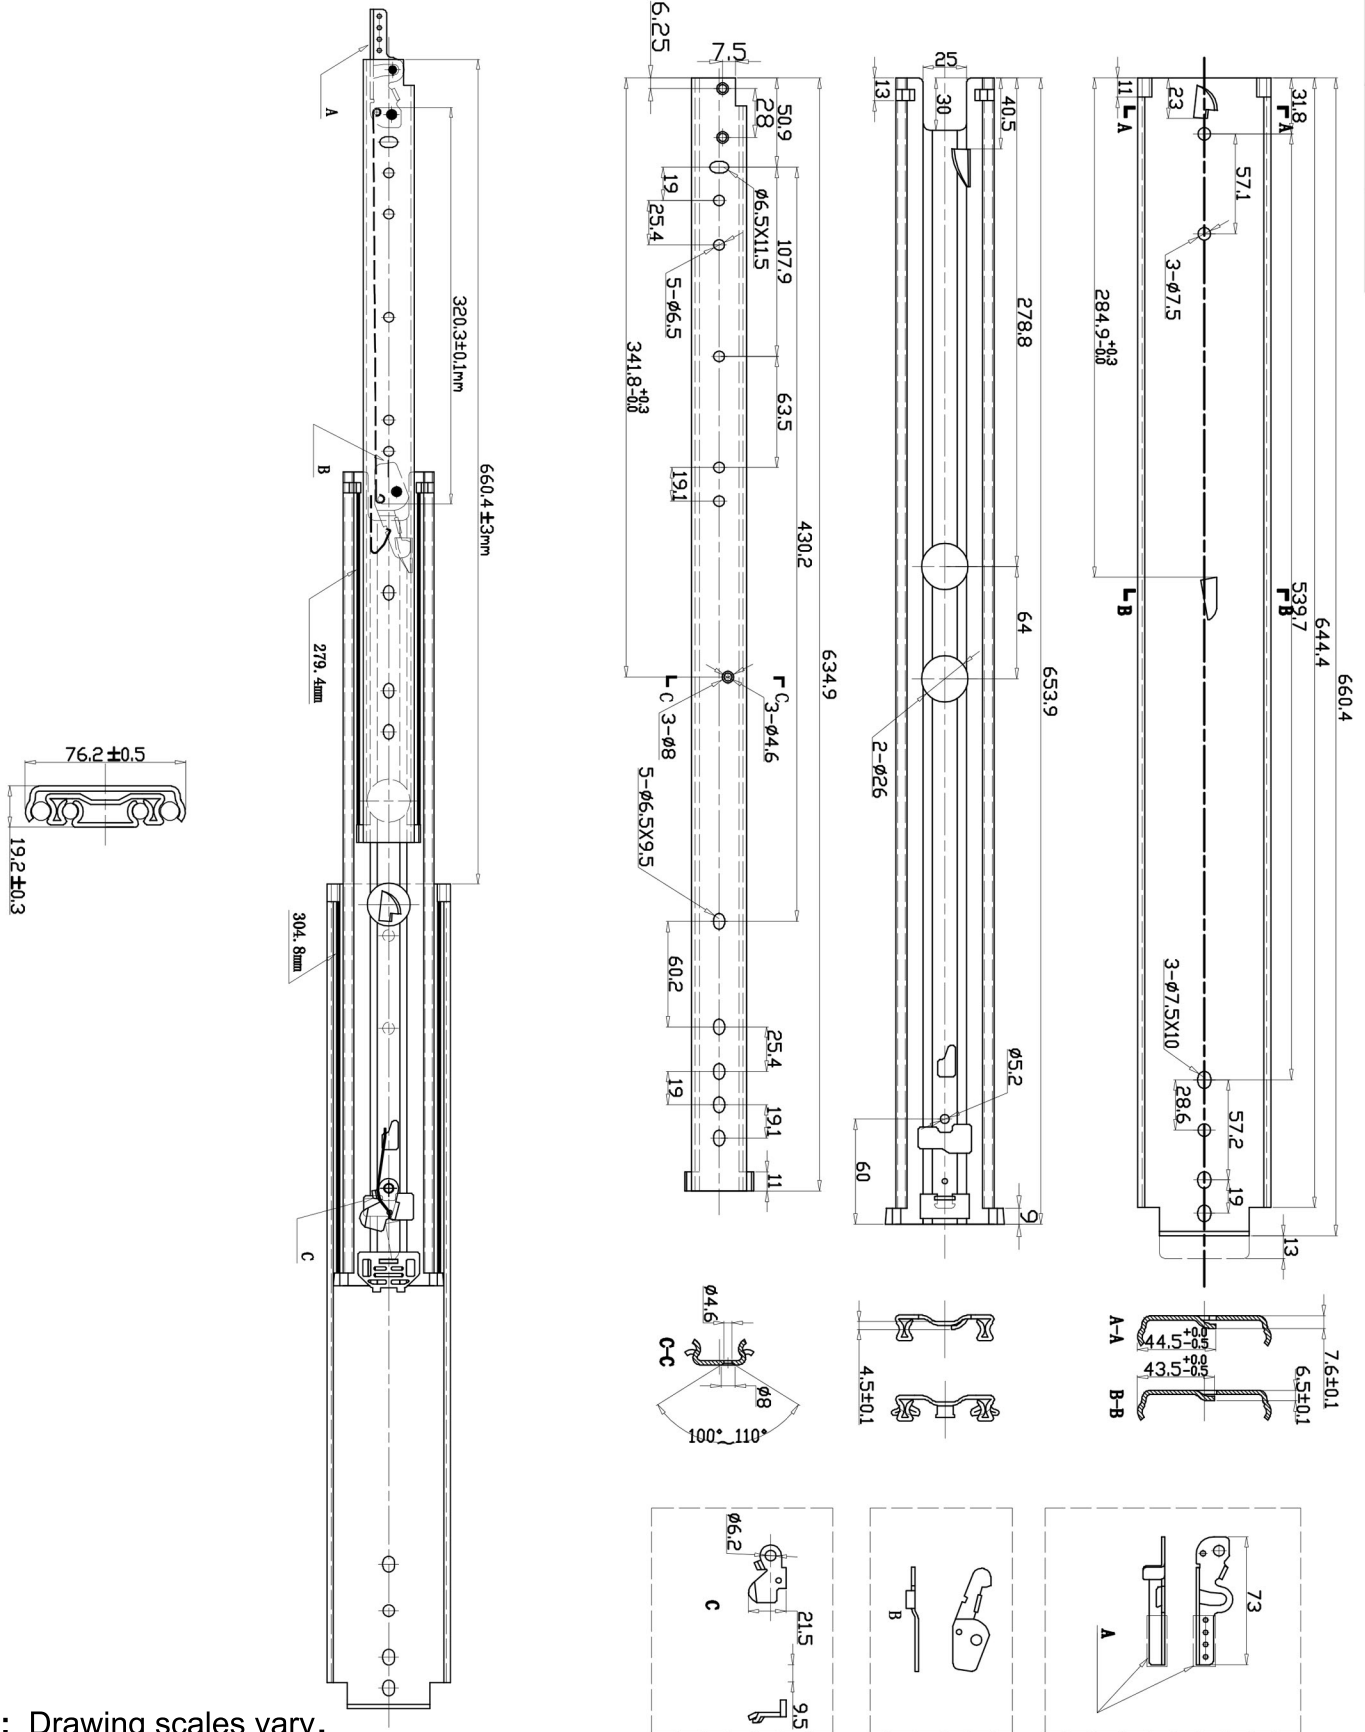

# 227KG DRAWER SLIDES (Locking) 661mm

**Note:** Drawing scales vary.

FOR ENQUIRIES:

Call us on: 1300 767 567

WA Store: 102 Briggs Street Welshpool WA 6106

QLD Store: 2/17 Alexandra Place Murarie QLD 4172

Email: [websales@indrub.com.au](mailto:websales@indrub.com.au)