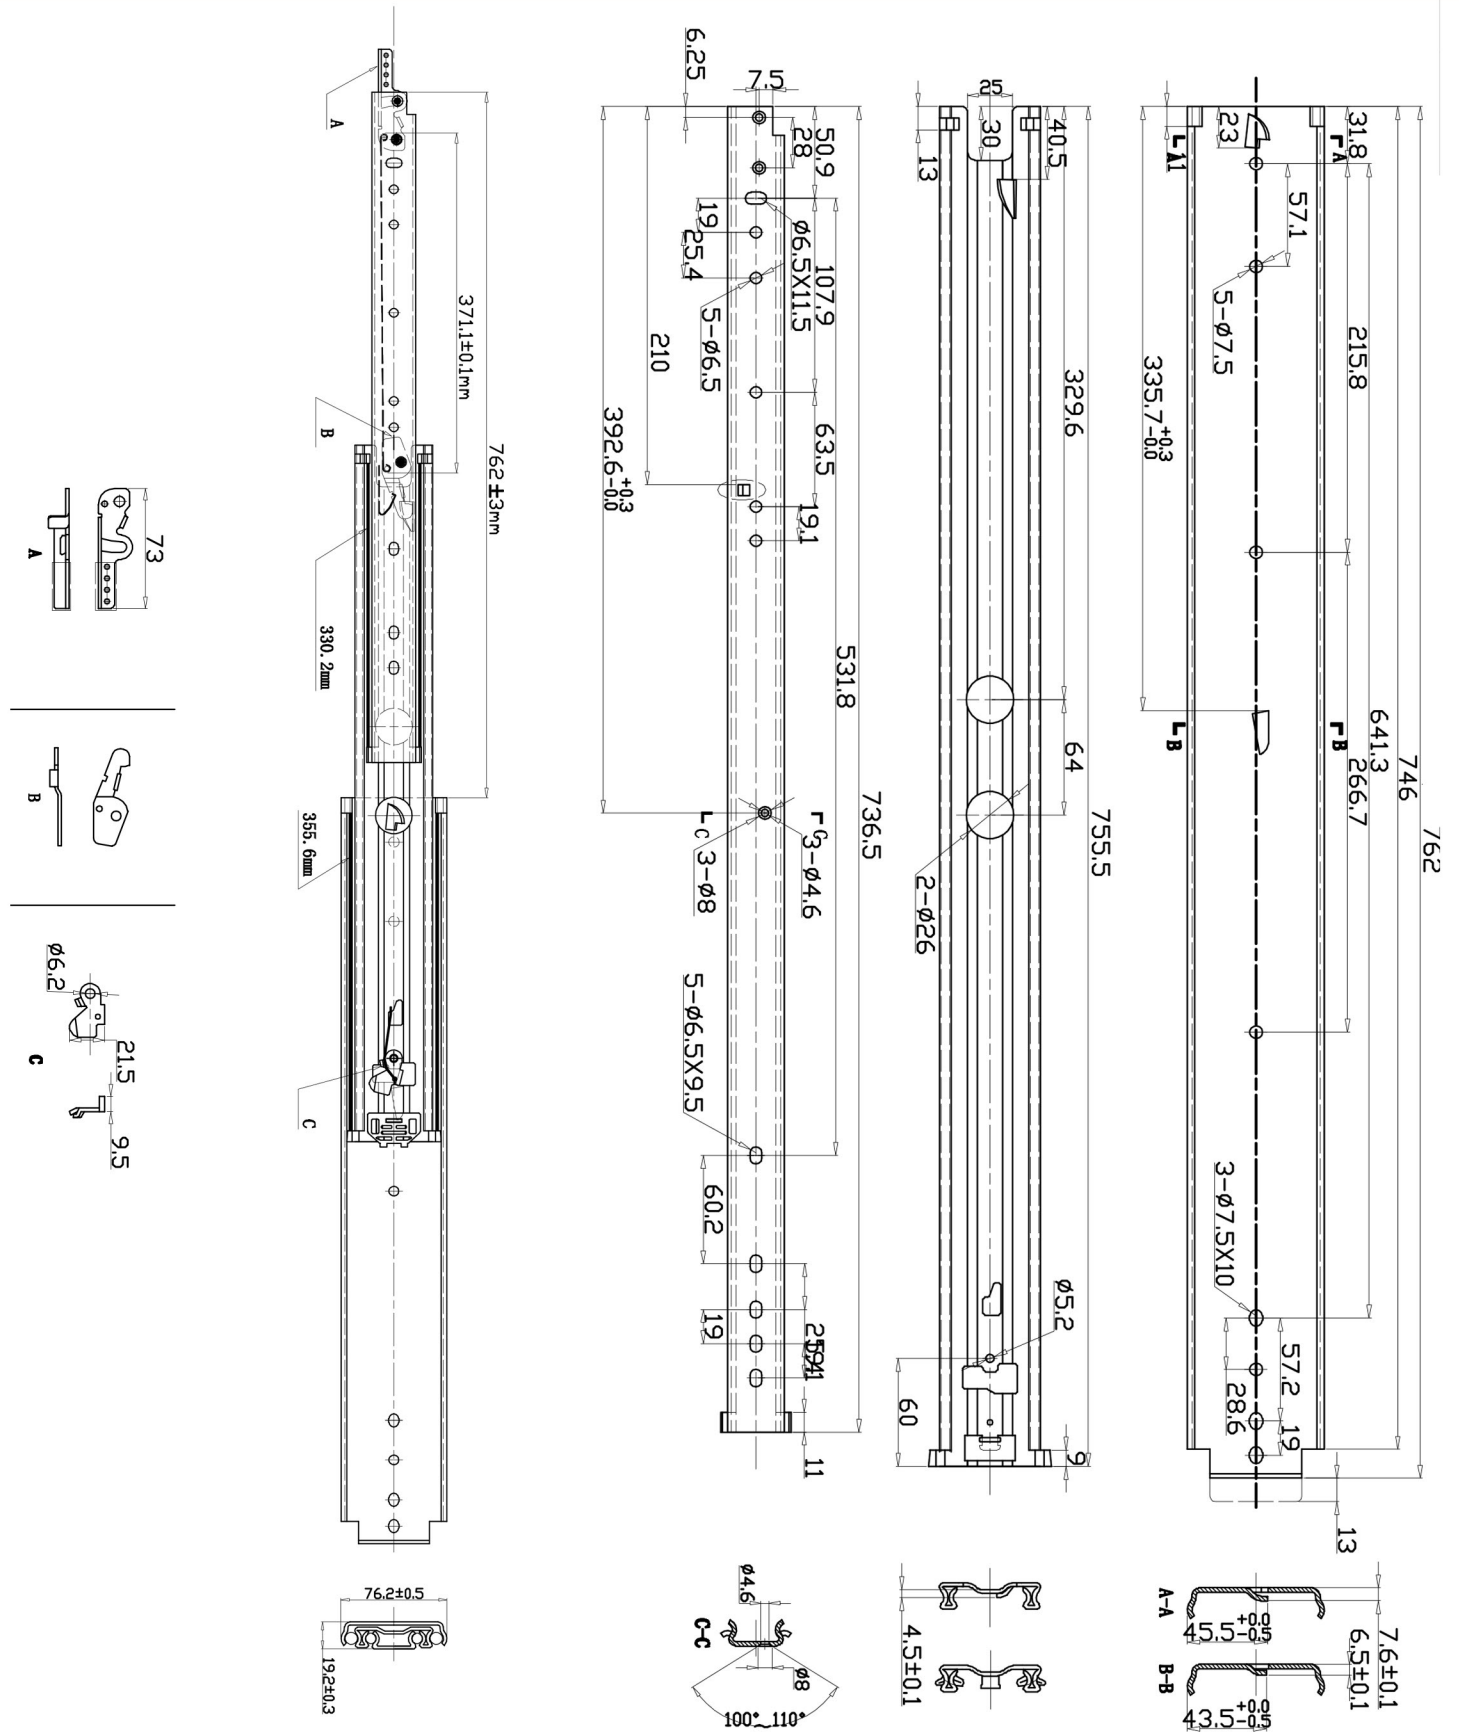

227KG DRAWER SLIDES (Locking) 762mm

Note: Drawing scales vary.

FOR ENQUIRIES:

Call us on: 1300 767 567

WA Store: 102 Briggs Street Welshpool WA 6106

QLD Store: 2/17 Alexandra Place Murarrie QLD 4172

Email: websales@indrub.com.au