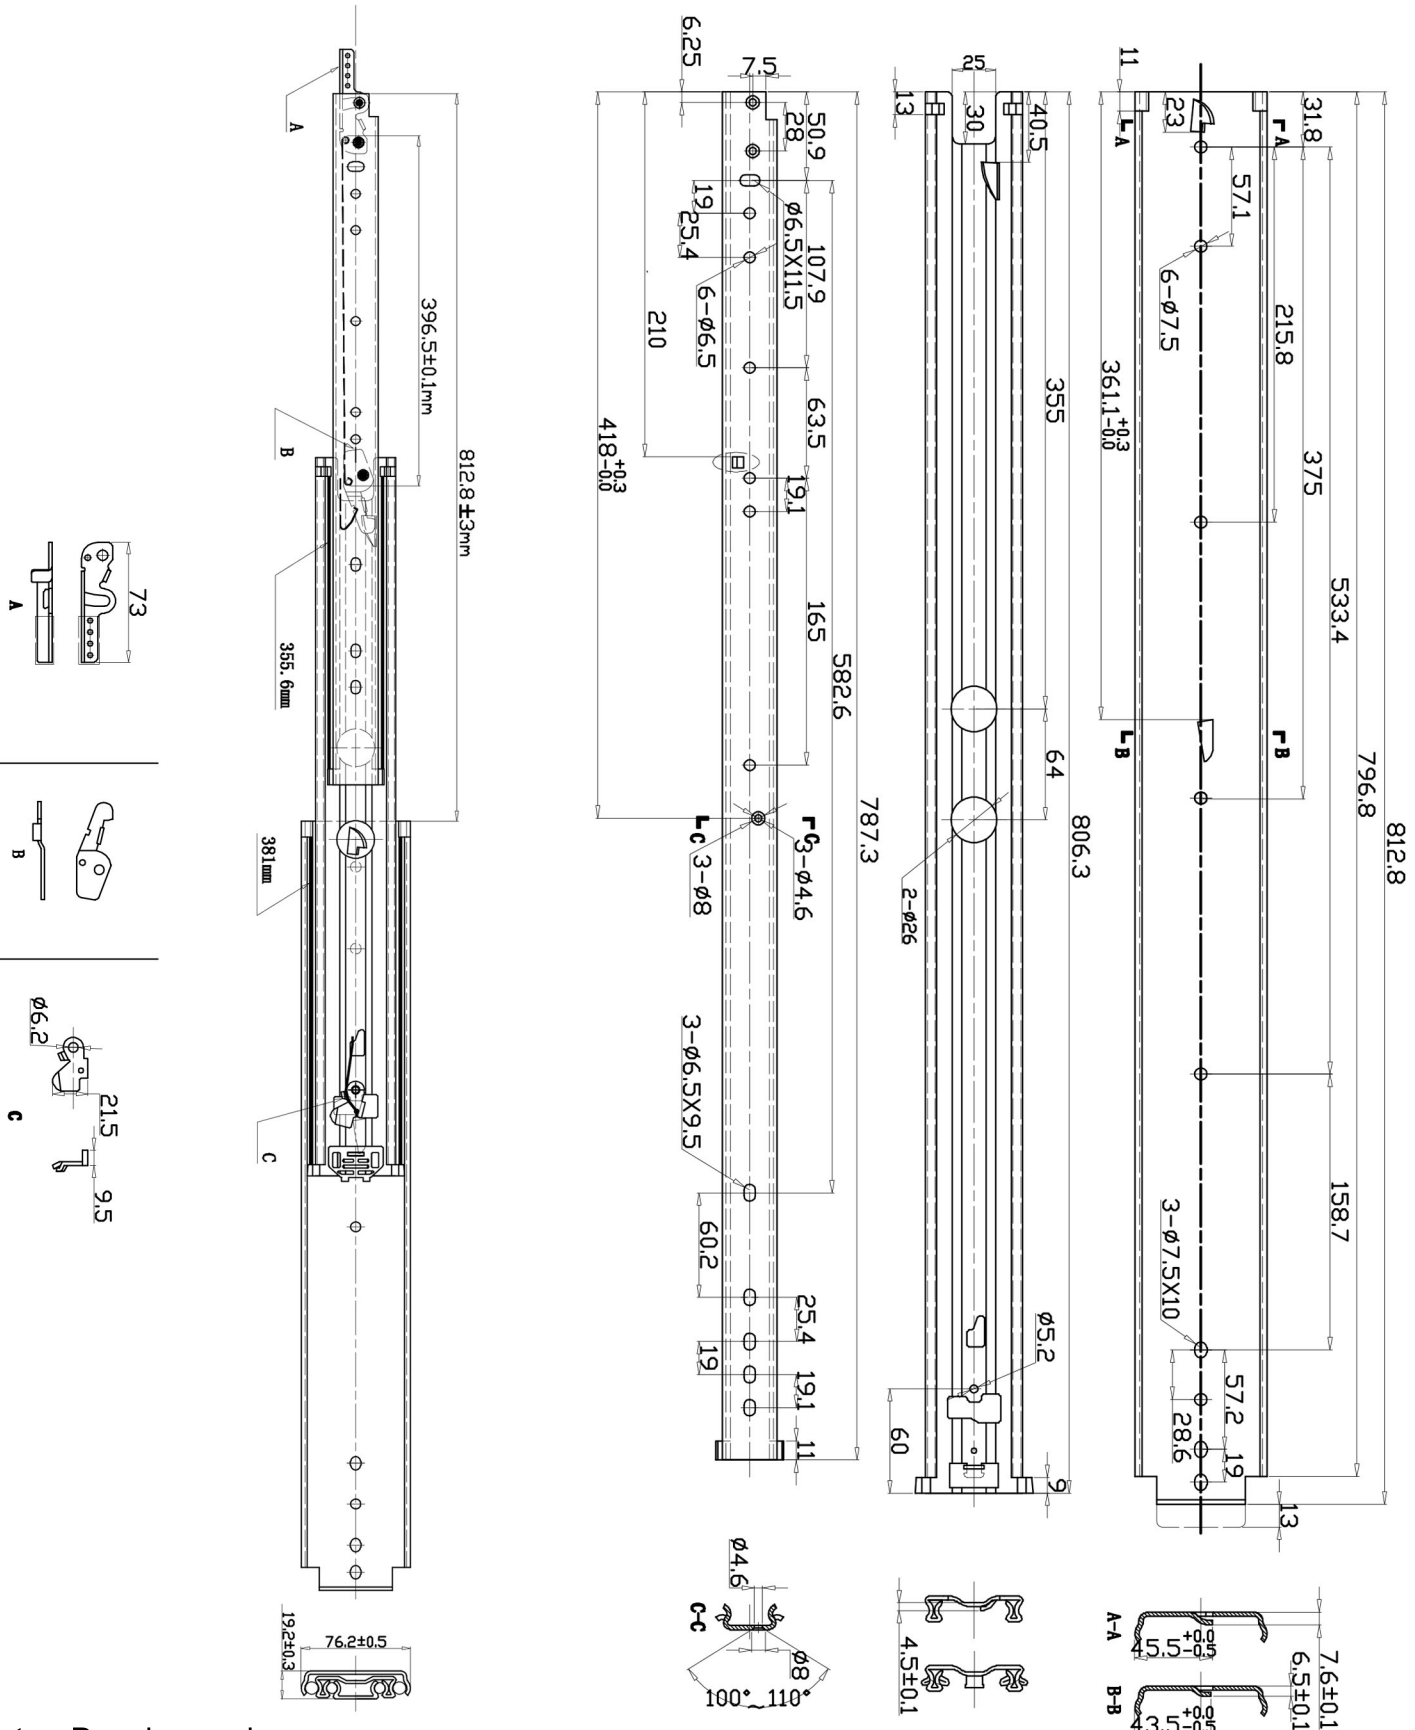

# 227KG DRAWER SLIDES (Locking) 813mm

**Note:** Drawing scales vary.