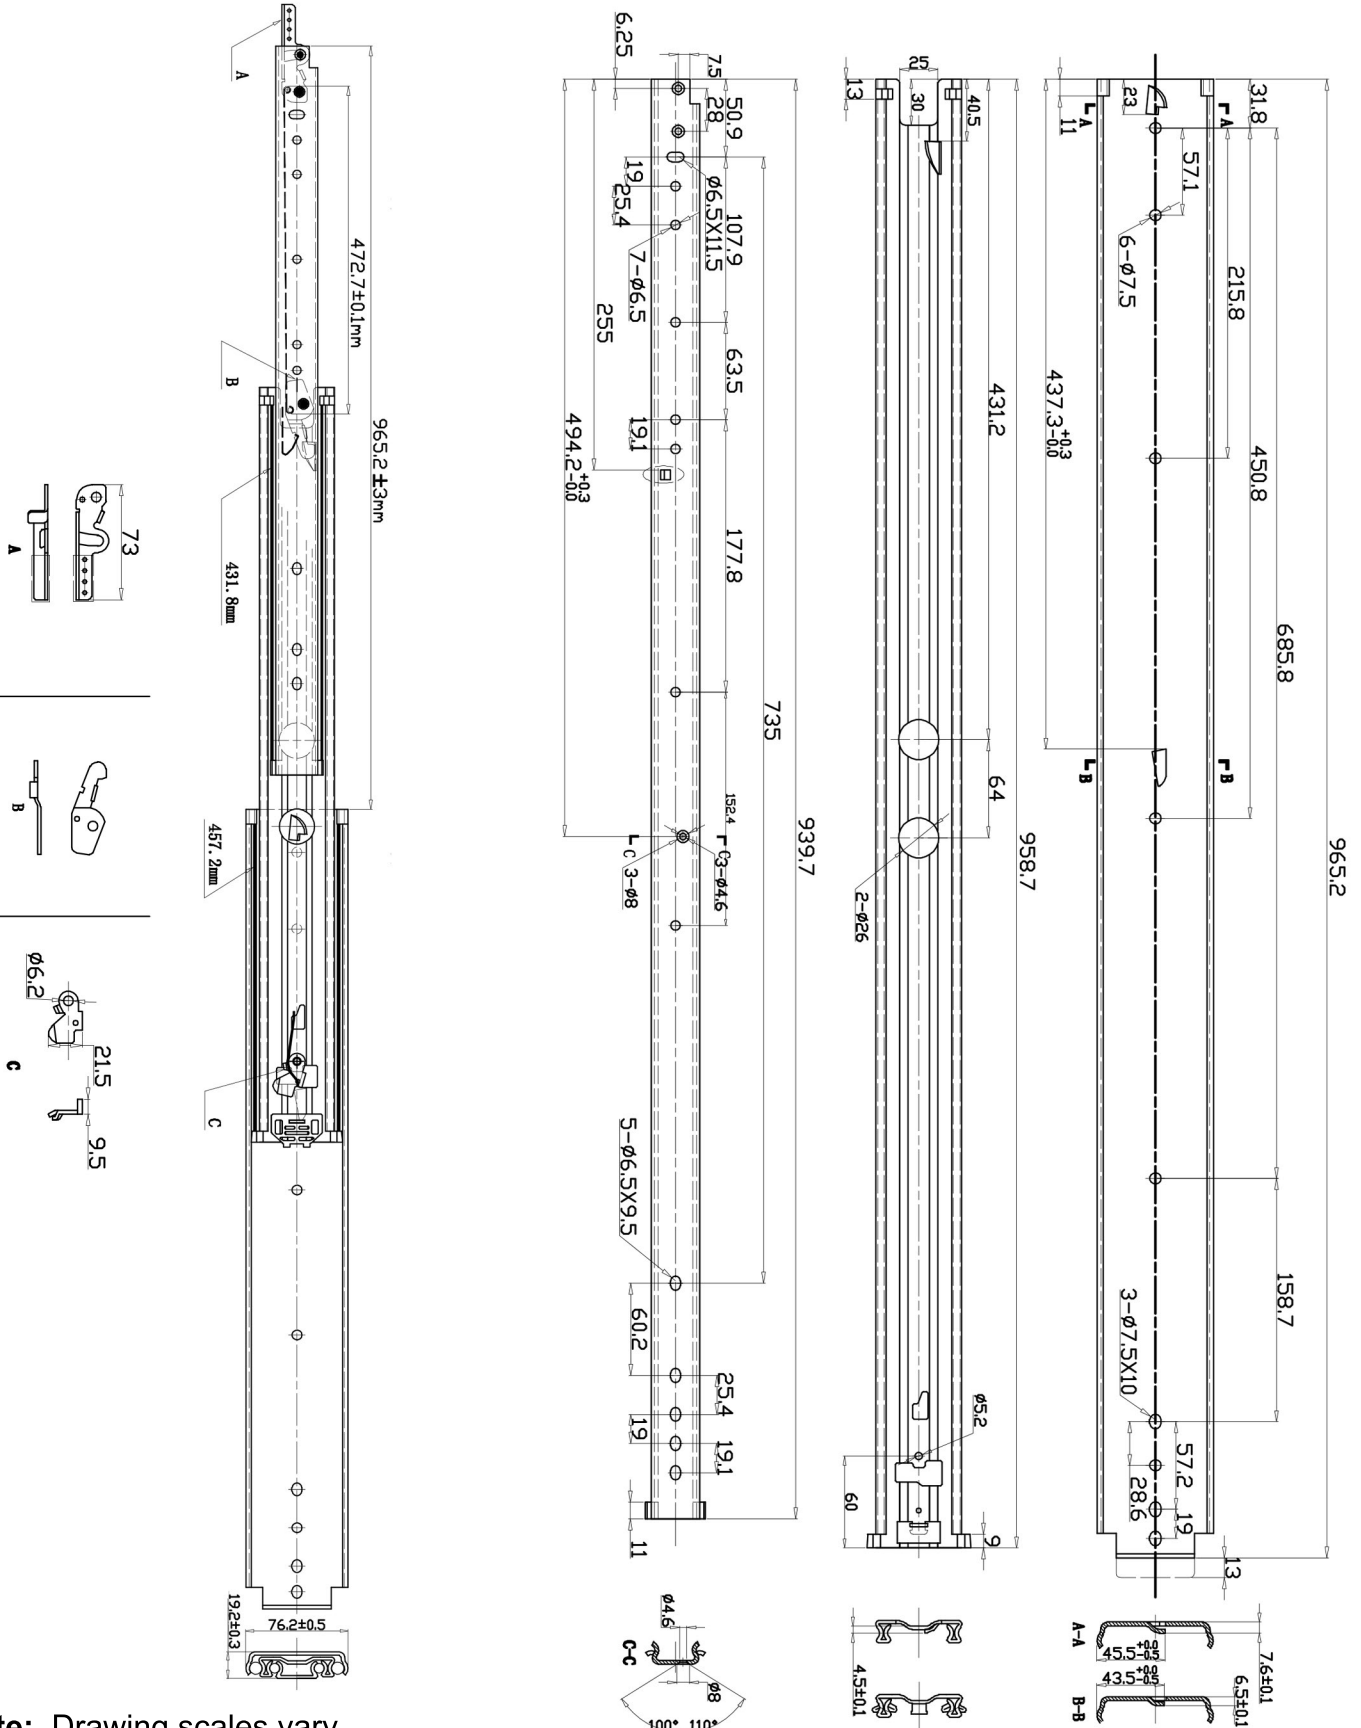

# 227KG DRAWER SLIDES (Locking) 966mm

**Note:** Drawing scales vary.

# I.R.S.

**RUBBER  
HARDWARE  
TAPES  
SEALANTS**