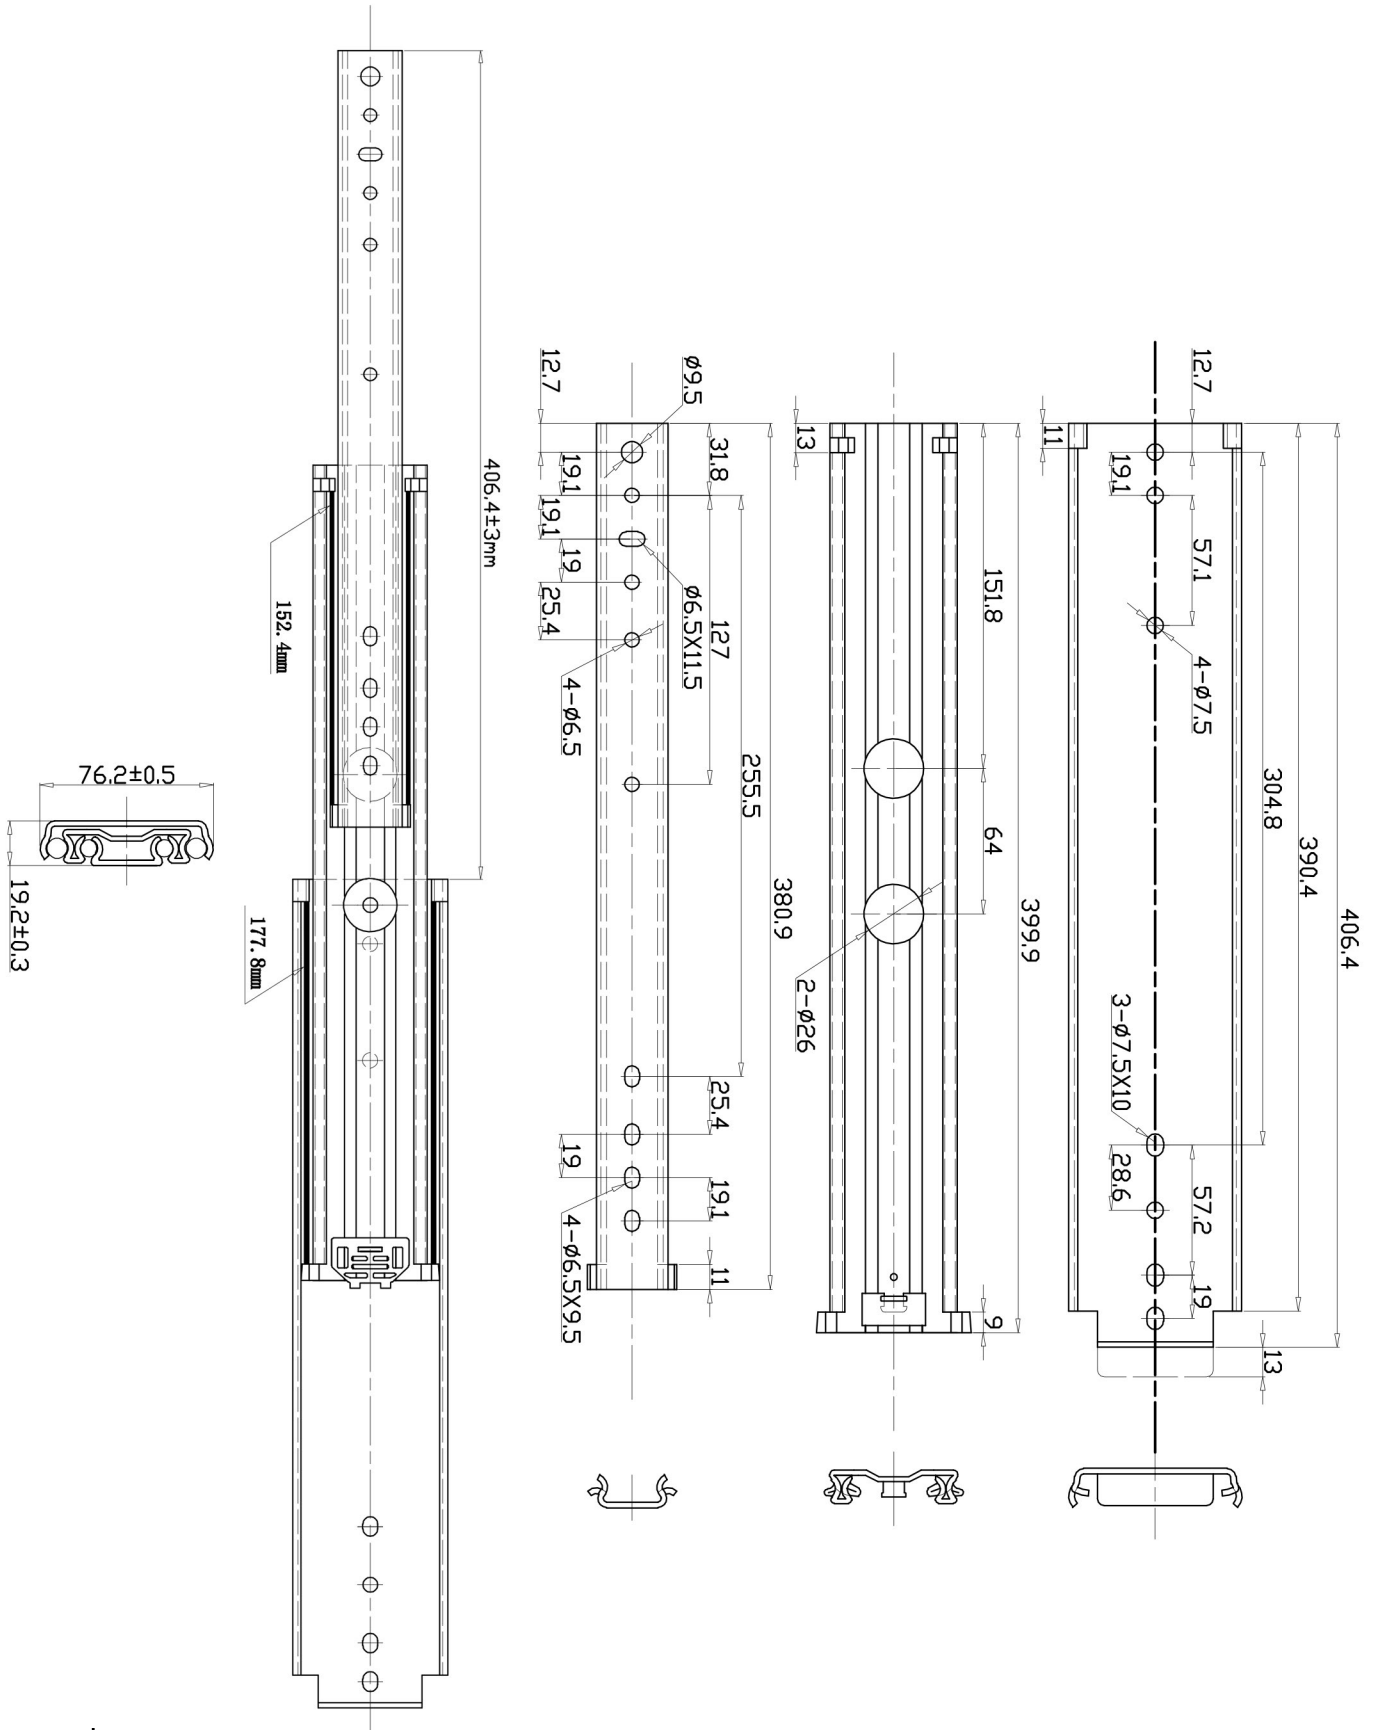

227KG DRAWER SLIDES (Non locking) 406mm

Note:
Drawing scales vary.

FOR ENQUIRIES:

Call us on: 1300 767 567

WA Store: 102 Briggs Street Welshpool WA 6106

QLD Store: 2/17 Alexandra Place Murarrie QLD 4172

Email: websales@indrub.com.au