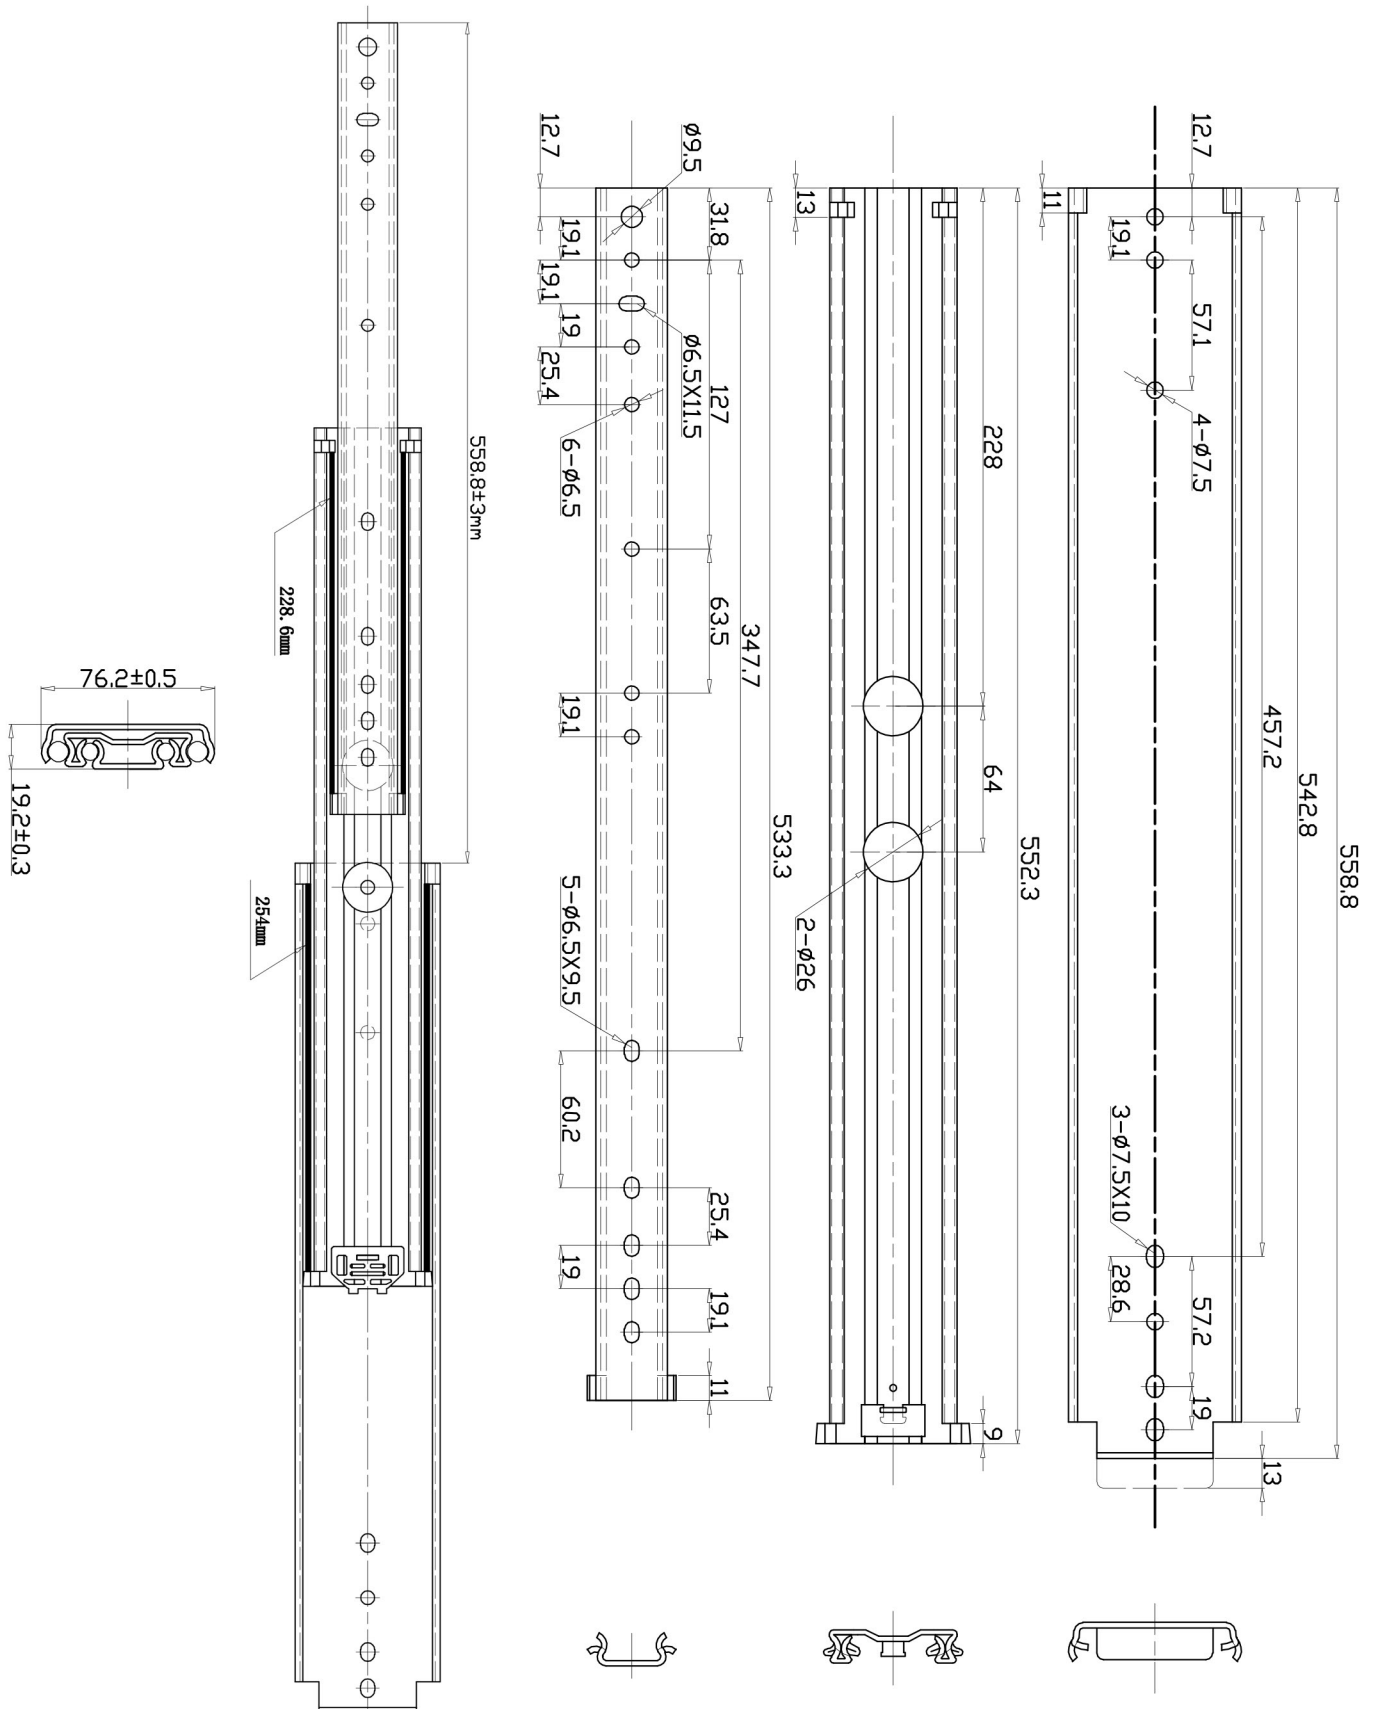

227KG DRAWER SLIDES (Non locking) 559mm

Note:
Drawing scales vary.

FOR ENQUIRIES:

Call us on: 1300 767 567

WA Store: 102 Briggs Street Welshpool WA 6106

QLD Store: 2/17 Alexandra Place Murarie QLD 4172

Email: websales@indrub.com.au

Web: www.indrub.com.au

I.R.S.

**RUBBER
HARDWARE
TAPES
SEALANTS**