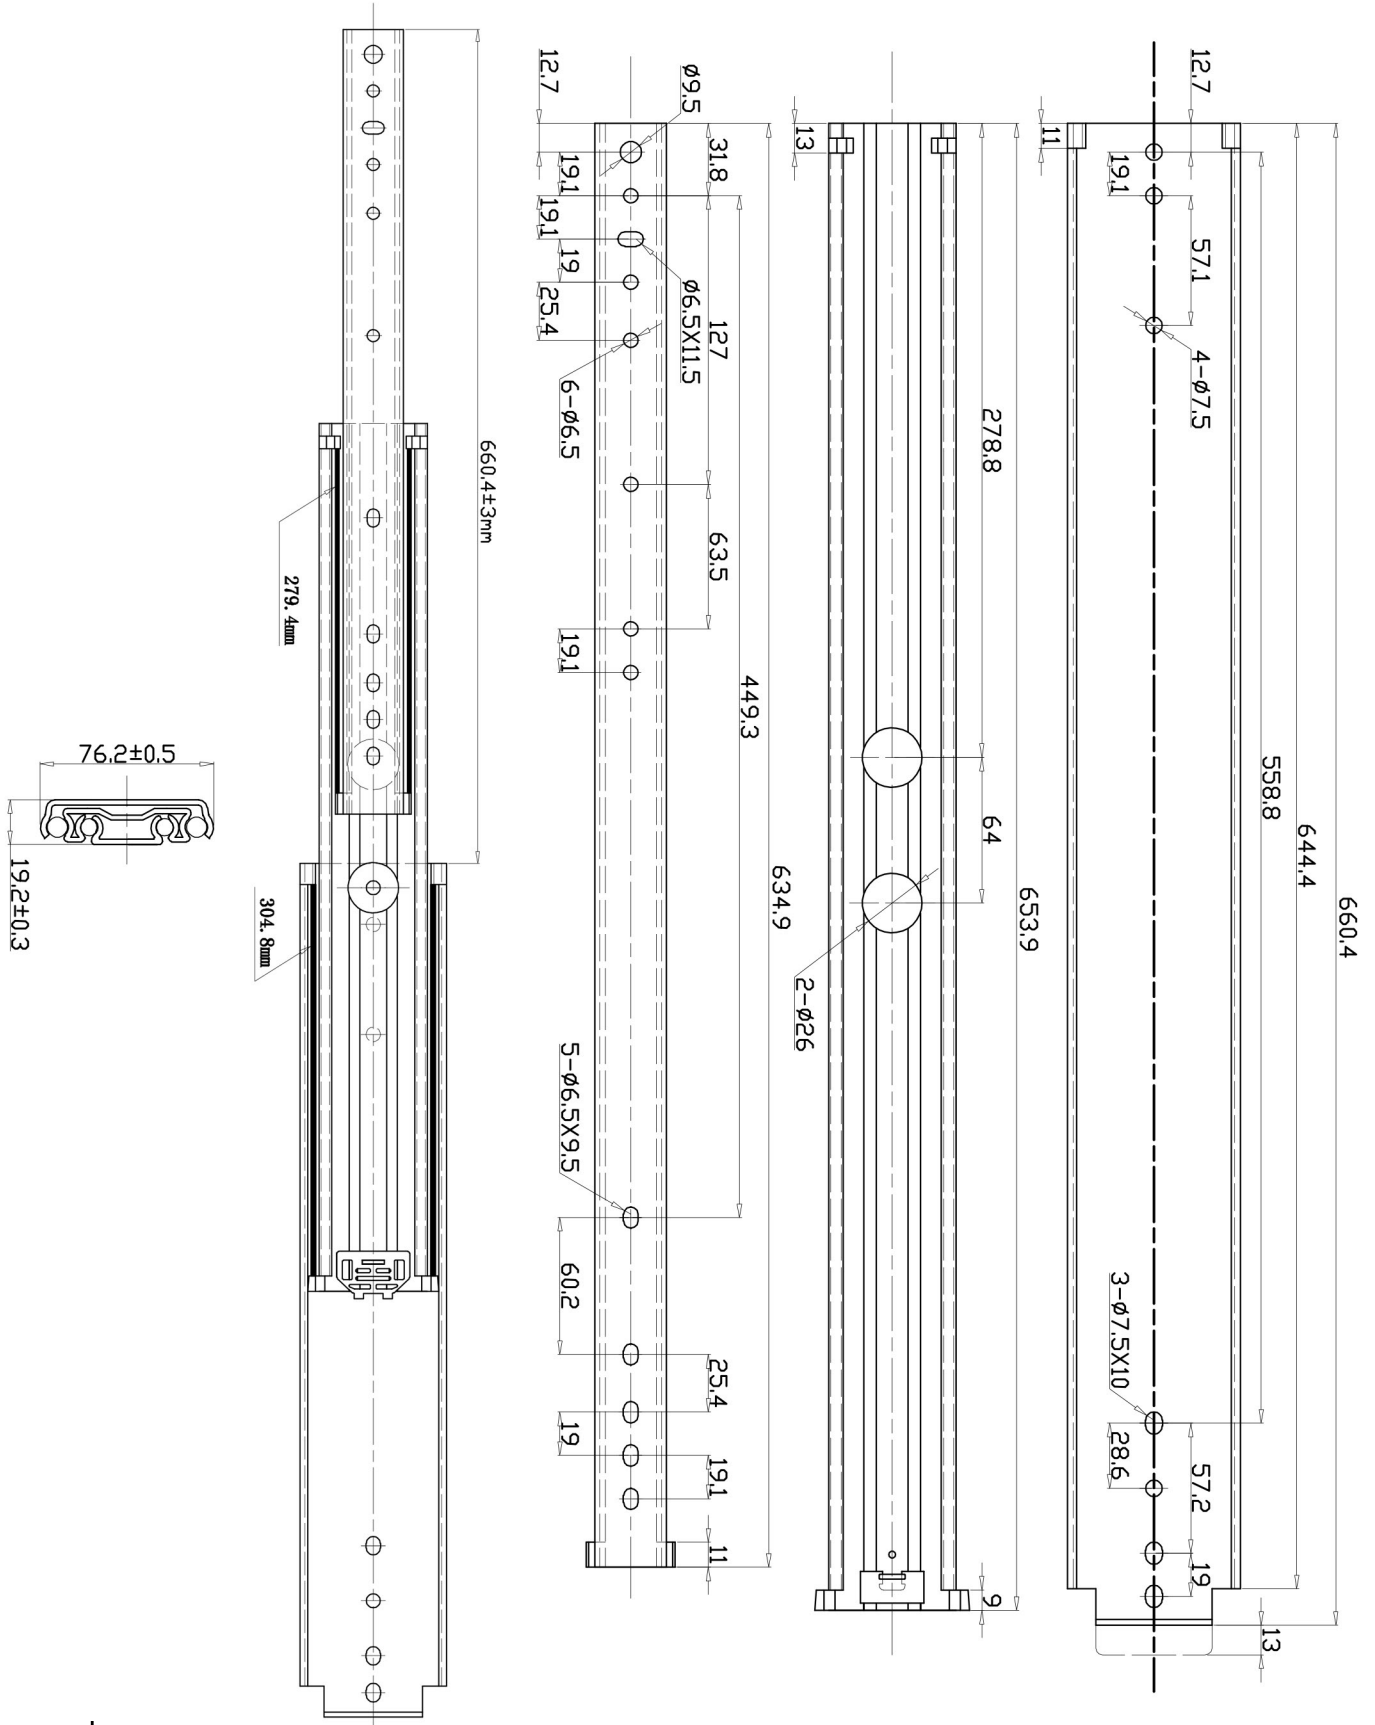

227KG DRAWER SLIDES (Non locking) 661mm

Note:
Drawing scales vary.

FOR ENQUIRIES:

Call us on: 1300 767 567
 WA Store: 102 Briggs Street Welshpool WA 6106
 QLD Store: 2/17 Alexandra Place Murarie QLD 4172
 Email: websales@indrub.com.au
 Web: www.indrub.com.au