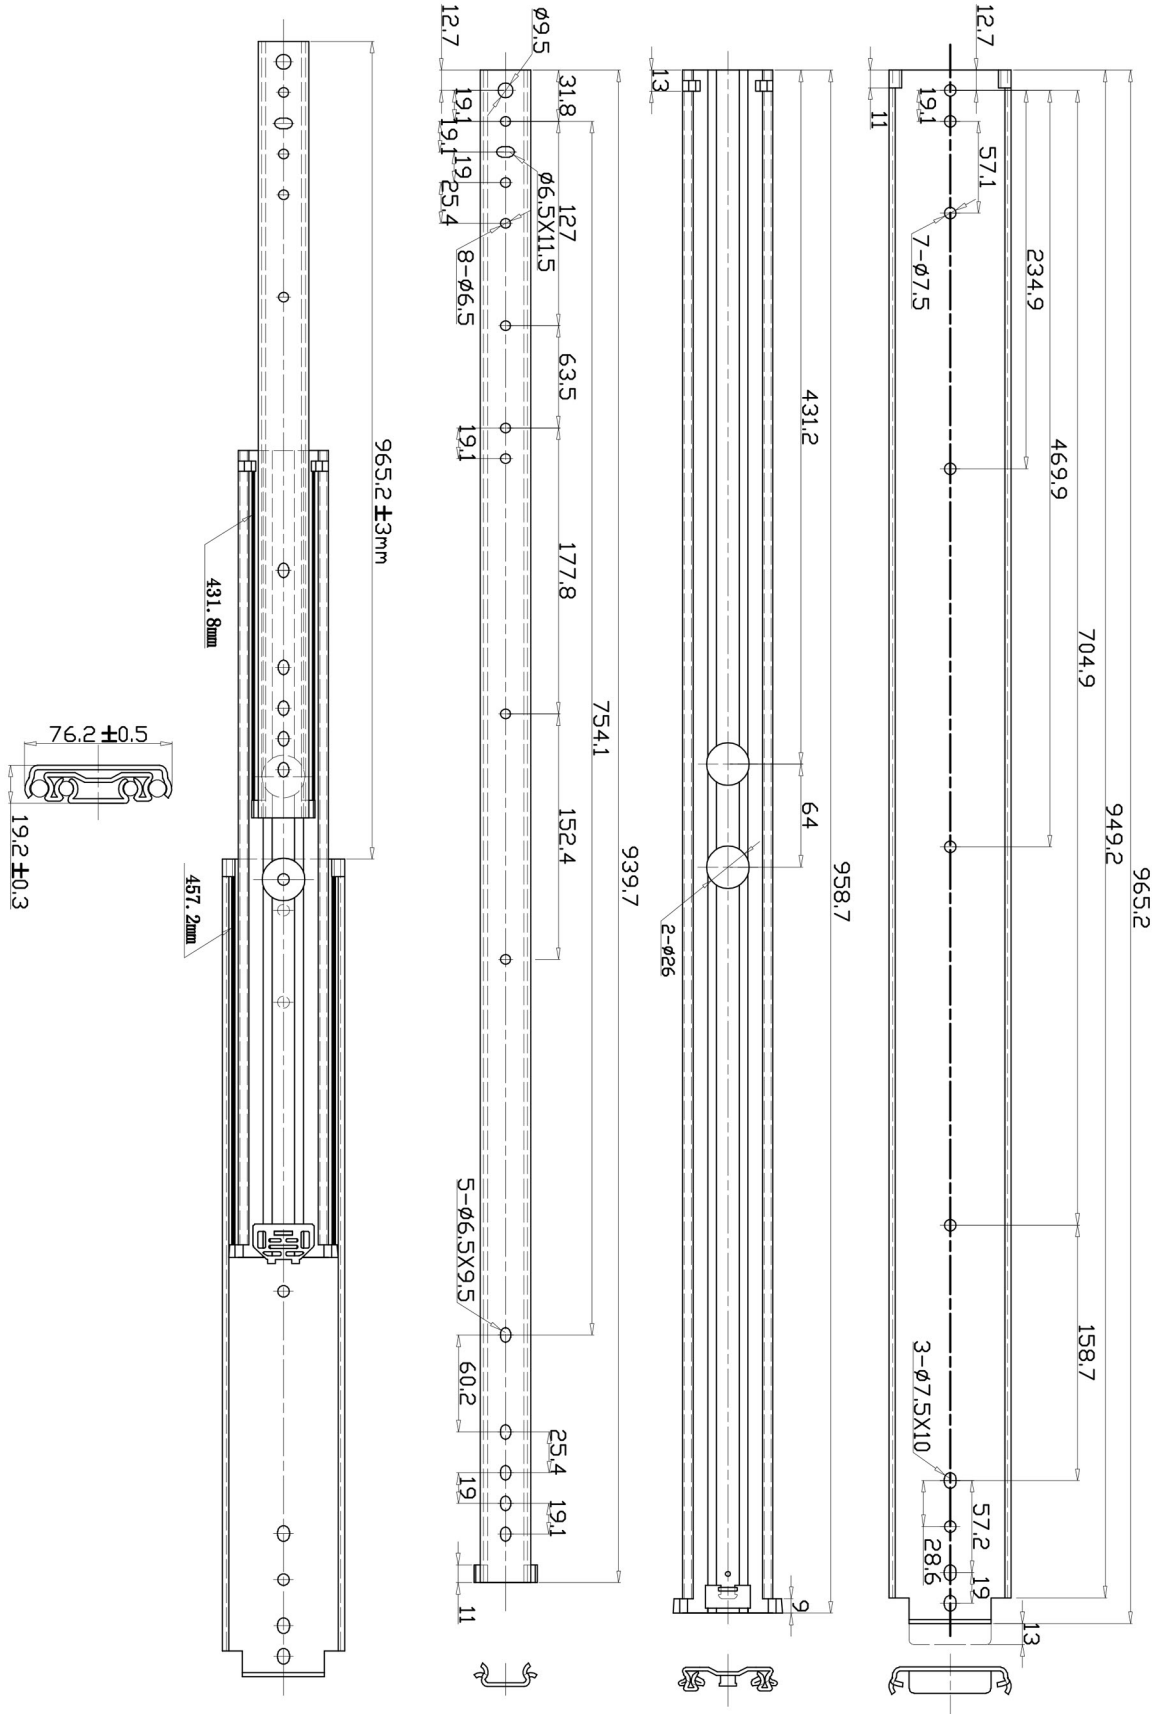

227KG DRAWER SLIDES (Non locking) 966mm

Note:
Drawing scales vary.

FOR ENQUIRIES:

Call us on: 1300 767 567

WA Store: 102 Briggs Street Welshpool WA 6106

QLD Store: 2/17 Alexandra Place Murarrie QLD 4172

Email: websales@indrub.com.au