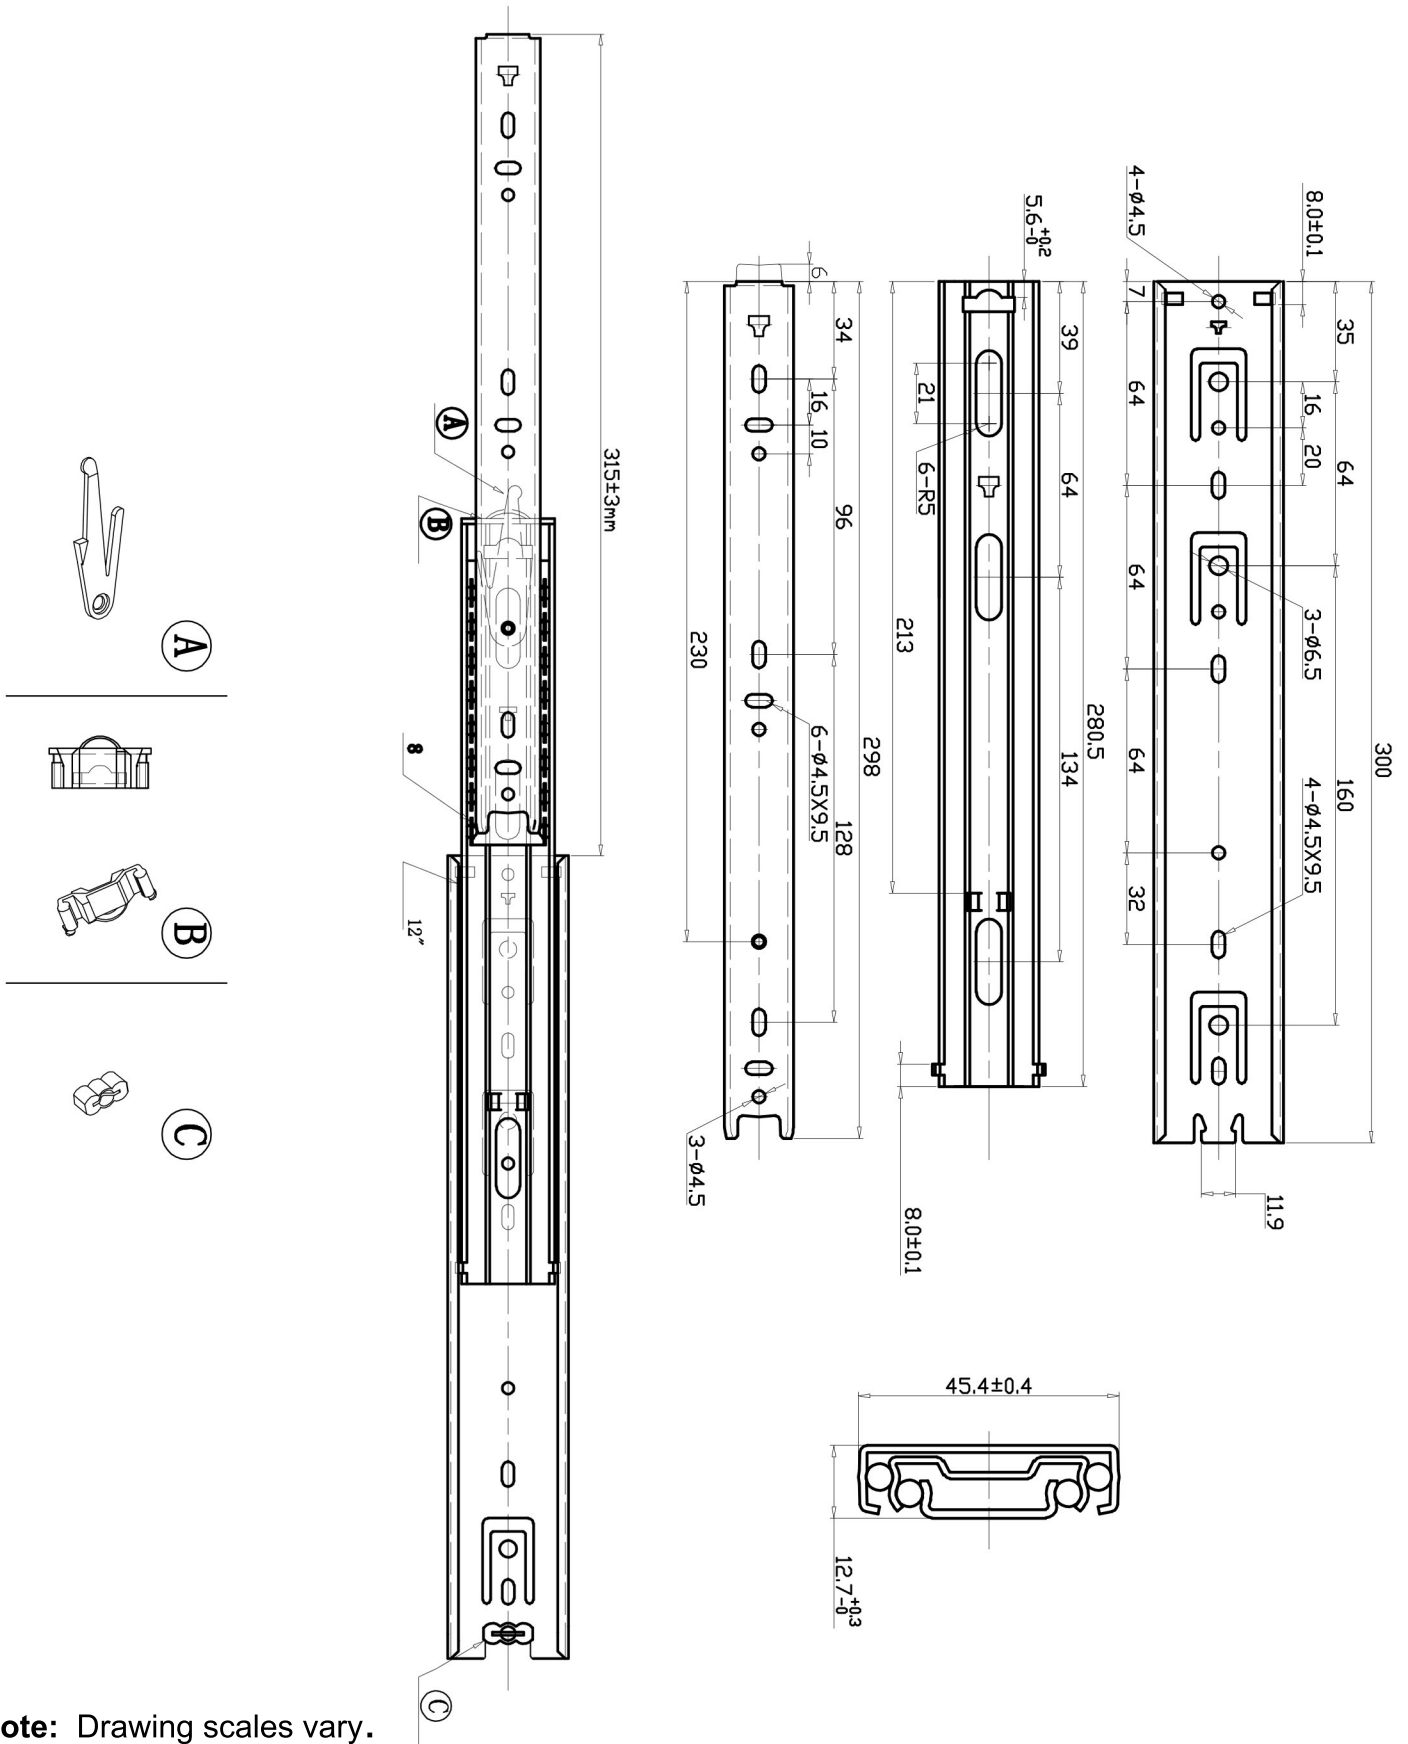

45KG DRAWER SLIDES 300mm

Note: Drawing scales vary.

FOR ENQUIRIES:

Call us on: 1300 767 567

WA Store: 102 Briggs Street Welshpool WA 6106

QLD Store: 2/17 Alexandra Place Murarrie QLD 4172

Email: websales@indrub.com.au