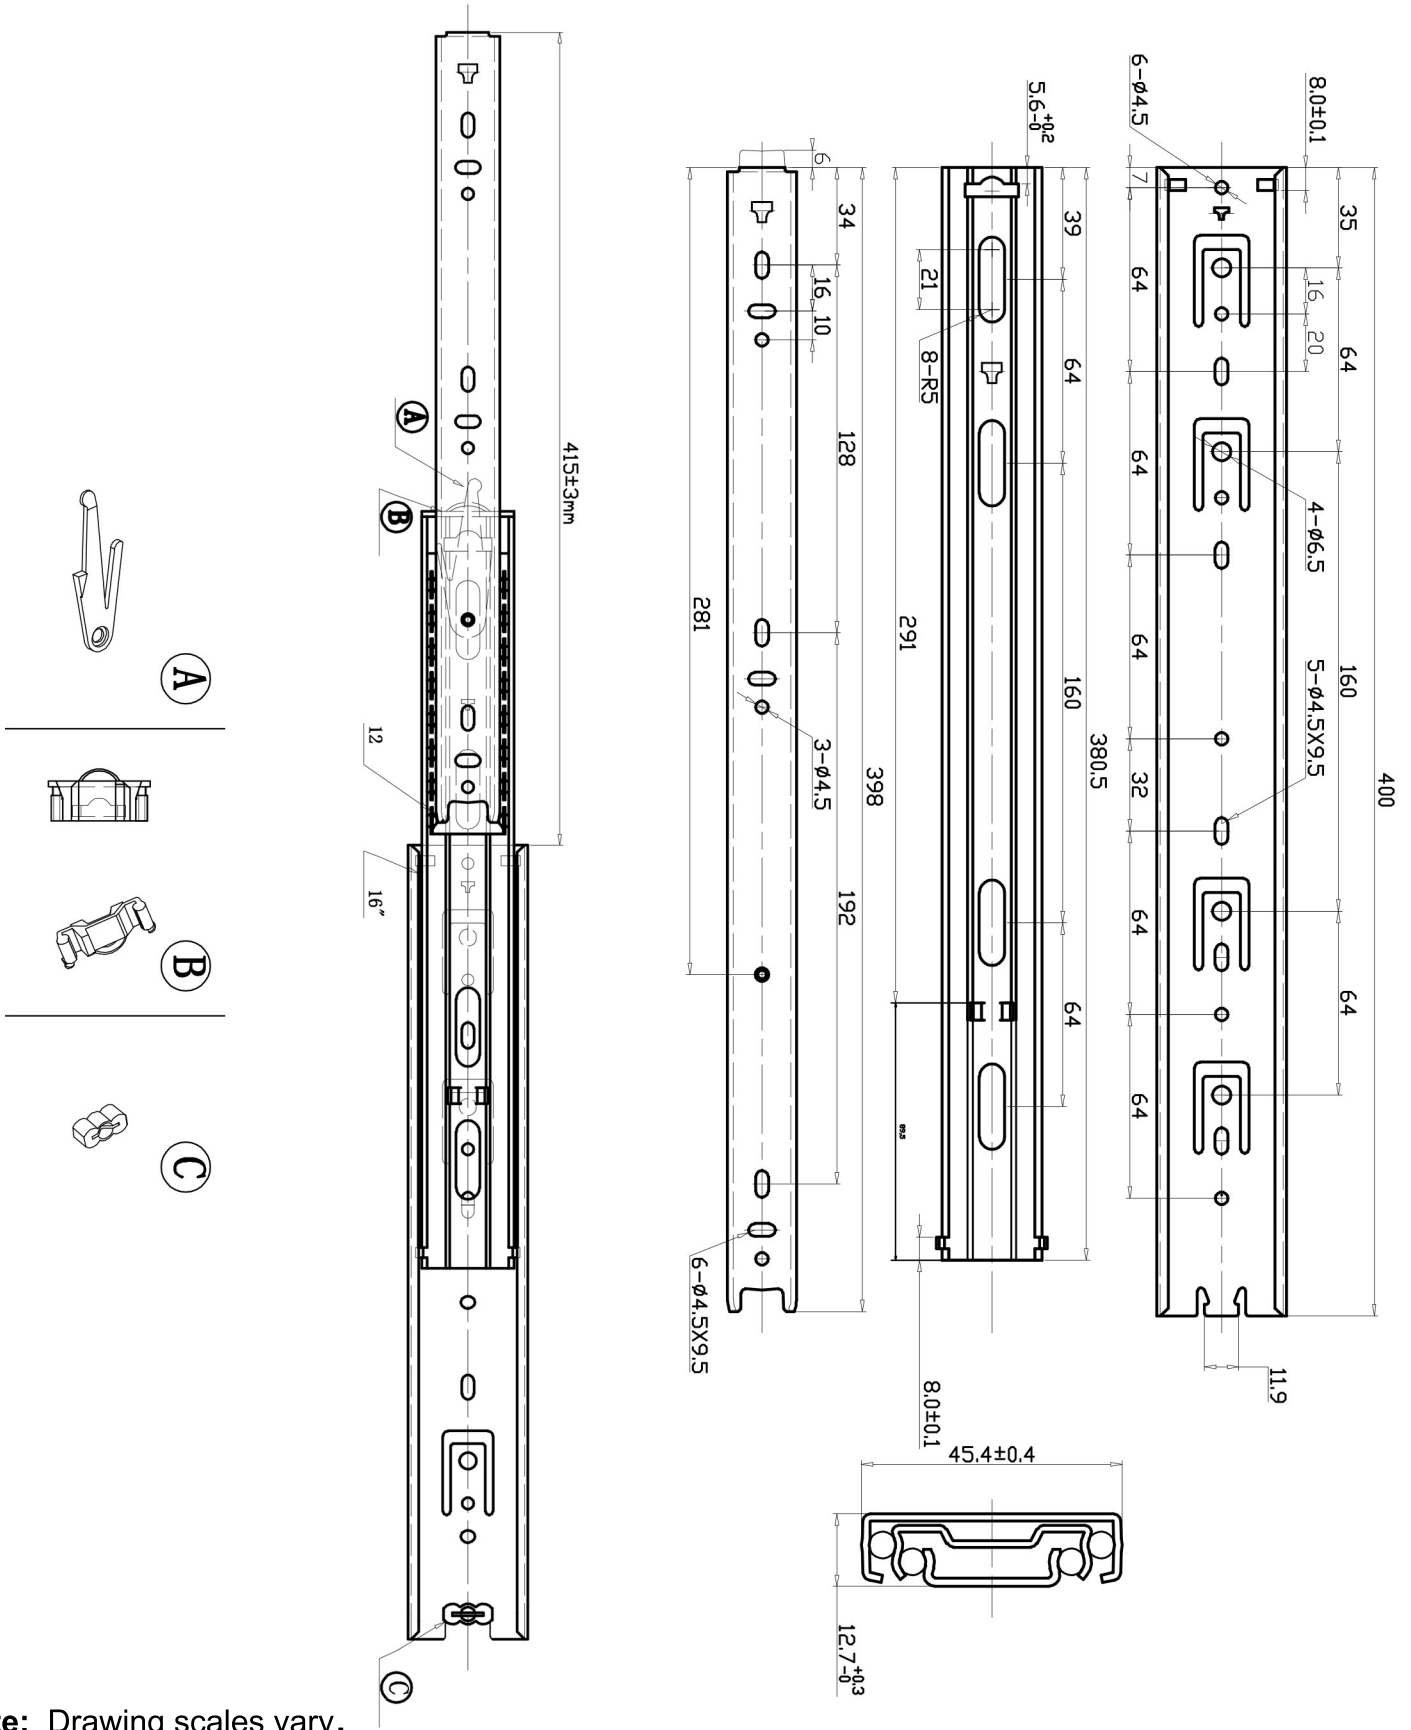

45KG DRAWER SLIDES 400mm

Note: Drawing scales vary.

FOR ENQUIRIES:

Call us on: 1300 767 567

WA Store: 102 Briggs Street Welshpool WA 6106

QLD Store: 2/17 Alexandra Place Murarrie QLD 4172

Email: websales@indrub.com.au