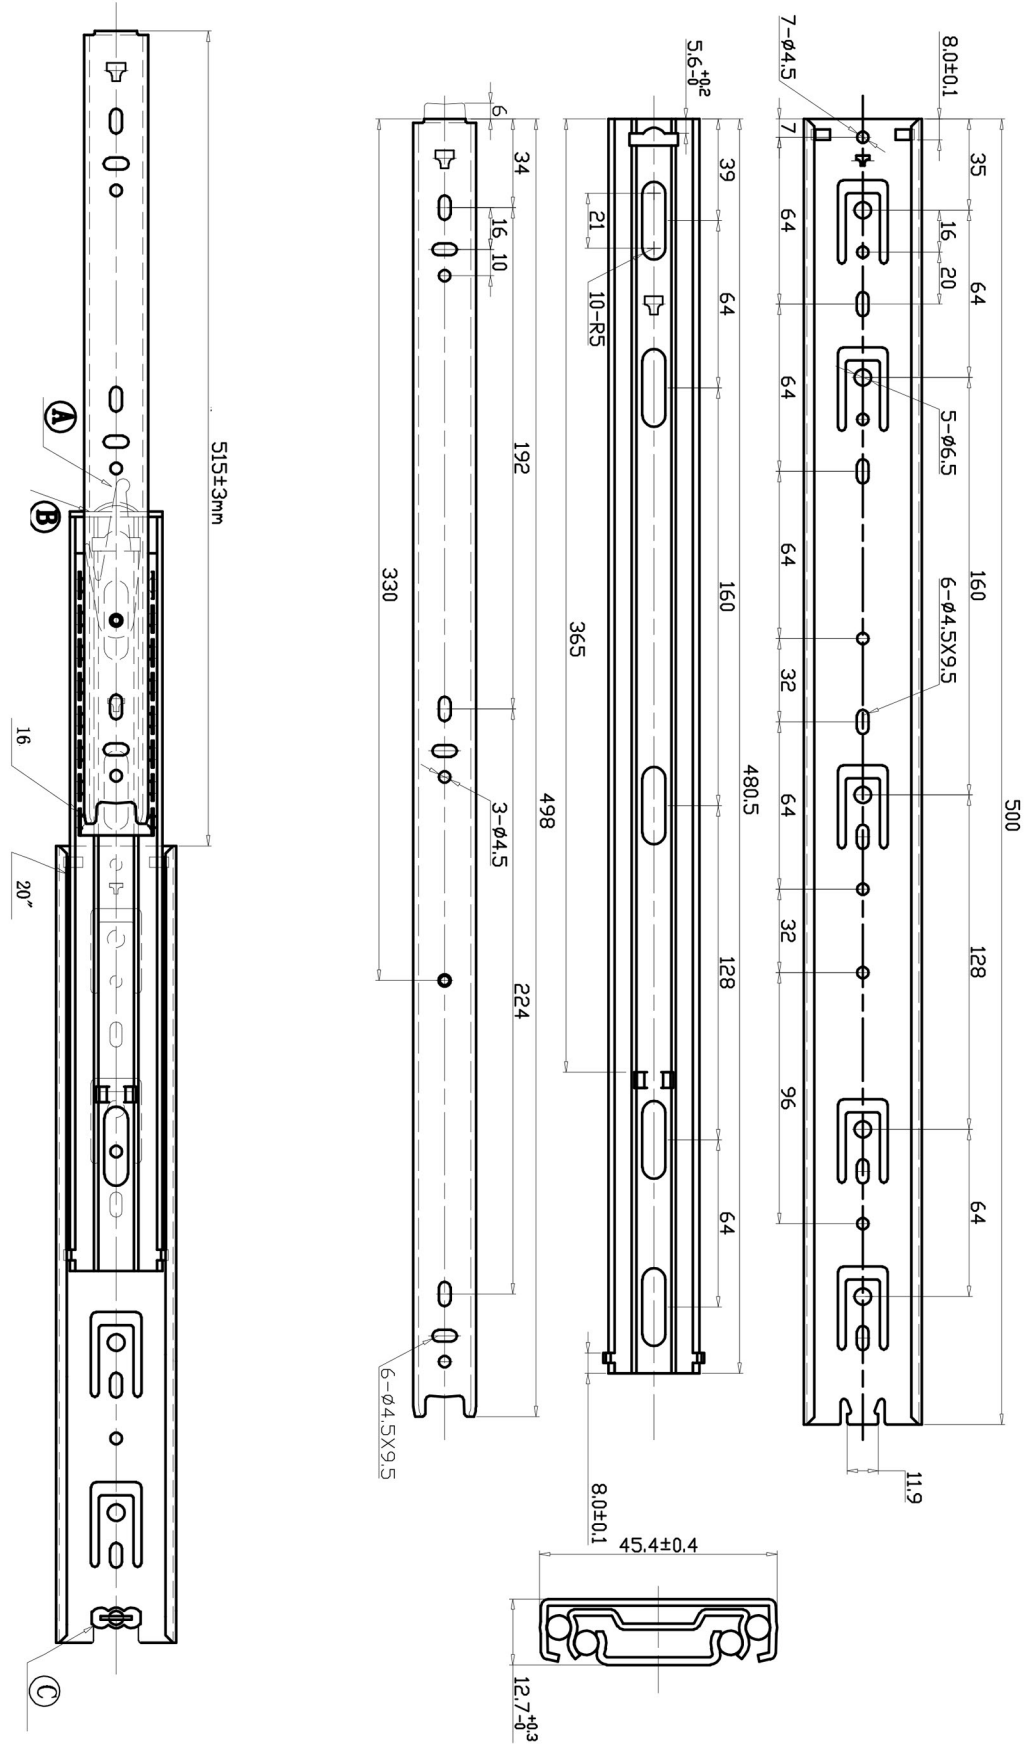

# 45KG DRAWER SLIDES 500mm

**Note:** Drawing scales vary.