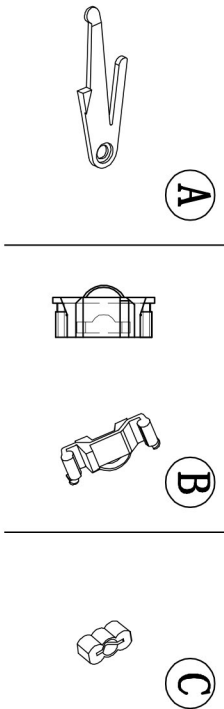

# 45KG DRAWER SLIDES 500mm

**Note:** Drawing scales vary.