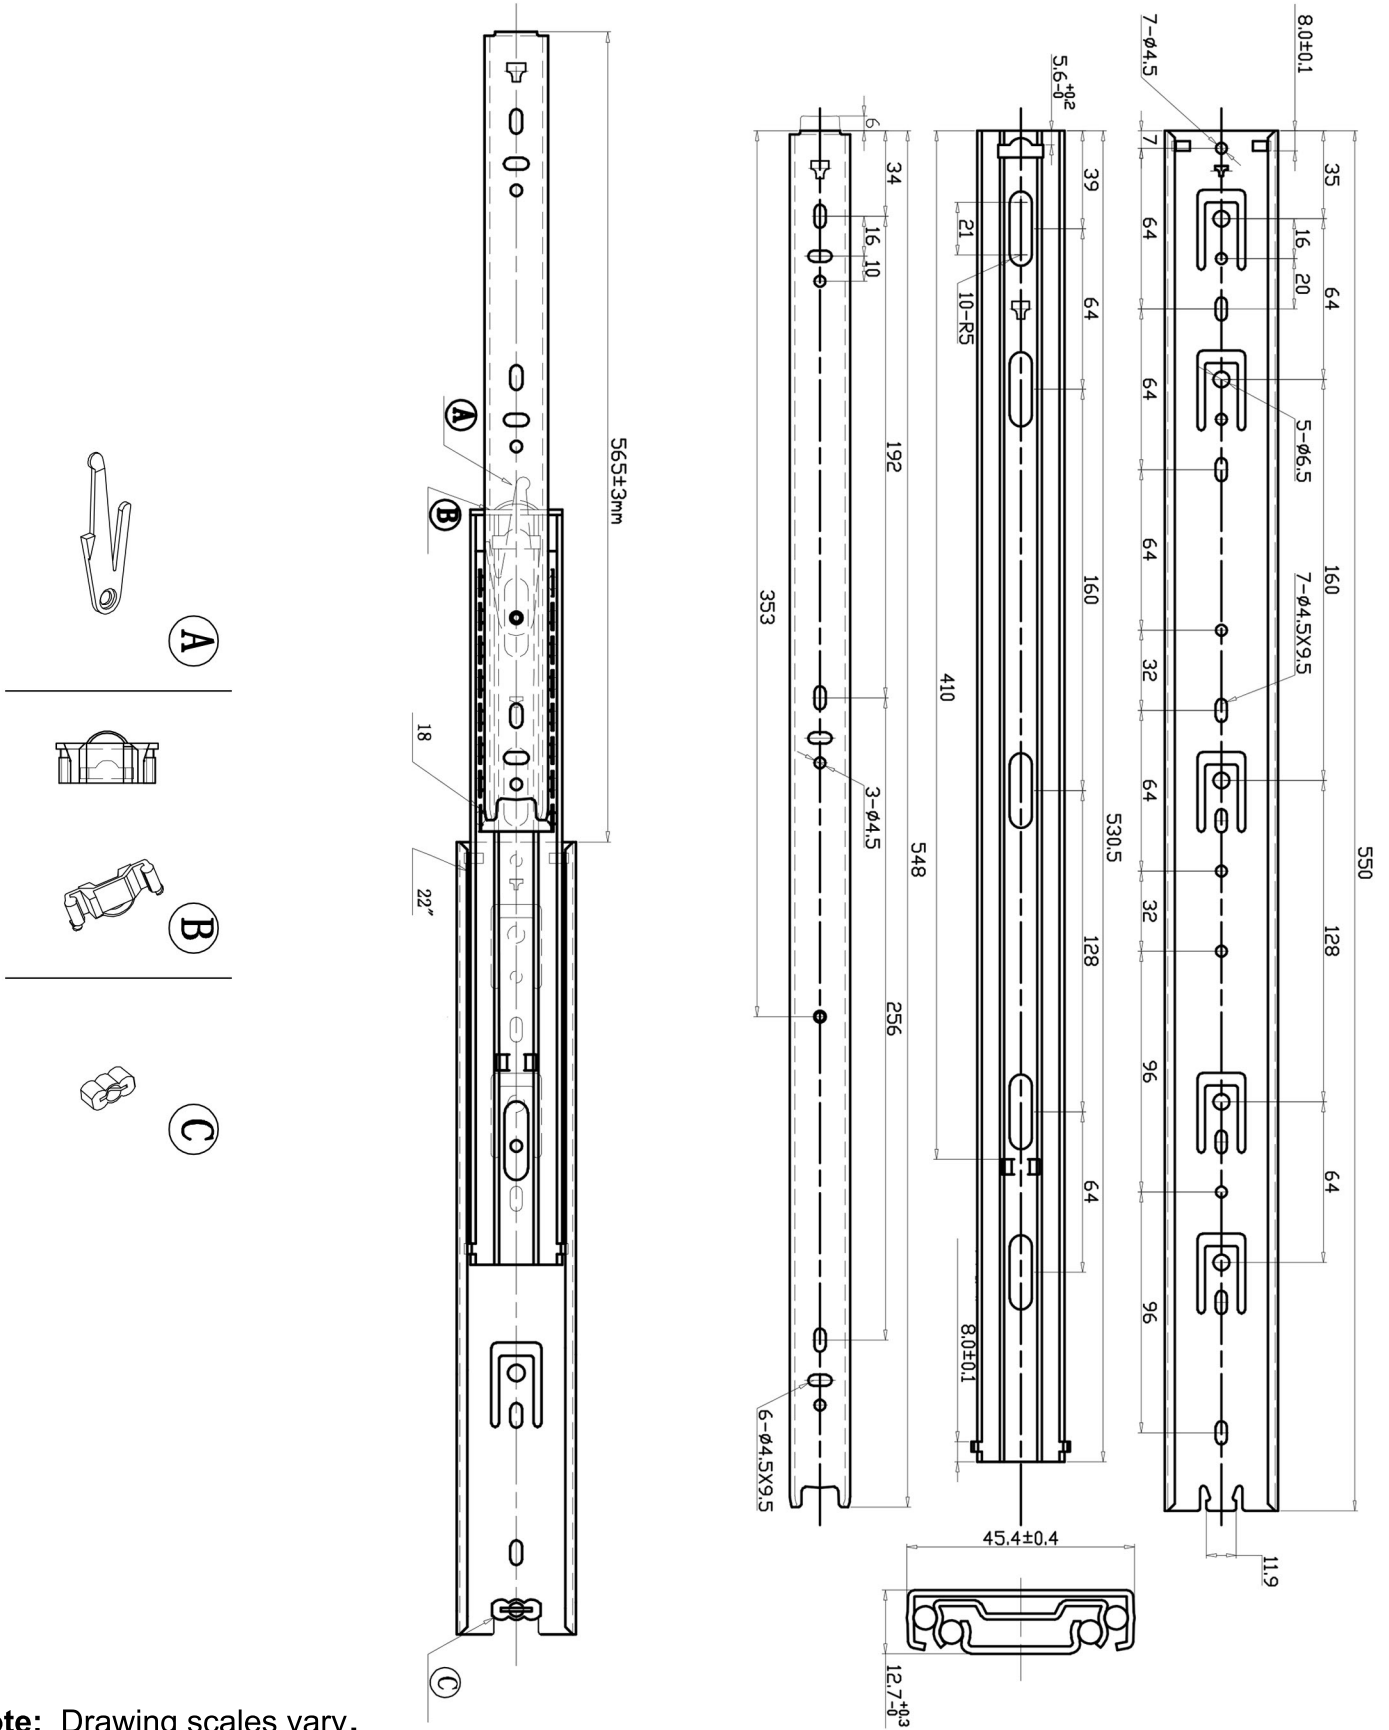

45KG DRAWER SLIDES 550mm

Note: Drawing scales vary.

FOR ENQUIRIES:

Call us on: 1300 767 567

WA Store: 102 Briggs Street Welshpool WA 6106

QLD Store: 2/17 Alexandra Place Murarrie QLD 4172

Email: websales@indrub.com.au