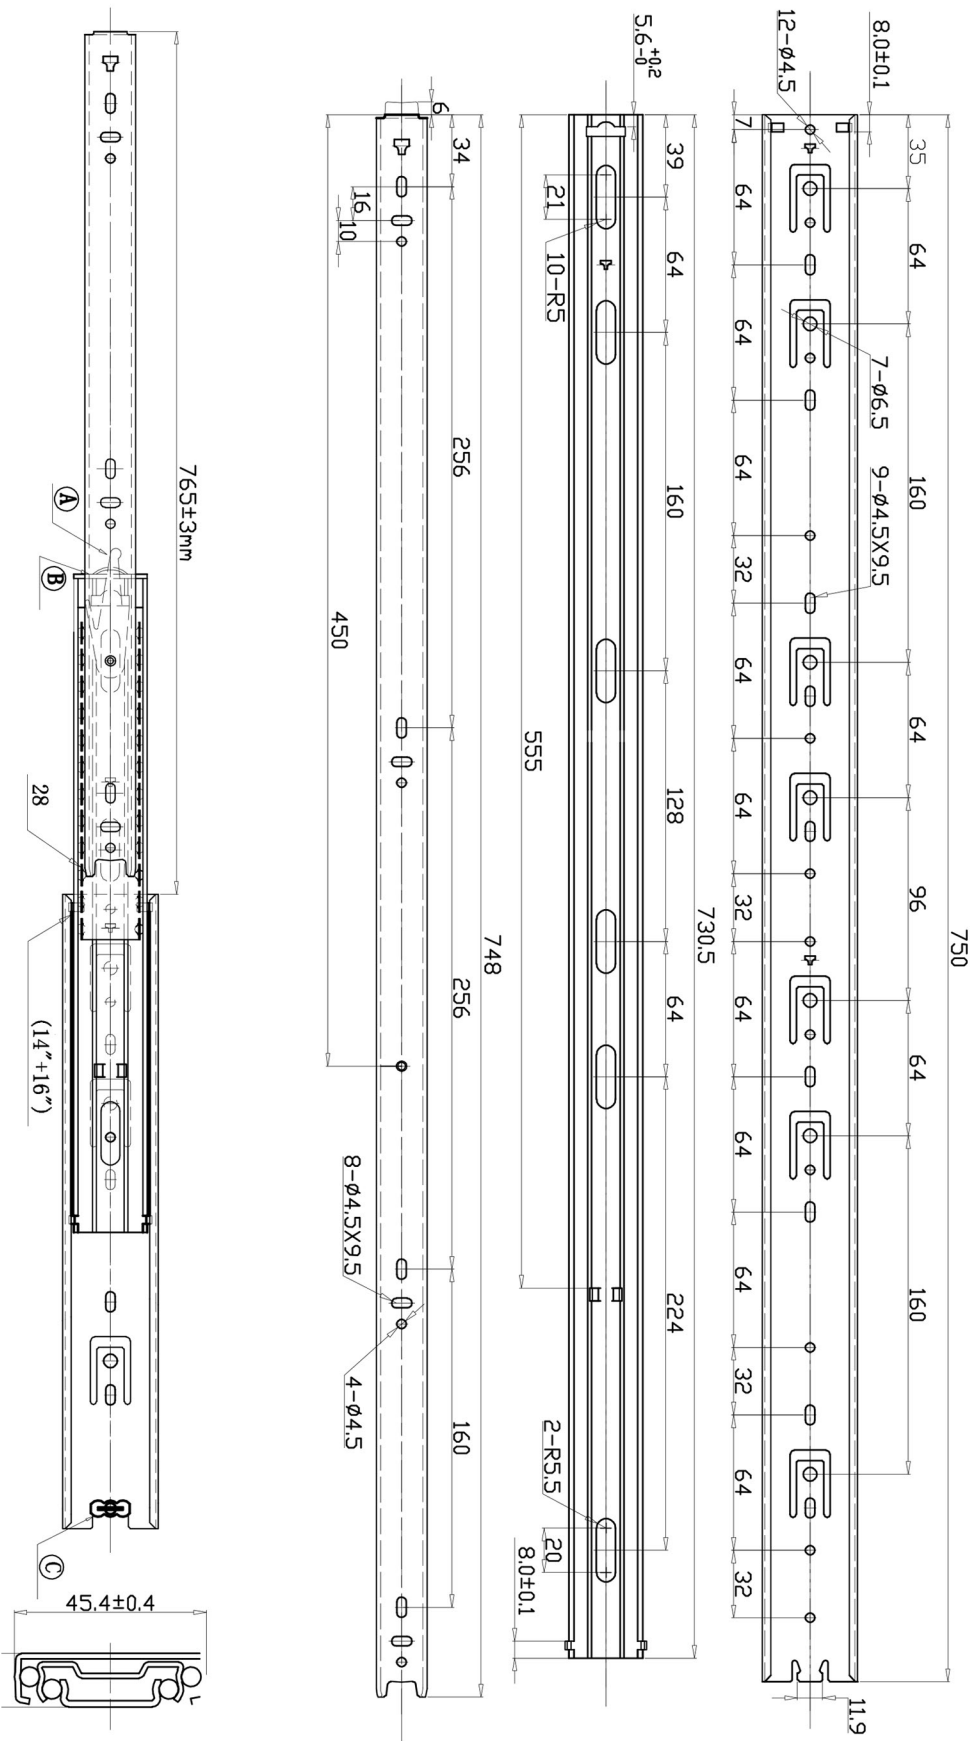

# 45KG DRAWER SLIDES 750mm

**Note:** Drawing scales vary.

**FOR ENQUIRIES:**

Call us on: 1300 767 567  
 WA Store: 102 Briggs Street Welshpool WA 6106  
 QLD Store: 2/17 Alexandra Place Murarrie QLD 4172  
 Email: [websales@indrub.com.au](mailto:websales@indrub.com.au)  
 Web: [www.indrub.com.au](http://www.indrub.com.au)