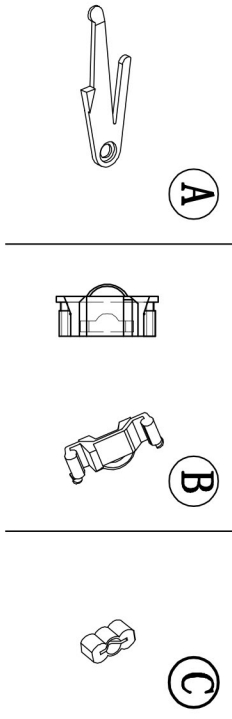

# 45KG DRAWER SLIDES 750mm

**Note:** Drawing scales vary.

**FOR ENQUIRIES:**

Call us on: 1300 767 567  
 WA Store: 102 Briggs Street Welshpool WA 6106  
 QLD Store: 2/17 Alexandra Place Murarrie QLD 4172  
 Email: [websales@indrub.com.au](mailto:websales@indrub.com.au)  
 Web: [www.indrub.com.au](http://www.indrub.com.au)