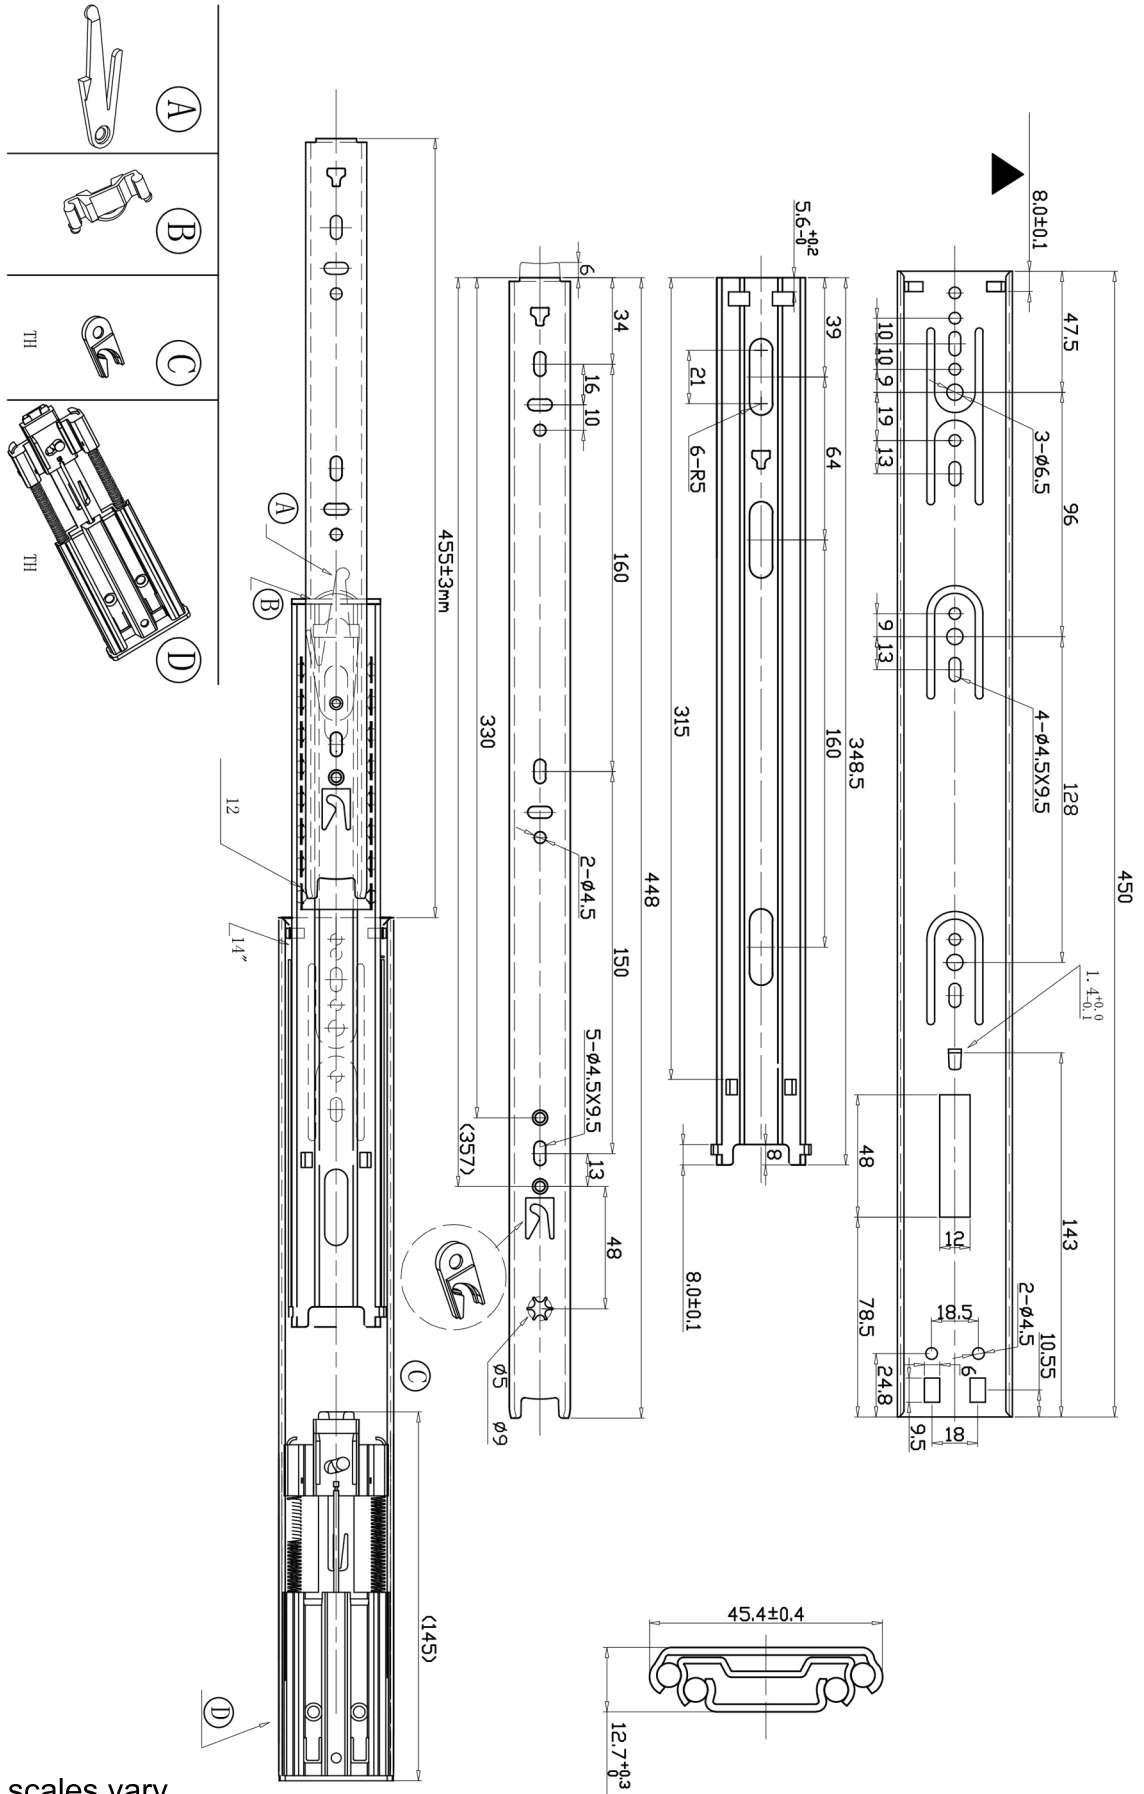

45KG SOFT CLOSE DRAWER SLIDES 450mm

Note: Drawing scales vary.

I.R.S.
Build With Quality

RUBBER
HARDWARE
TAPES
SEALANTS

1300 767 567

www.indrub.com.au