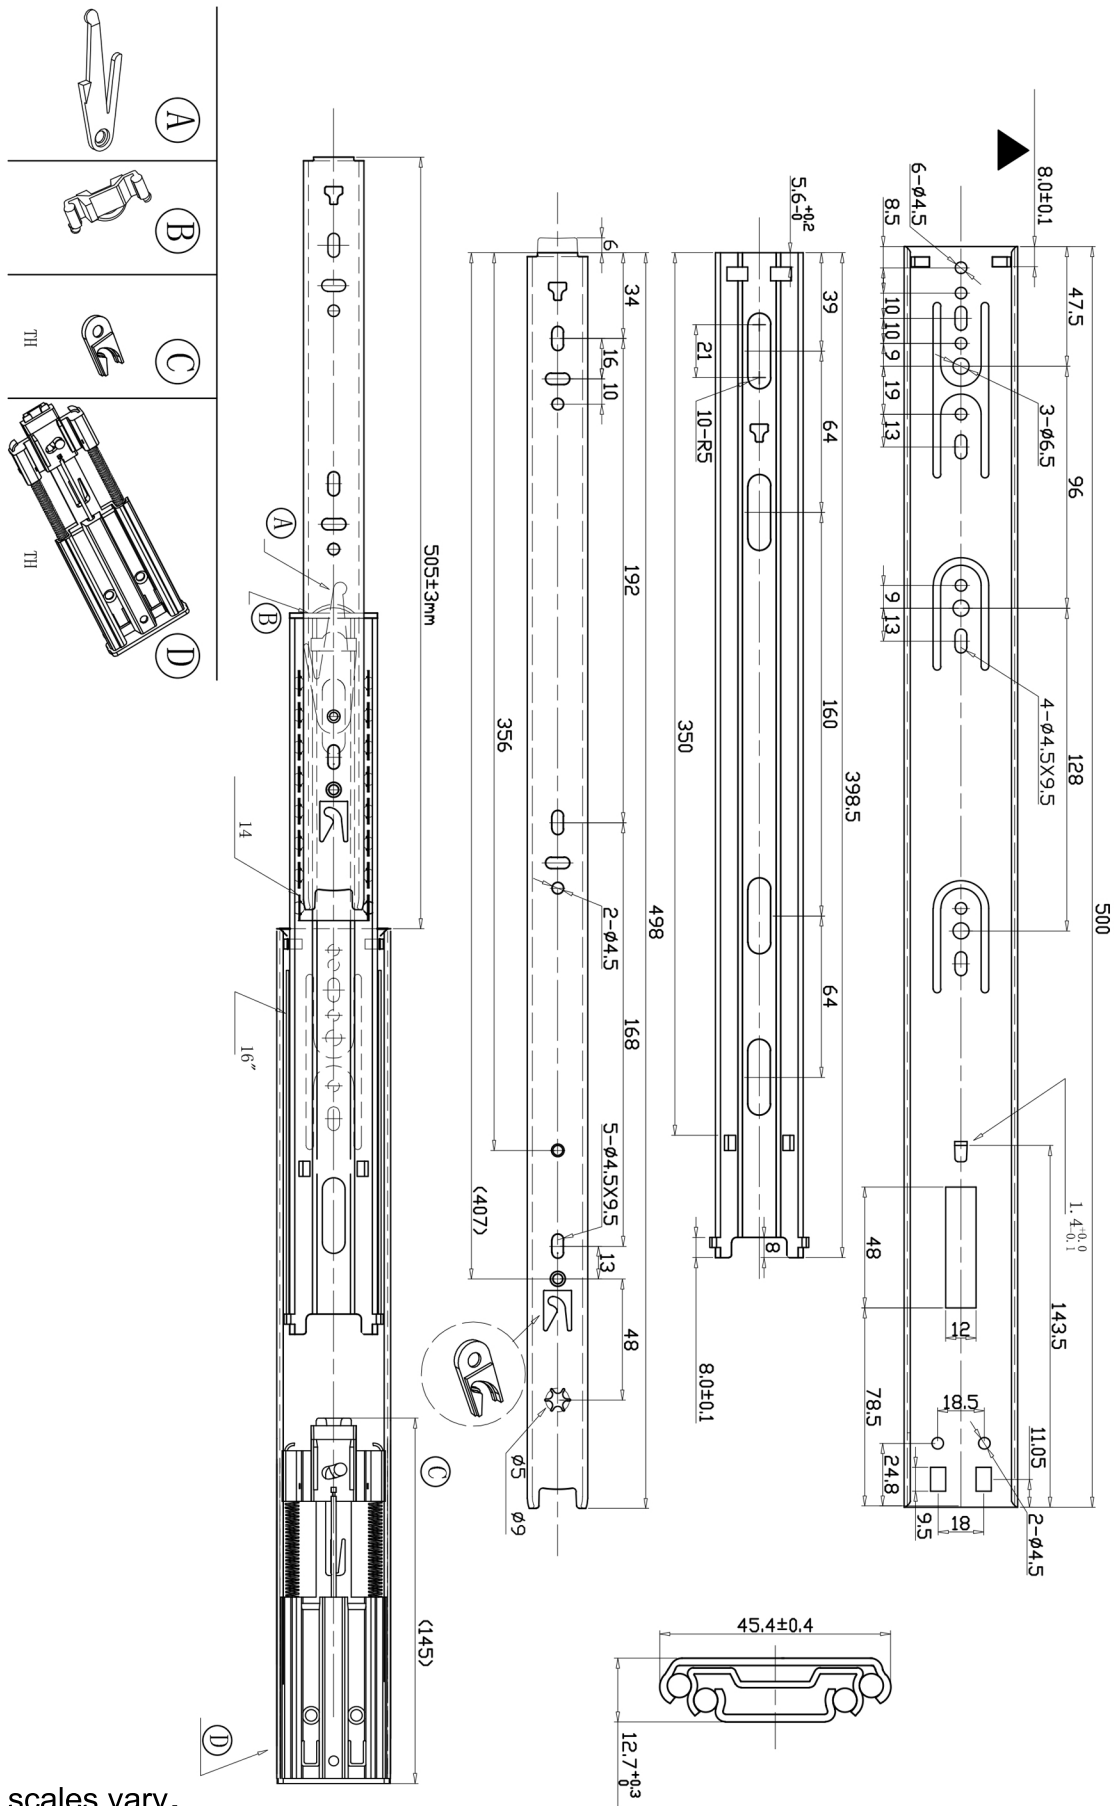

45KG SOFT CLOSE DRAWER SLIDES 500mm

Note: Drawing scales vary.

I.R.S.
Build With Quality

RUBBER
HARDWARE
TAPES
SEALANTS

1300 767 567

www.indrub.com.au