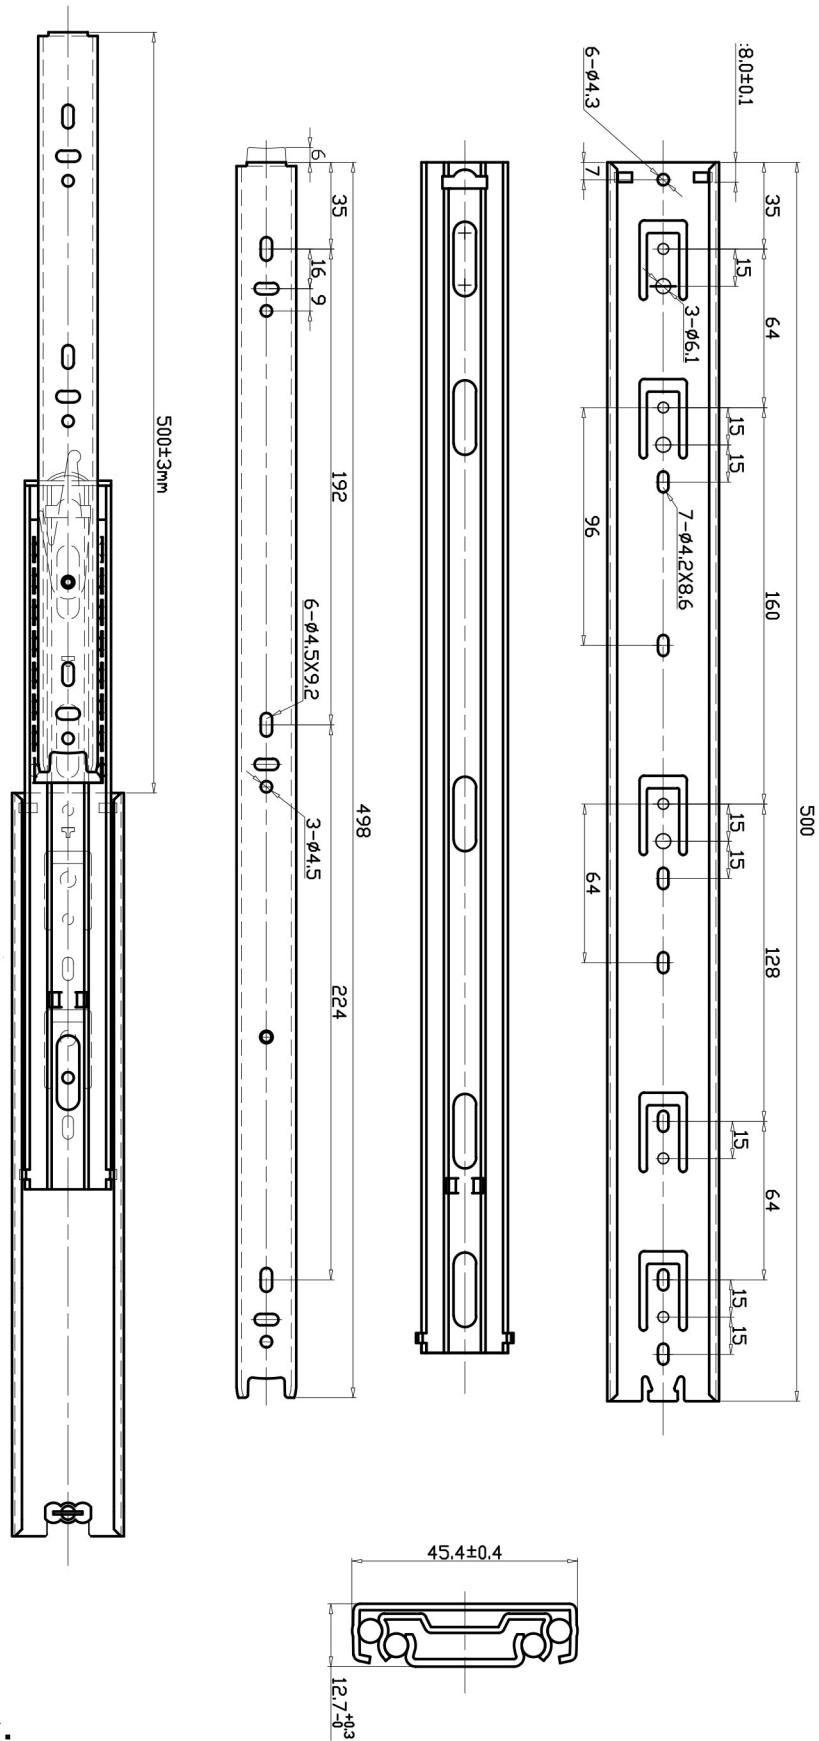

45KG STAINLESS STEEL DRAWER SLIDES 500mm

Note: Drawing scales vary.

FOR ENQUIRIES:

Call us on: 1300 767 567
Email: websales@indrub.com.au
Web: www.indrub.com.au

I.R.S.

**RUBBER
HARDWARE
TAPES
SEALANTS**