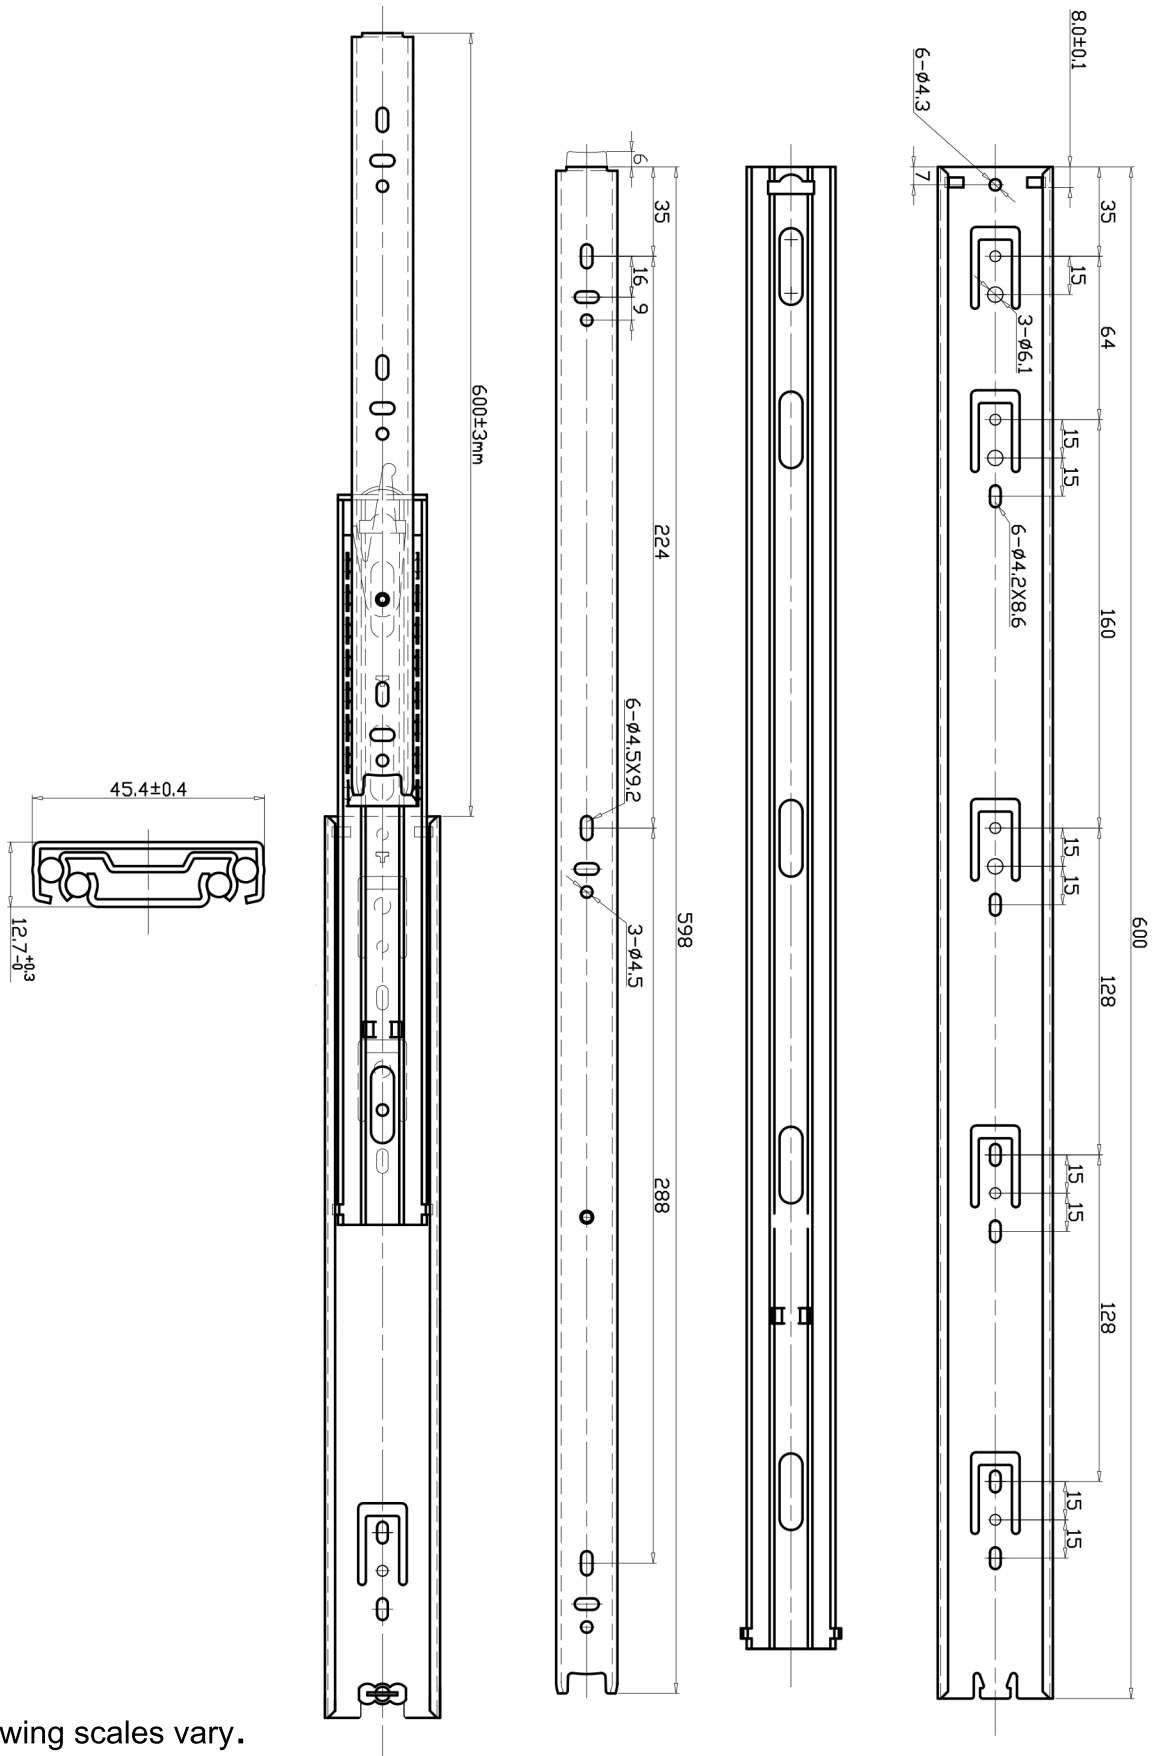

45KG STAINLESS STEEL DRAWER SLIDES 600mm

Note: Drawing scales vary.

FOR ENQUIRIES:

Call us on: 1300 767 567
Email: websales@indrub.com.au
Web: www.indrub.com.au

I.R.S.

**RUBBER
HARDWARE
TAPES
SEALANTS**