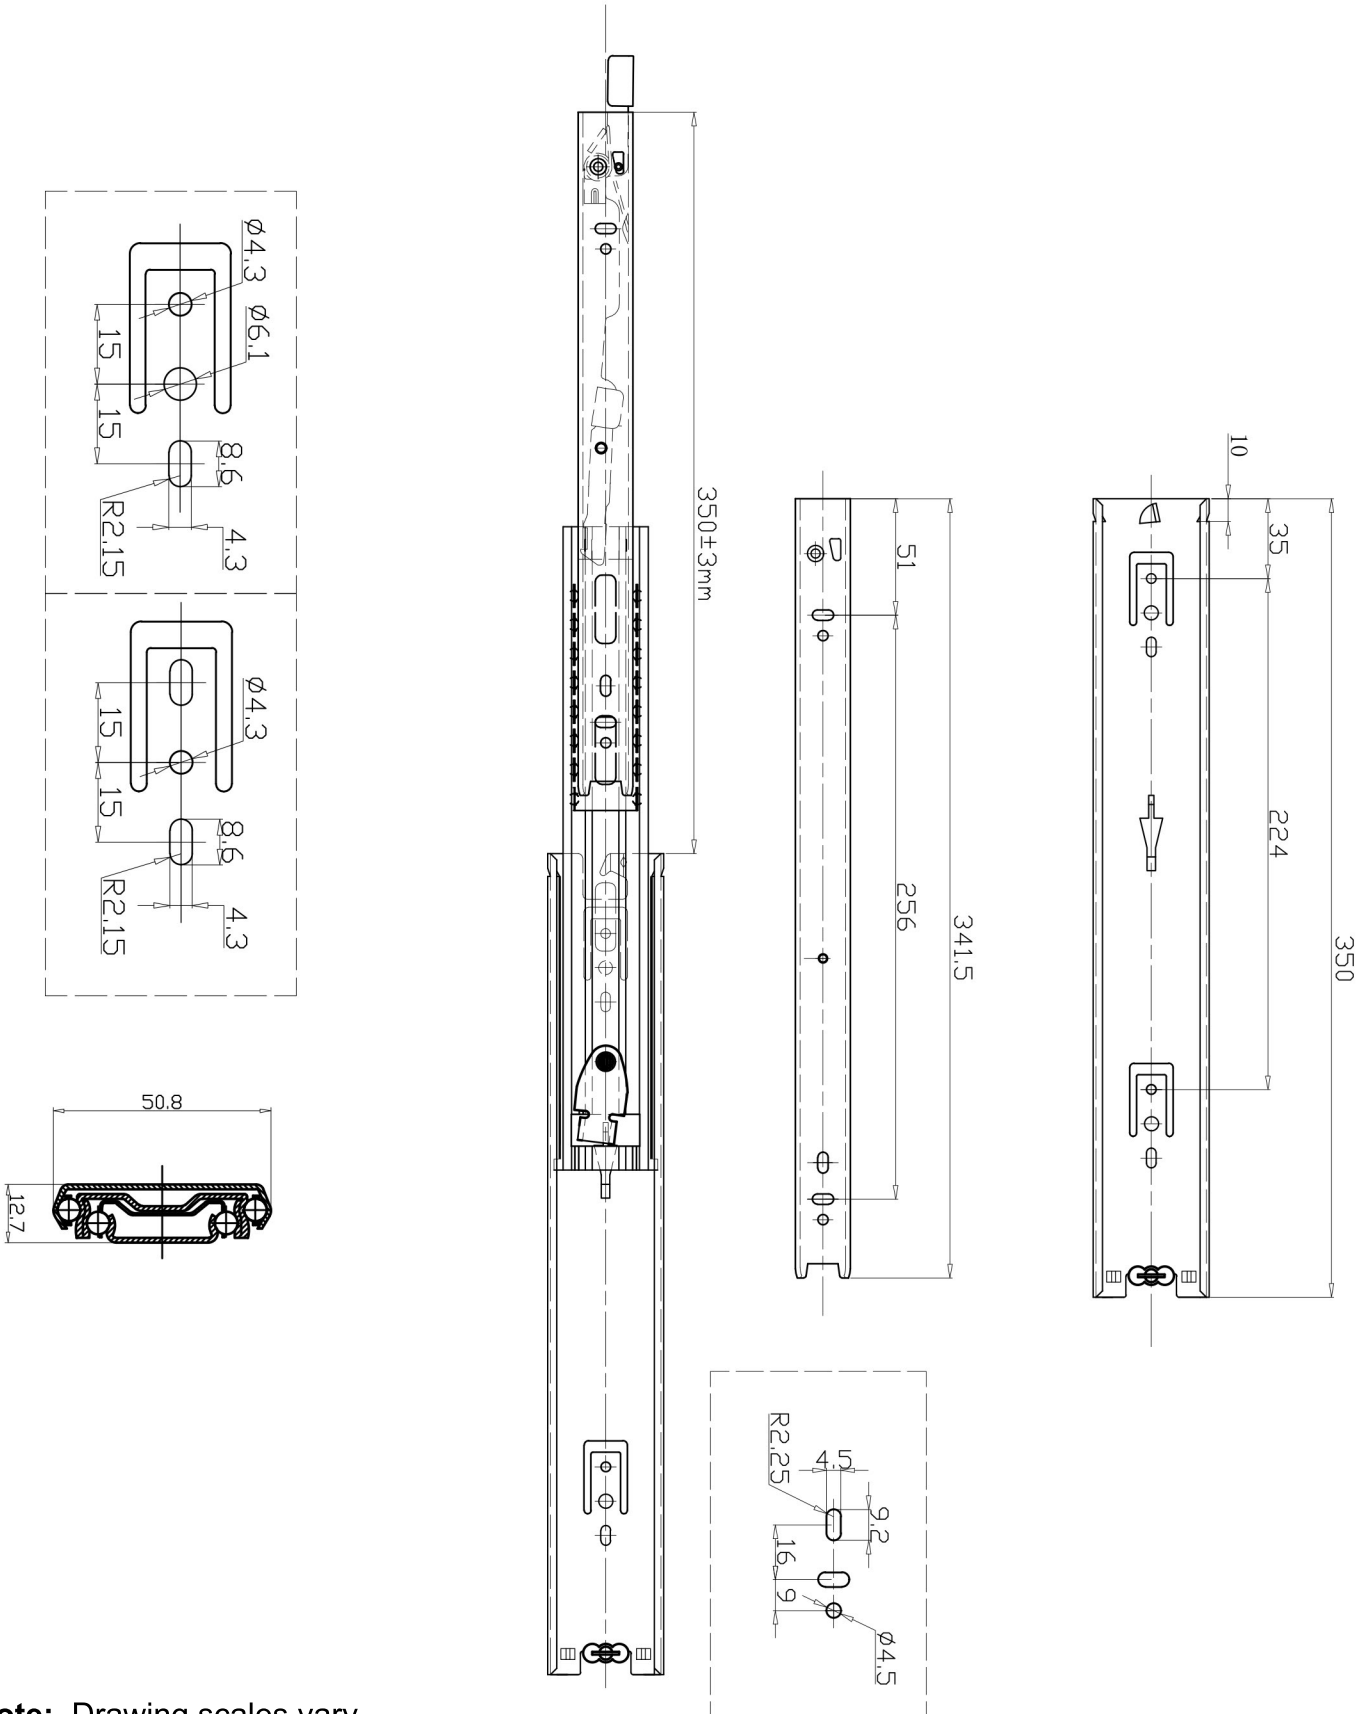

60KG DRAWER SLIDES (Locking) 350mm

Note: Drawing scales vary.

FOR ENQUIRIES:

Call us on: 1300 767 567

WA Store: 102 Briggs Street Welshpool WA 6106

QLD Store: 2/17 Alexandra Place Murarrie QLD 4172

Email: websales@indrub.com.au