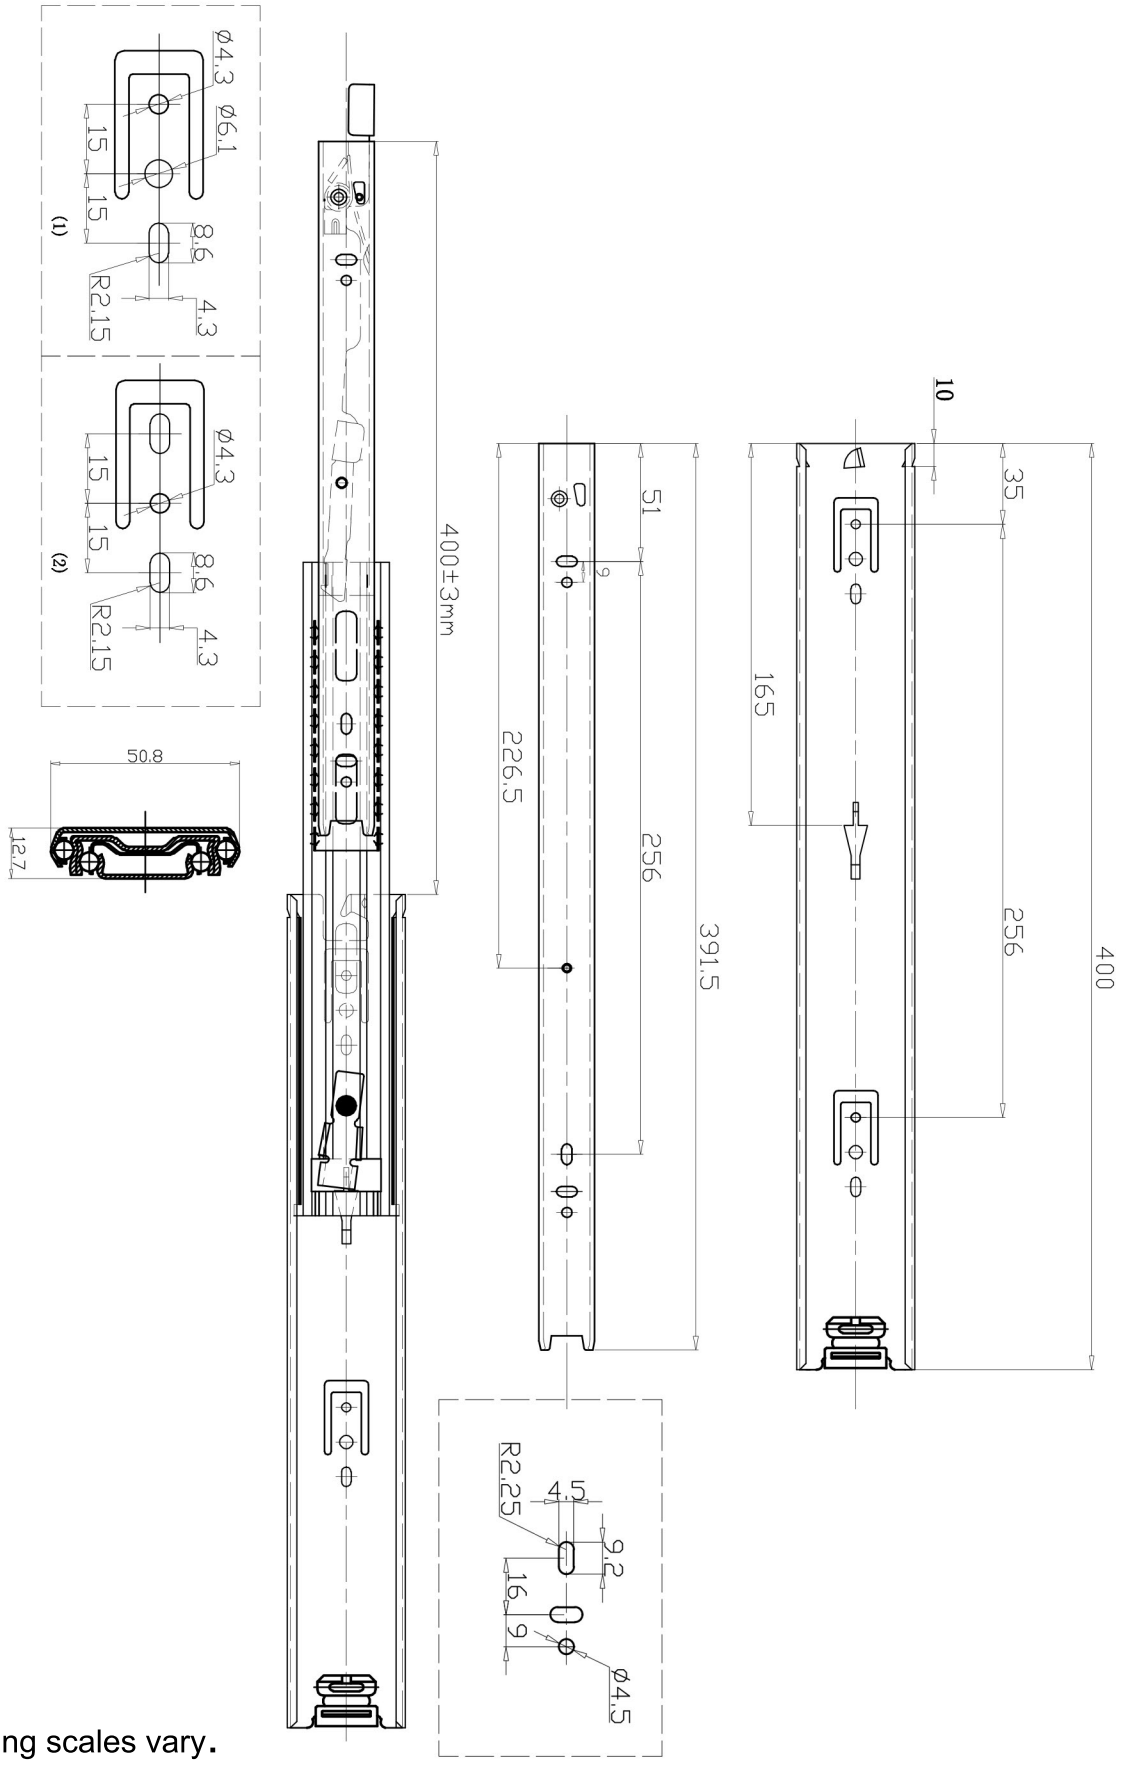

60KG DRAWER SLIDES (Locking) 400mm

Note: Drawing scales vary.

FOR ENQUIRIES:

Call us on: 1300 767 567

WA Store: 102 Briggs Street Welshpool WA 6106

QLD Store: 2/17 Alexandra Place Murarrie QLD 4172

Email: websales@indrub.com.au