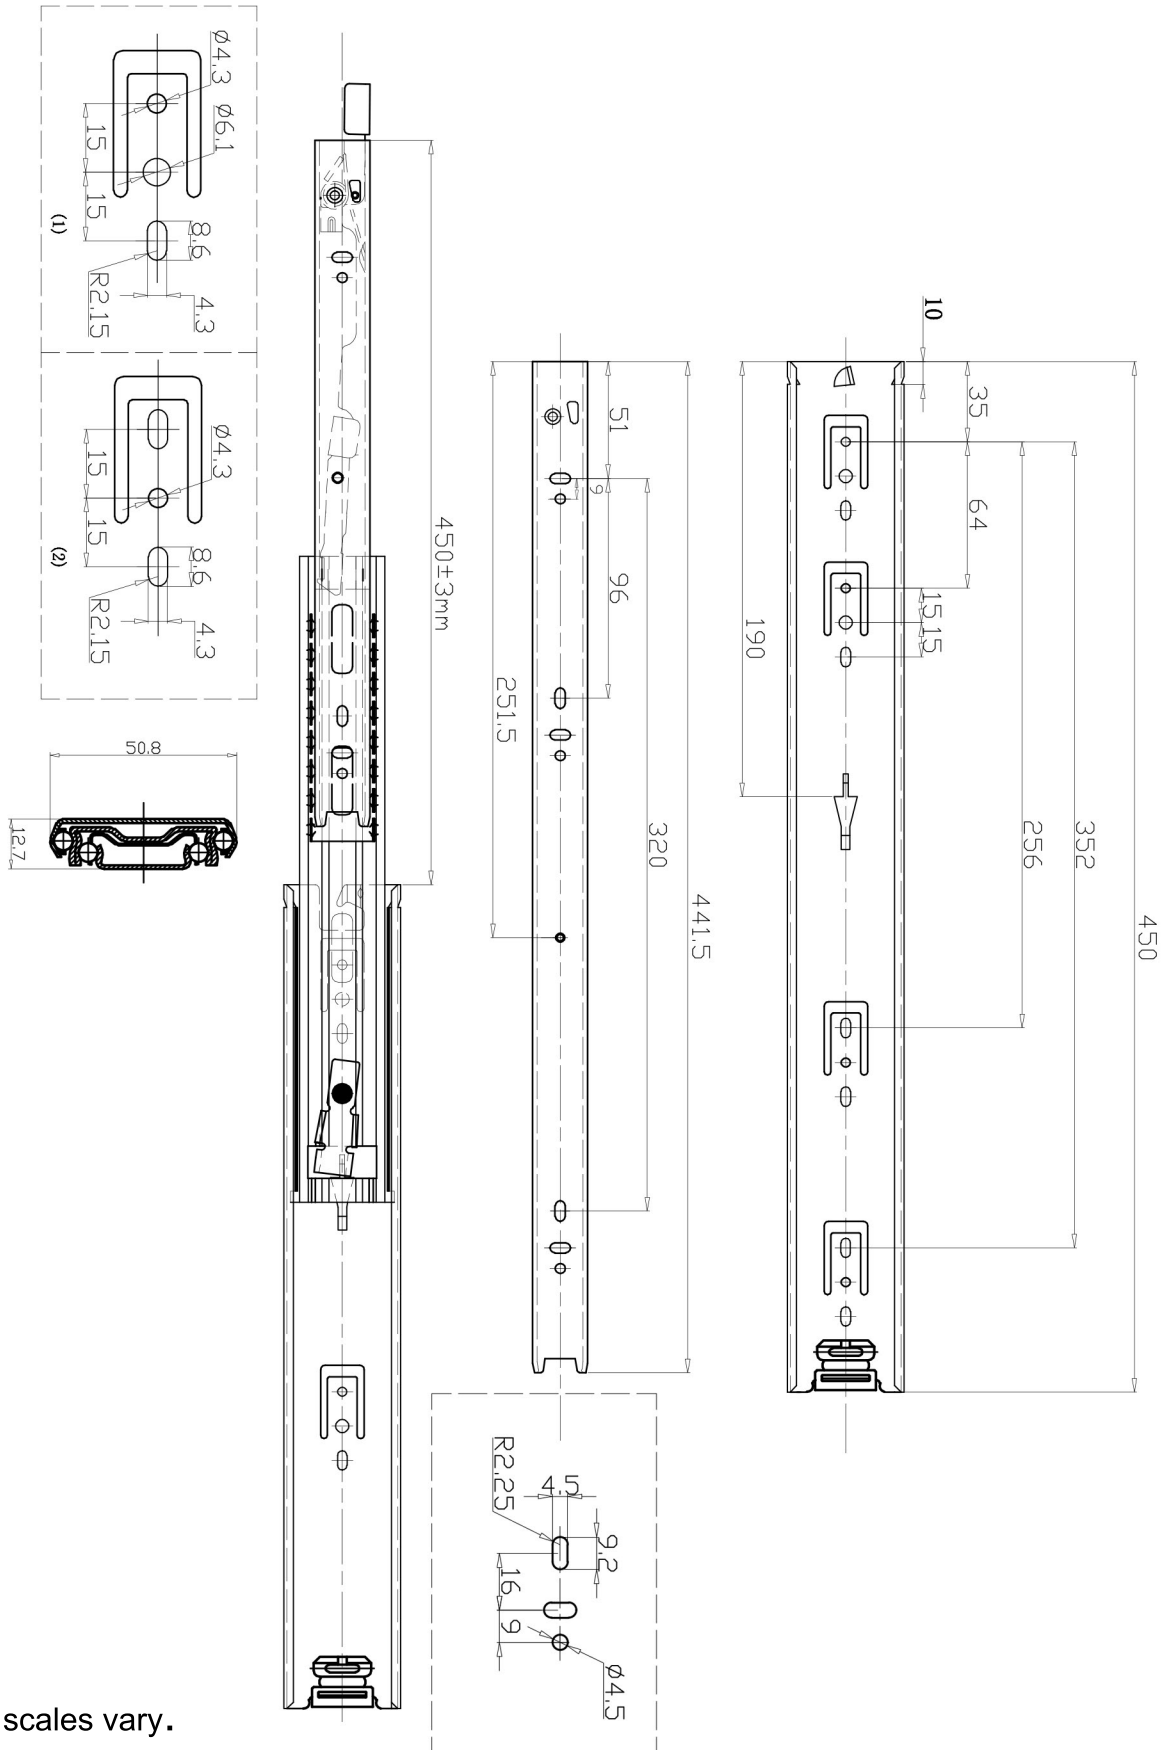

60KG DRAWER SLIDES (Locking) 450mm

Note: Drawing scales vary.

FOR ENQUIRIES:

Call us on: 1300 767 567

WA Store: 102 Briggs Street Welshpool WA 6106

QLD Store: 2/17 Alexandra Place Murarrie QLD 4172

Email: websales@indrub.com.au