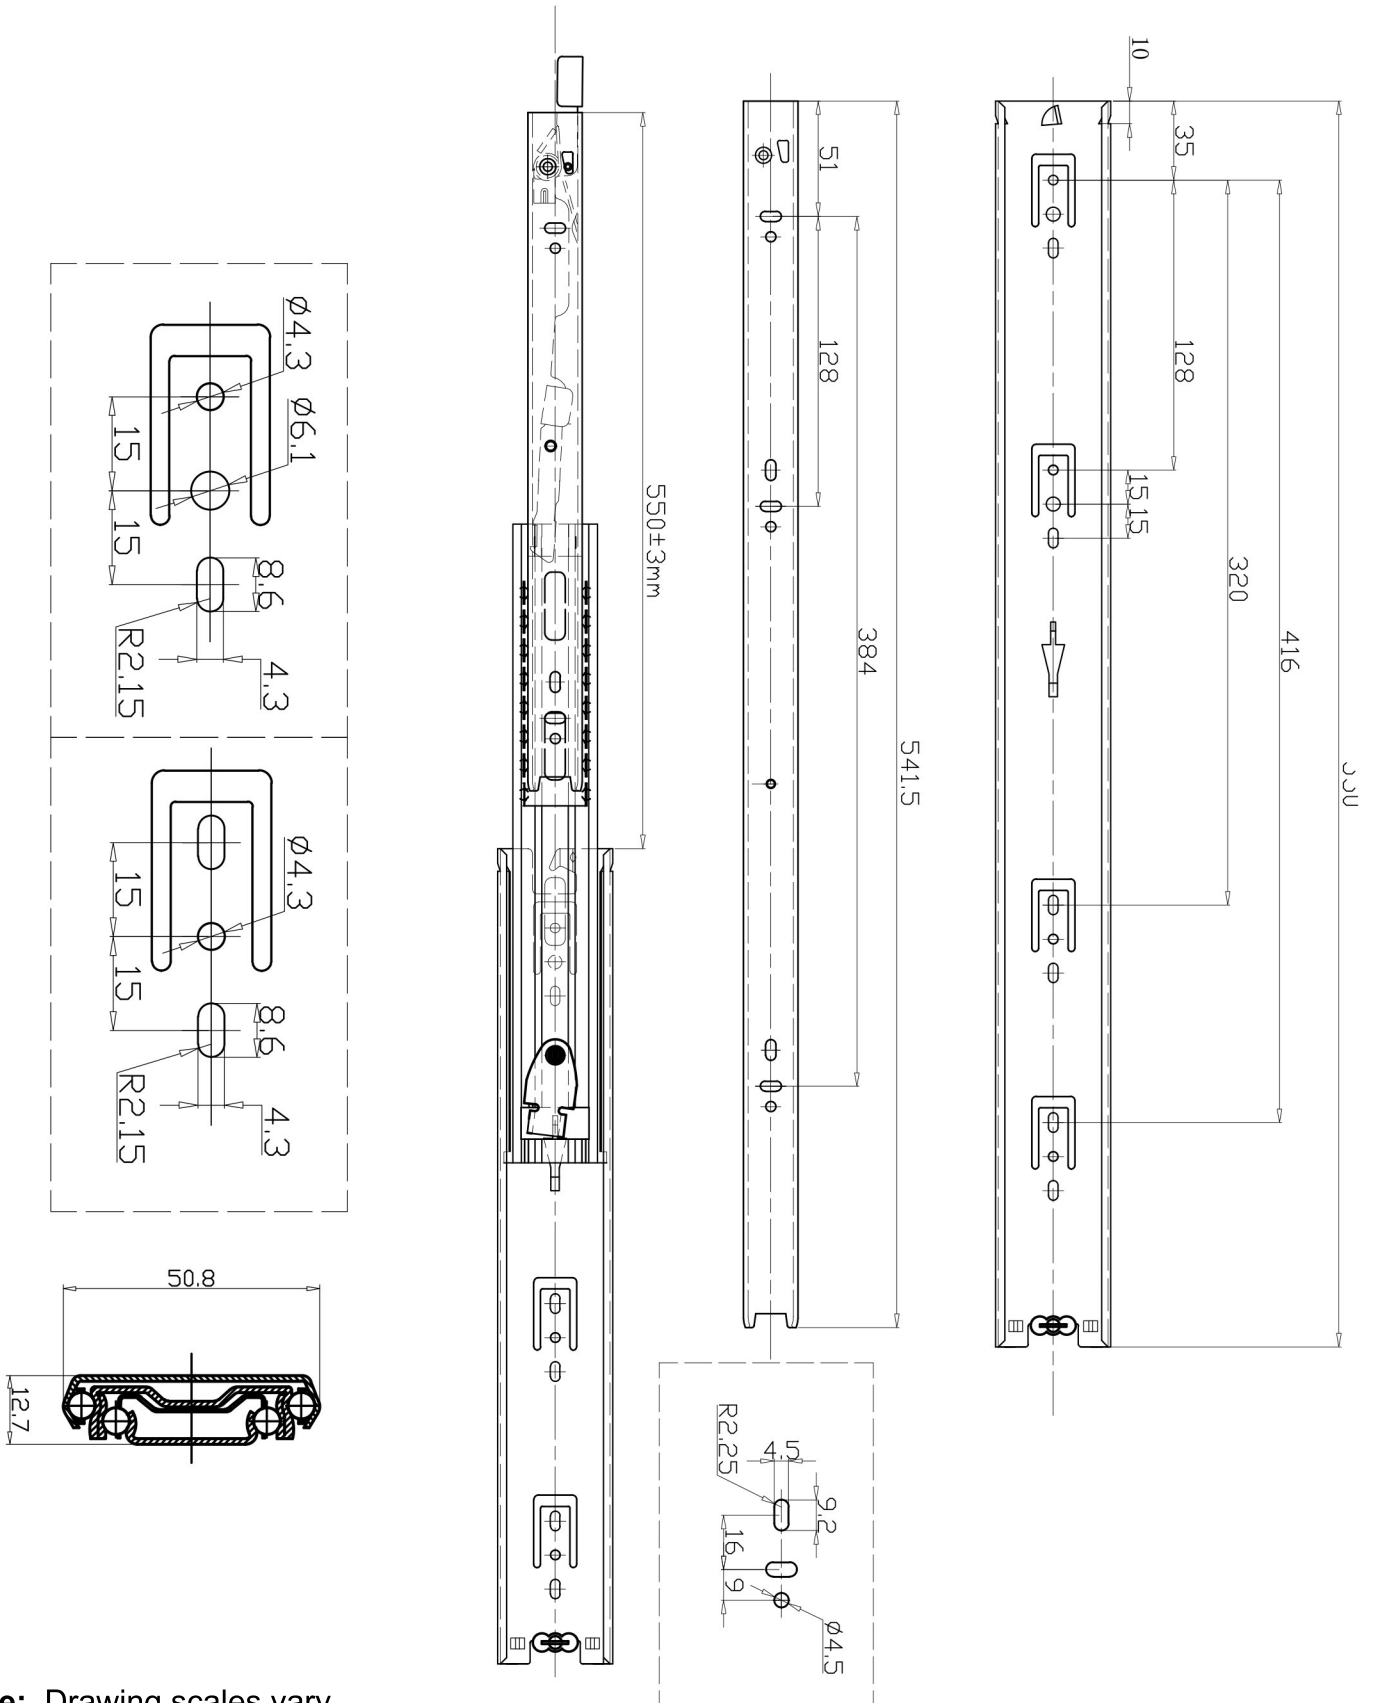

60KG DRAWER SLIDES (Locking) 550mm

Note: Drawing scales vary.

FOR ENQUIRIES:

Call us on: 1300 767 567

WA Store: 102 Briggs Street Welshpool WA 6106

QLD Store: 2/17 Alexandra Place Murarrie QLD 4172

Email: websales@indrub.com.au