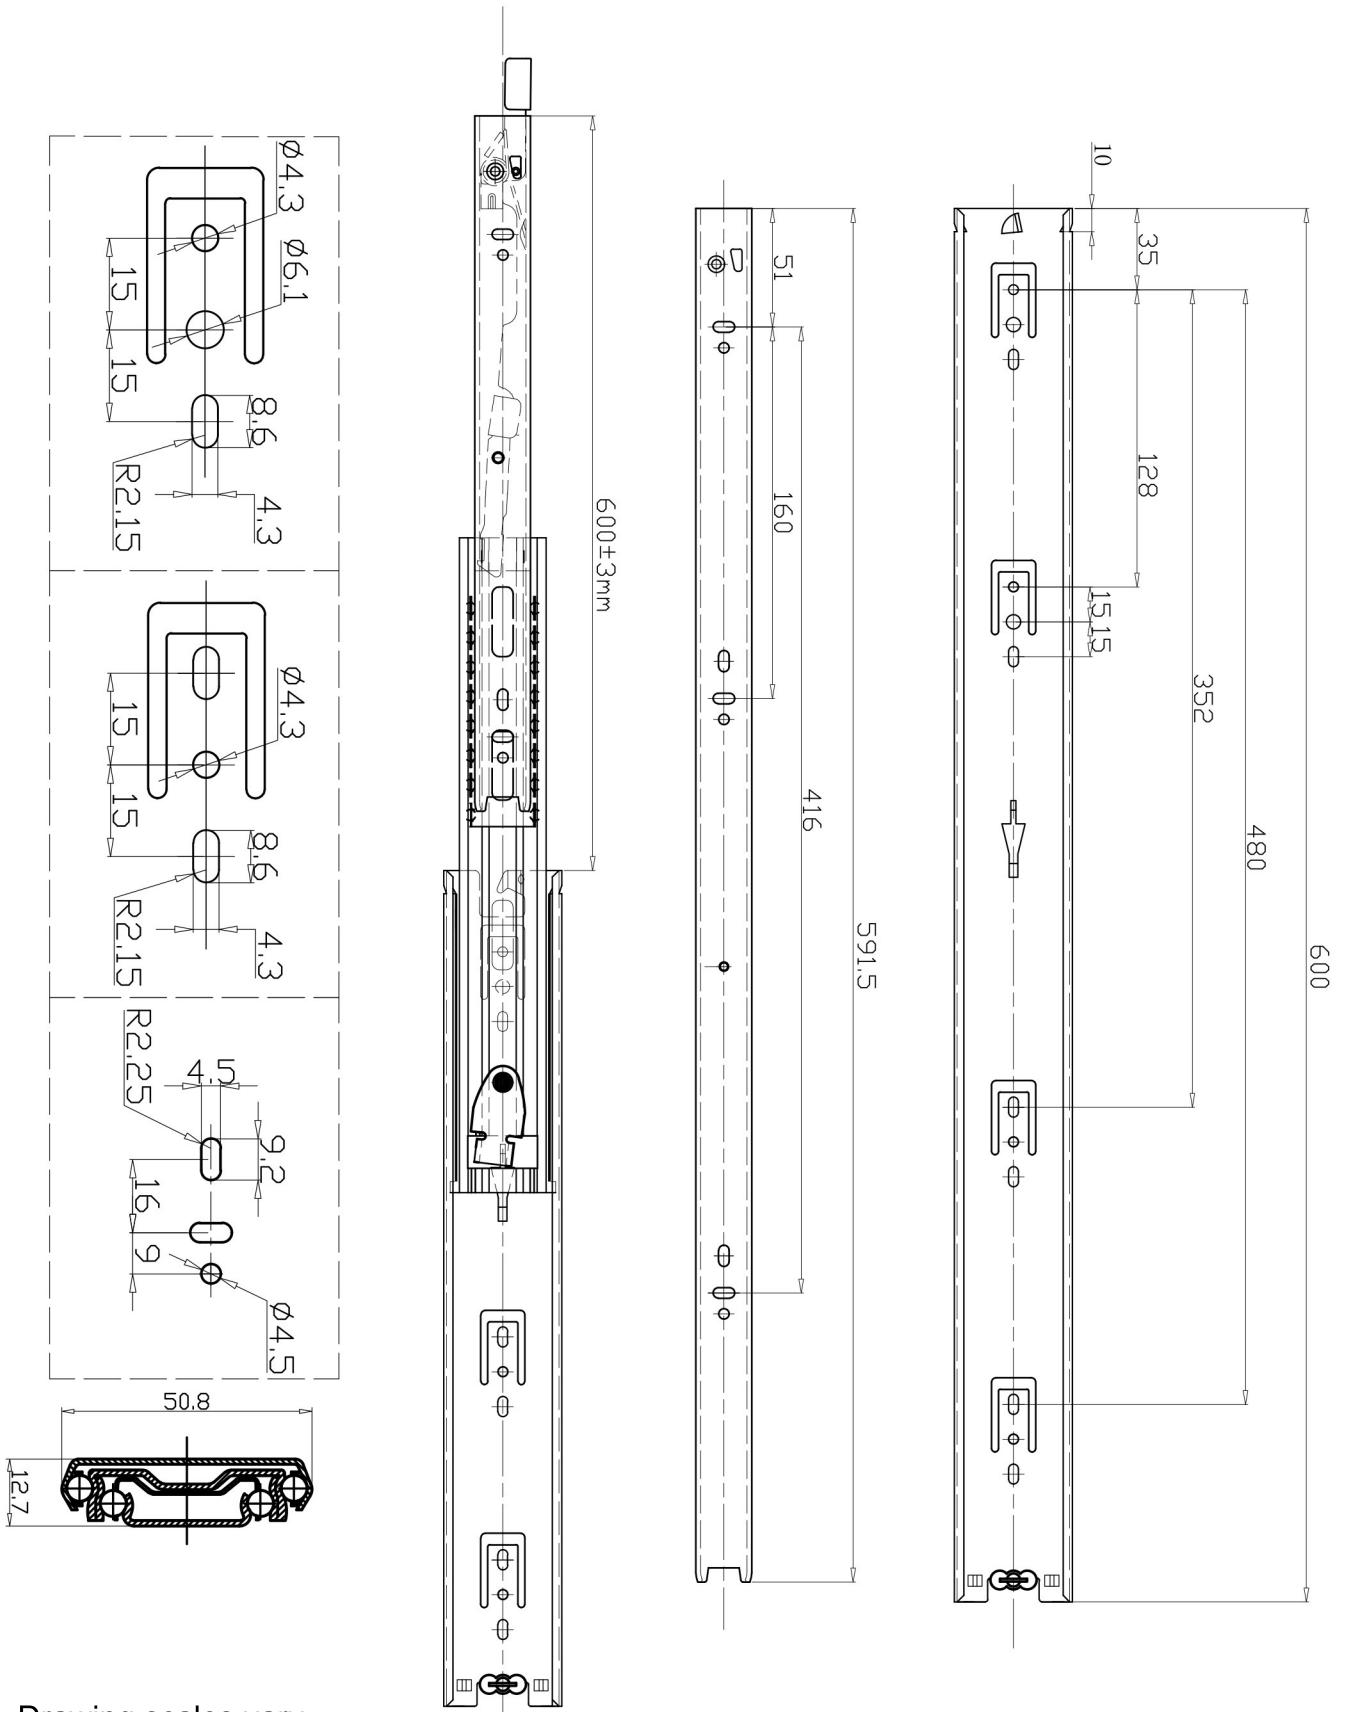

60KG DRAWER SLIDES (Locking) 600mm

Note: Drawing scales vary.

FOR ENQUIRIES:

Call us on: 1300 767 567

WA Store: 102 Briggs Street Welshpool WA 6106

QLD Store: 2/17 Alexandra Place Murarrie QLD 4172

Email: websales@indrub.com.au