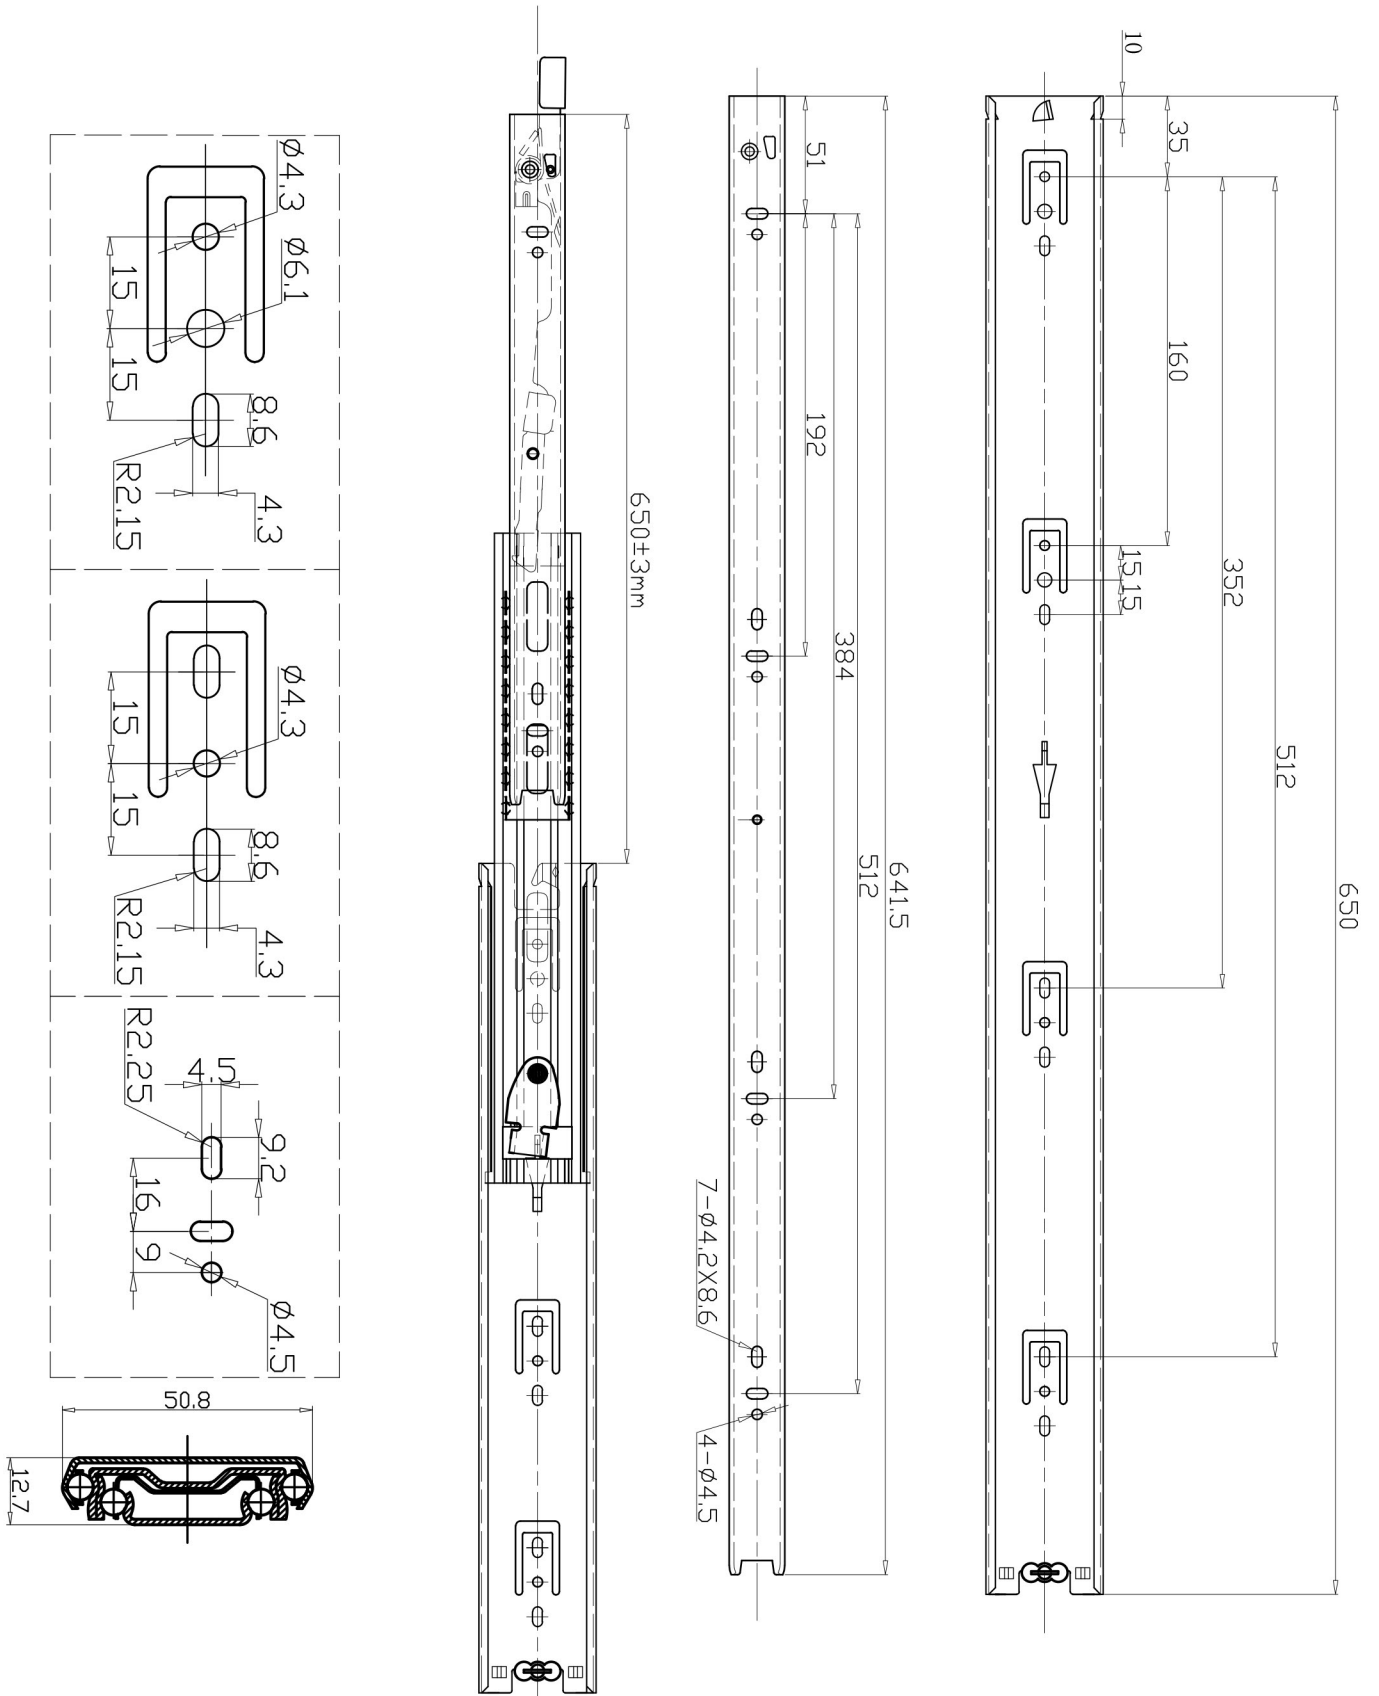

# 60KG DRAWER SLIDES (Locking) 650mm

**Note:** Drawing scales vary.