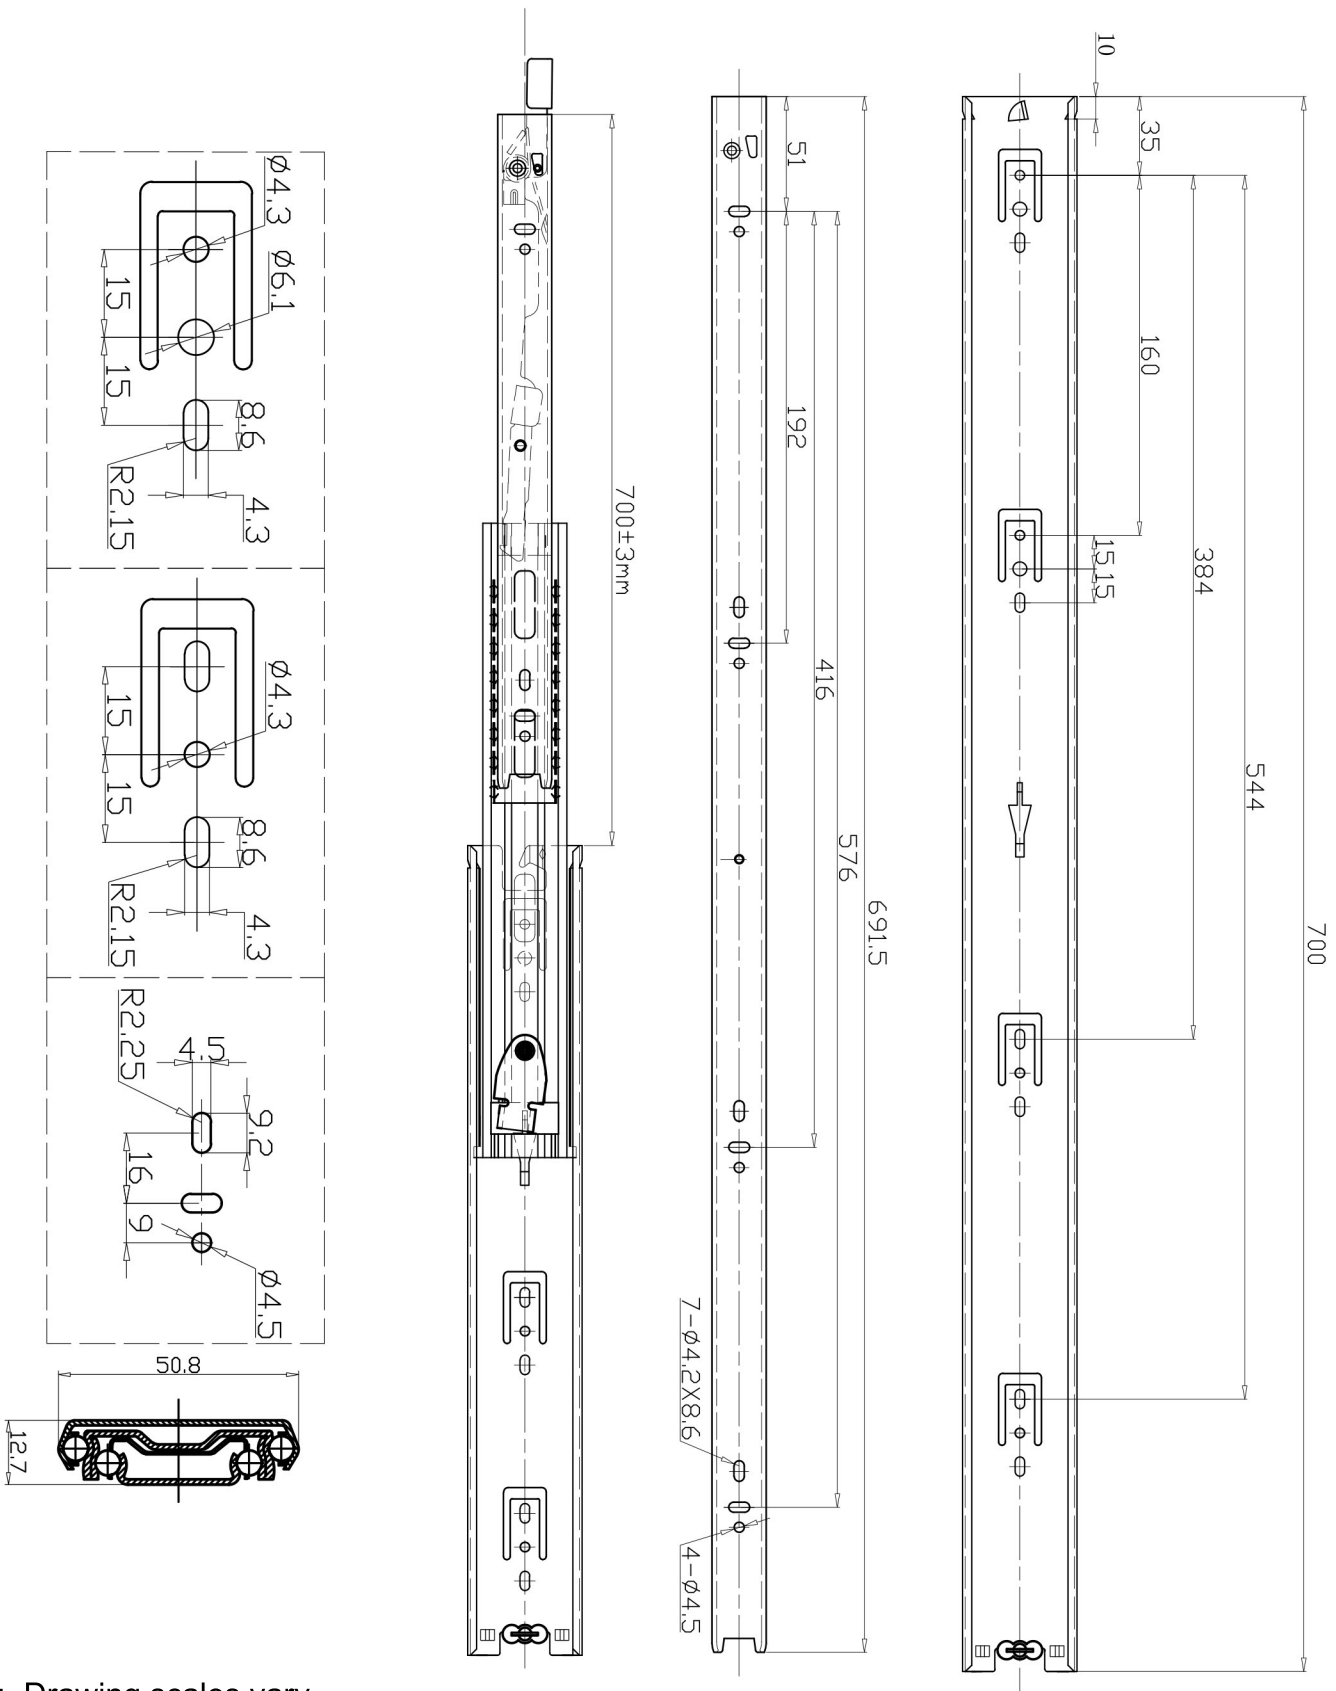

60KG DRAWER SLIDES (Locking) 700mm

Note: Drawing scales vary.

FOR ENQUIRIES:

Call us on: 1300 767 567

WA Store: 102 Briggs Street Welshpool WA 6106

QLD Store: 2/17 Alexandra Place Murarrie QLD 4172

Email: websales@indrub.com.au