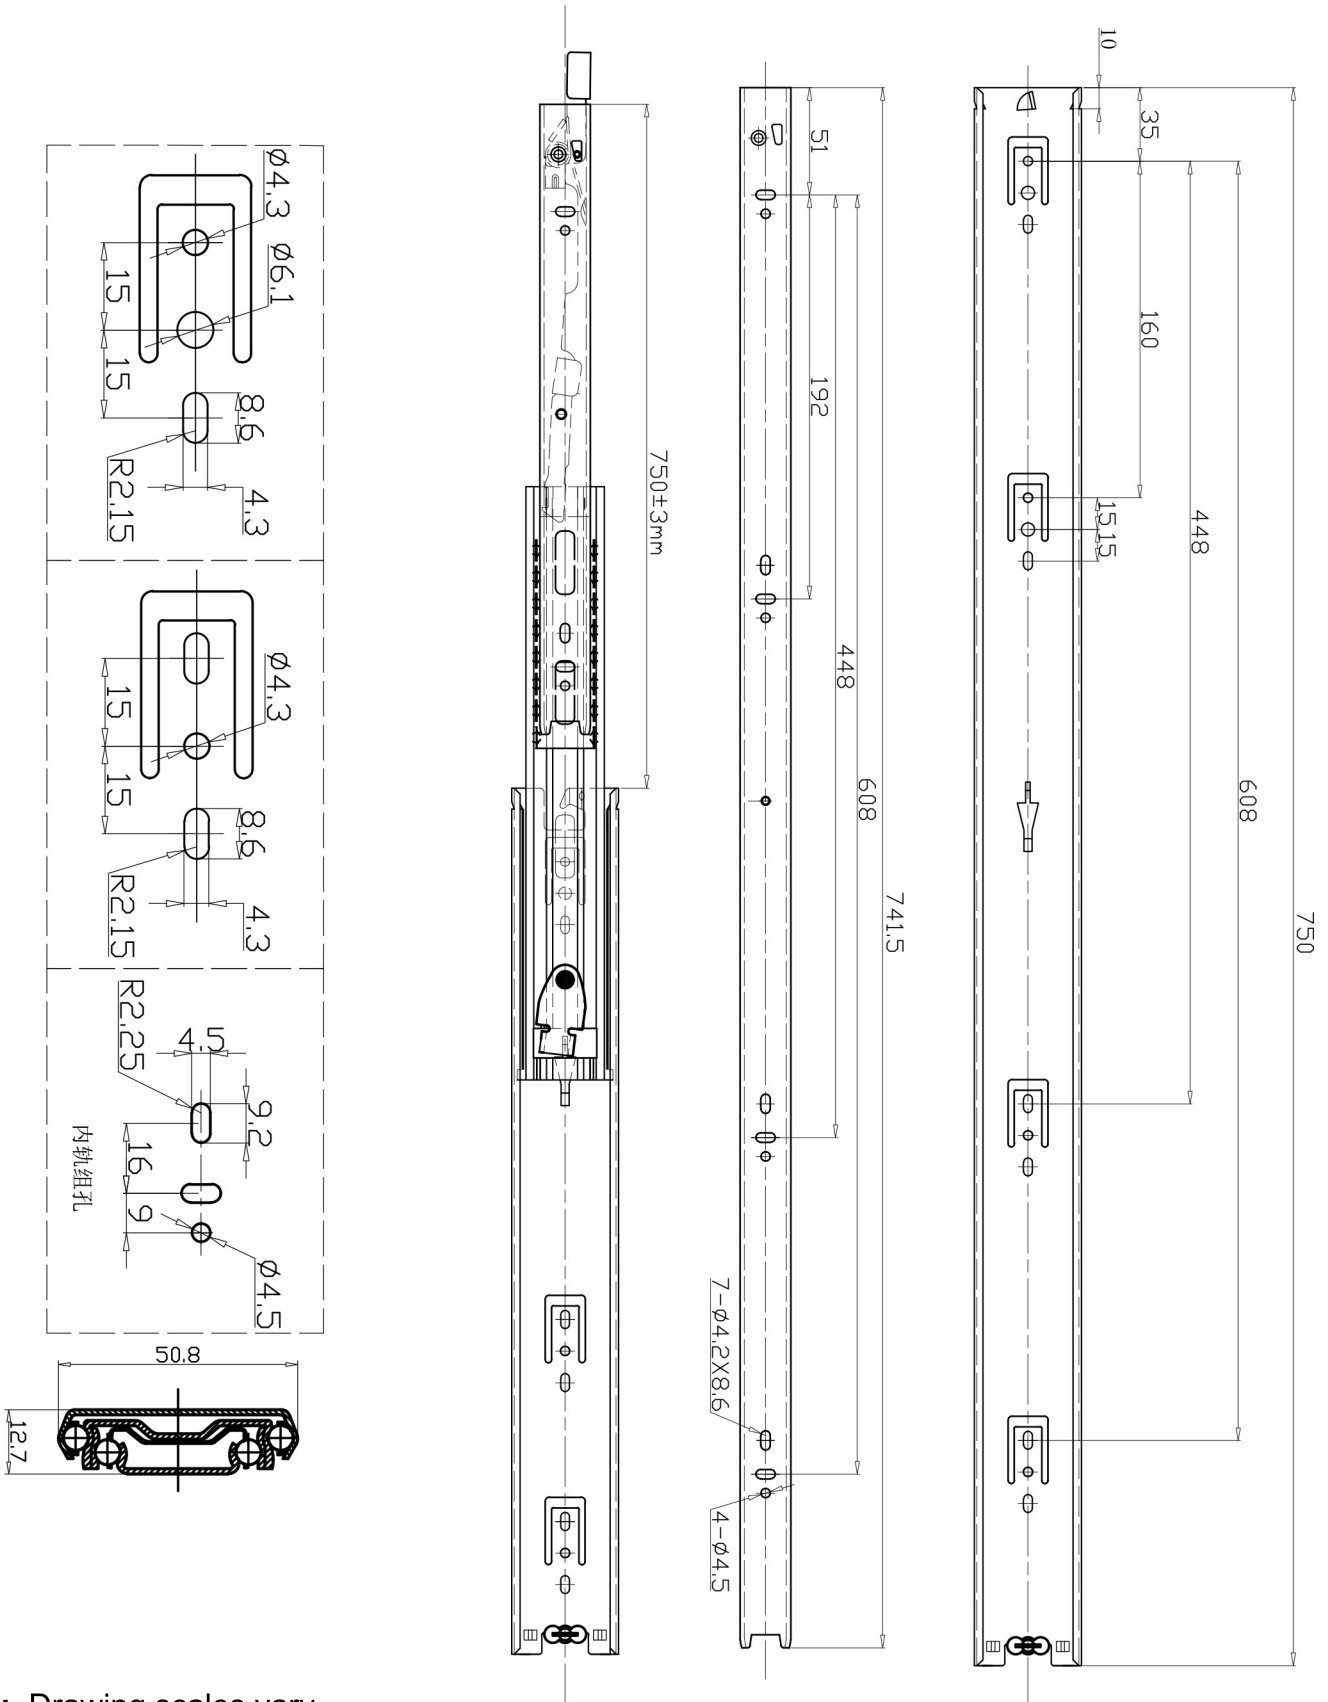

# 60KG DRAWER SLIDES (Locking) 750mm

**Note:** Drawing scales vary.