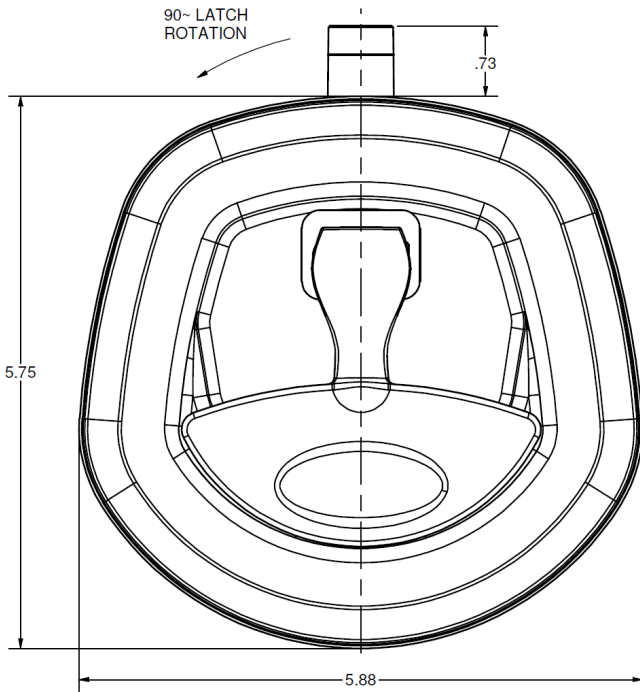

LOCKS & HANDLES

C64

Drop T Handle (Chrome or Black/Chrome)

PART NO.

DESCRIPTION

EB28400-RSS-J201-03

Drop T handle (chrome/chrome) Stamped Whale Tail single point folding t-handle

EB28430-R-J201-35

Drop T handle (black/chrome) Stamped Whale Tail single point folding t-handle

I.R.S.

Build With Quality

RUBBER
HARDWARE
TAPES
SEALANTS

1300 767 567

www.indrub.com.au