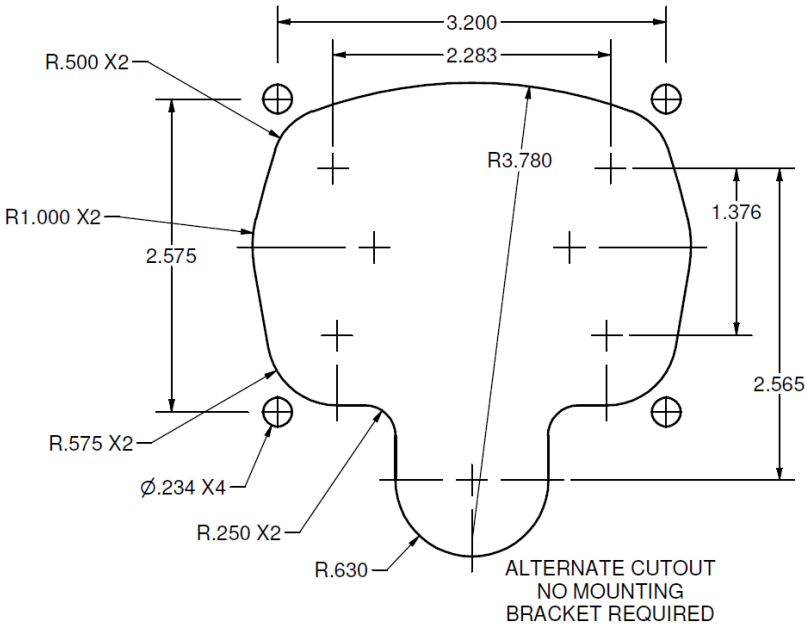

LOCKS & HANDLES

C64

Drop T Handle (Chrome or Black/Chrome)

PART NO.

DESCRIPTION

EB28400-RSS-J201-03

Drop T handle (chrome/chrome) Stamped Whale Tail single point folding t-handle

EB28430-R-J201-35

Drop T handle (black/chrome) Stamped Whale Tail single point folding t-handle

I.R.S.

Build With Quality

RUBBER
HARDWARE
TAPES
SEALANTS

1300 767 567

www.indrub.com.au