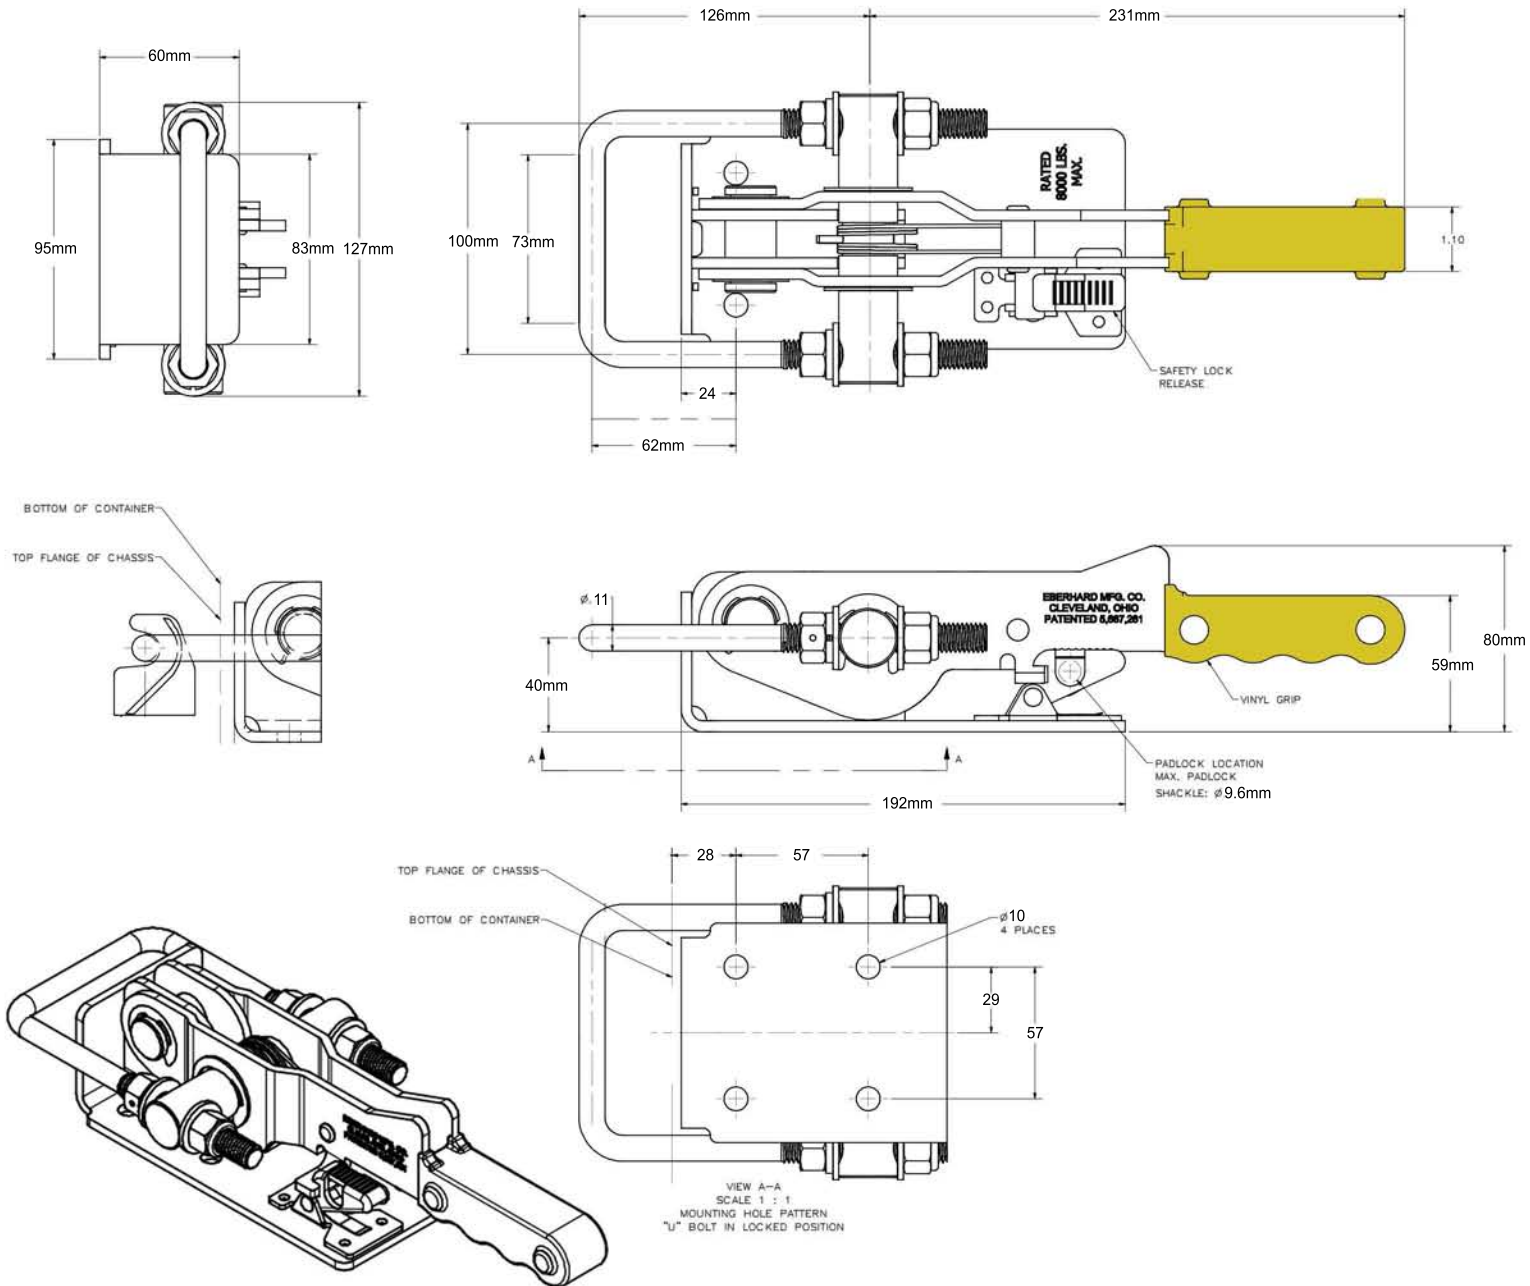

## EB 960 Over Center Drawer Latch - 3600kg max load

**I.R.S.**

1300 767 567

[www.indrub.com.au](http://www.indrub.com.au)

**RUBBER  
HARDWARE  
TAPES  
SEALANTS**