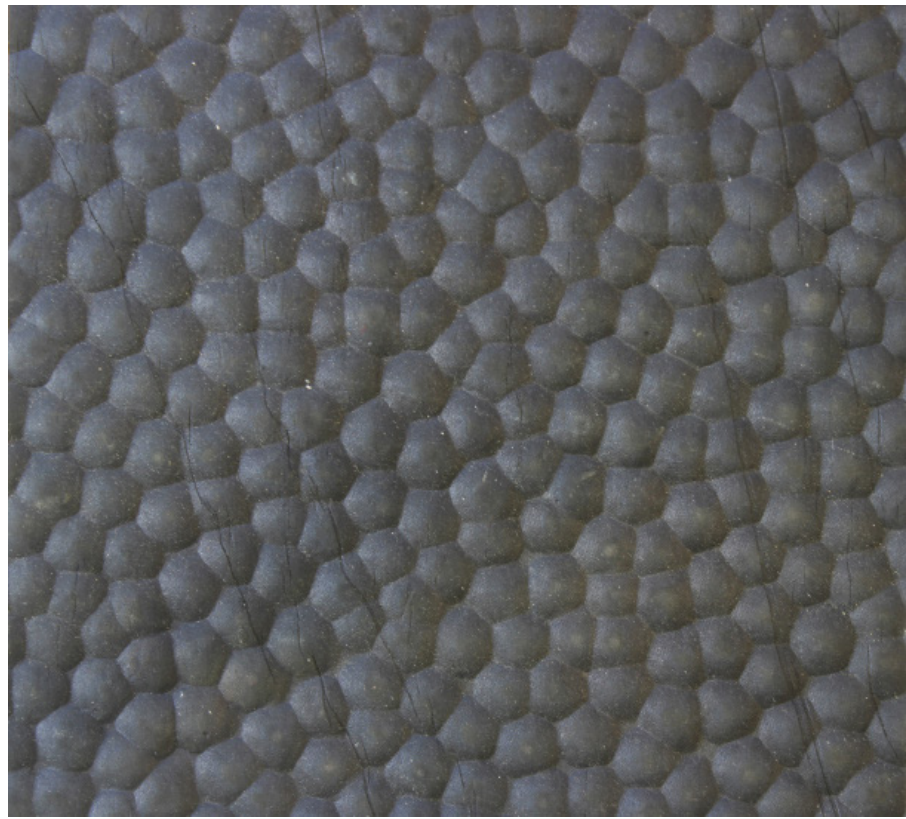

RUBBER MATTING

HORSE FLOAT & STABLE RUBBER MATS

A42

FEATURES

- Cattle and Equestrian Flooring
- Perfect for horse floats, cattle trucks, stables and exercise yards
- Extremely durable
- Slip resistant in wet environments due to its fabric top finish

CODE	DESCRIPTION	SIZE (CM)	COLOUR	TYPE	WEIGHT (KG)
SRHAM8MMX2X3M	8mm thick x 2MT x 3MT Hammer Float	2000 x 3000	Black	Natural Rubber	84.00
SRHAM8MMX2X4.8M	8mm thick x 2MT x 4.8MT Hammer Float	2000 x 4800	Black	Natural Rubber	134.4
SRHAM8MMX2X5.2M	8mm thick x 2MT x 5.2MT Hammer Float	2000 x 5200	Black	Natural Rubber	145.6
SRHAM8MMXC2X6.1M	8mm thick x 2MT x 6.1MT Hammer Float	2000 x 6100	Black	Natural Rubber	170.8
SRHAM8MMX2MX10M	8mm thick x 2MT x 10MT Hammer Float	2000 x 10000	Black	Natural Rubber	20.0
SRHAM8X1.6X4.9M	8mm thick x 1.6MT x 4.9MT Hammer Float	1600 x 4900	Black	Natural Rubber	109.76
SRHAM8X1.6X5.1M	8mm thick x 1.6MT x 5.1MT Hammer Float	1600 x 5100	Black	Natural Rubber	114.24
SRHAM8X1.7X10M	8mm thick x 1.7MT x 10MT Hammer Float	1700 x 1000	Black	Natural Rubber	28.0
SRHAM8X1.7X5.2M	8mm thick x 1.7MT x 5.2MT Hammer Float	1700 x 5200	Black	Natural Rubber	123.76
SRHAM8X1.7X6.3M	8mm thick x 1.7MT x 6.3MT Hammer Float	1700 x 6300	Black	Natural Rubber	149.94
SRHAM6MMX2MX10M	6mm thick x 2MT x 10MT Hammer Float	2000 x 10000	Black	Natural Rubber	165.00
SRHAM6MMX1.6X10	6mm thick x 1.6MT x 10MT Hammer Float	1600 x 10000	Black	Natural Rubber	132.00