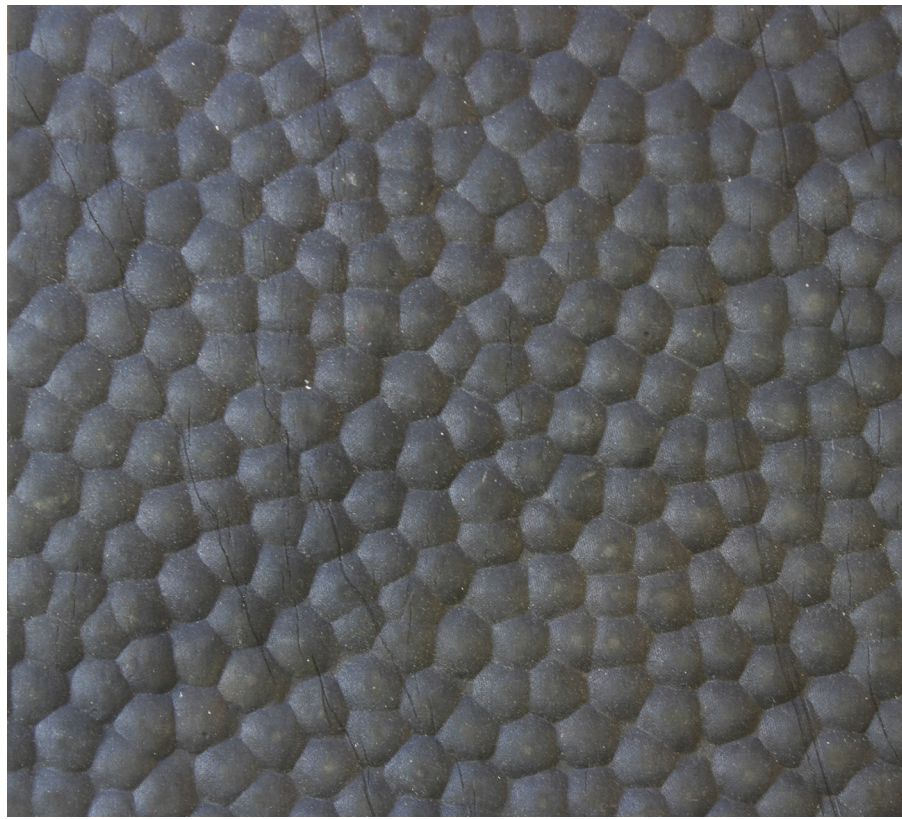

# RUBBER MATTING

## HORSE FLOAT & STABLE RUBBER MATS

A42

### FEATURES

- Cattle and Equestrian Flooring
- Perfect for horse floats, cattle trucks, stables and exercise yards
- Extremely durable
- Slip resistant in wet environments due to its fabric top finish

CODE	DESCRIPTION	SIZE (CM)	COLOUR	TYPE	WEIGHT (KG)
SRHAM8MMX2X3M	8mm thick x 2MT x 3MT Hammer Float	2000 x 3000	Black	Natural Rubber	84.00
SRHAM8MMX2X4.8M	8mm thick x 2MT x 4.8MT Hammer Float	2000 x 4800	Black	Natural Rubber	134.4
SRHAM8MMX2X5.2M	8mm thick x 2MT x 5.2MT Hammer Float	2000 x 5200	Black	Natural Rubber	145.6
SRHAM8MMXC2X6.1M	8mm thick x 2MT x 6.1MT Hammer Float	2000 x 6100	Black	Natural Rubber	170.8
SRHAM8MMX2MX10M	8mm thick x 2MT x 10MT Hammer Float	2000 x 10000	Black	Natural Rubber	14.0
SRHAM8X1.6X4.9M	8mm thick x 1.6MT x 4.9MT Hammer Float	1600 x 4900	Black	Natural Rubber	109.76
SRHAM8X1.6X5.1M	8mm thick x 1.6MT x 5.1MT Hammer Float	1600 x 5100	Black	Natural Rubber	114.24
SRHAM8X1.7X10M	8mm thick x 1.7MT x 10MT Hammer Float	1700 x 1000	Black	Natural Rubber	28.0
SRHAM8X1.7X5.2M	8mm thick x 1.7MT x 5.2MT Hammer Float	1700 x 5200	Black	Natural Rubber	123.76
SRHAM8X1.7X6.3M	8mm thick x 1.7MT x 16.3MT Hammer Float	1700 x 6300	Black	Natural Rubber	149.94
SRHAM6MMX2MX10M	6mm thick x 2MT x 10MT Hammer Float	2000 x 10000	Black	Natural Rubber	165.00
SRHAM6MMX1.6X10	6mm thick x 1.6MT x 10MT Hammer Float	1600 x 10000	Black	Natural Rubber	132.00